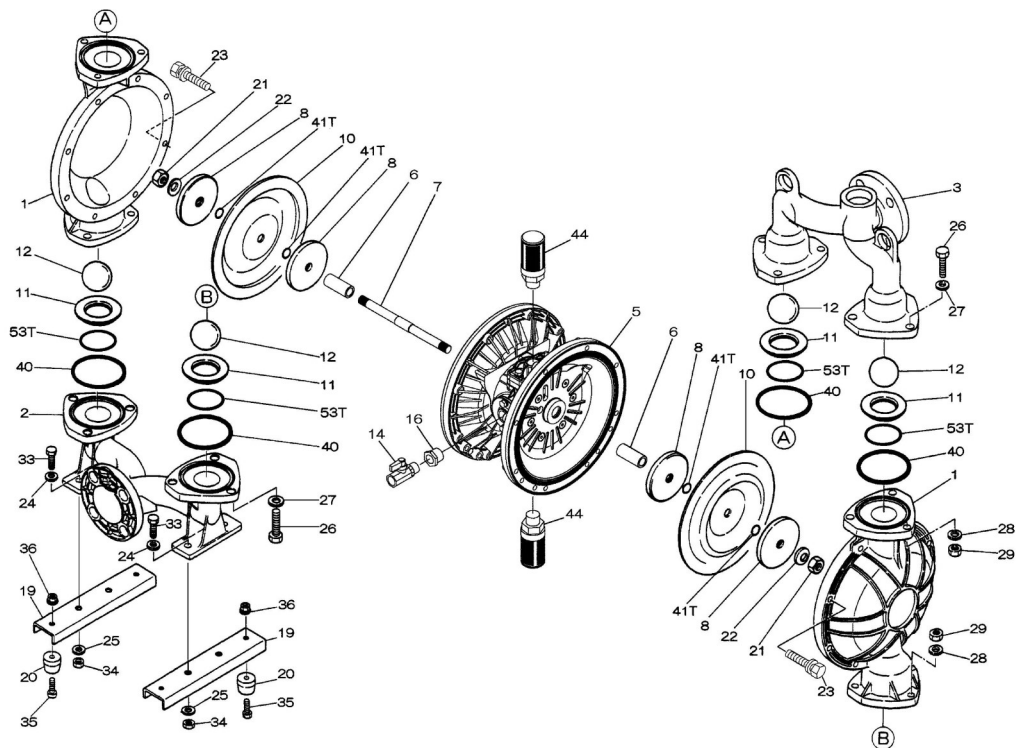

Air Operated Double Diaphragm Pump

Parts List

Ref. No.	Description	Qty.	Part No.
1	Out Chamber	2	580960
2	In Manifold	1	714367
3	Out Manifold	1	714361
5	Body Assembly	1	804770
6	Center Bushing	2	716219
7T	Center Rod	1	716250
8T	Center Disk	4	707817
10	Diaphragm	2	770814
11	Valve Seat	4	712382
12	Ball	4	770692
14	Ball Valve	1	684321
16	Bushing	1	684339
19	Pump Base	2	711911
20	Cushion	4	771402
21	Nut	2	706128
22	Coned Disk Spring	2	682740
23	Bolt (w/washer #631917)	16	686162
24	Plain Washer	4	631014
25	Wave Spring Washer	4	631917
26	Bolt	12	611203
27	Plain Washer	12	631015
28	Spring Lock Washer	12	631918
29	Nut	12	627014
33	Bolt	4	611175
34	Nut	4	627013
35	Bolt	4	611149
36	Nut with Flange	4	682276
40	O-ring	4	643065
41T	O-ring	4	643015
44	Silencer	2	804697
53T	O-ring	4	643136

Air Operated Double Diaphragm Pump

804770 Body Assembly

Ref. No.	Description	Qty.	Part No.
5-1	Air Chamber	2	716215
5-2	Body	1	716256
5-3	Throat Bearing	2	773048
5-4	Valve Switcher	1	716214
5-5	Center Rod Guide	1	773047
5-6	O-ring	2	640023
5-7	O-ring	2	640133
5-8	Gasket	2	773040
5-9	Gasket	2	773041
5-10	O-ring	2	640138
5-11	O-ring	8	640007
5-12	Flat Head Bolt	12	683812
5-13	Valve Body Assembly	2	804784
5-14	O-ring	2	640134
5-15	Bolt	4	611153
5-16	Spring Washer	8	631420
5-17	Plain Washer	8	631013
5-18	Plain Washer	12	684987
5-19	Retainer B	1	716249
5-20	Spring Retainer	2	713620
5-21	Bushing	4	773067
5-22	Spring	2	684537
5-23	Trip Arm	2	714446
5-24	Pin	2	700231
5-25	Retainer A	1	716216
5-26	Bolt	4	611149
5-27	Tapping Screws	2	686337

804784 Valve Body Assembly

Ref. No.	Description	Qty.	Part No.
5-13-1	Valve Body	1	716398
5-13-2	Gasket	1	773042
5-13-3	Valve Seat	1	716246
5-13-4	Block	1	773210
5-13-6	Valve Guide	1	773211
5-13-8	Spring	1	706612
5-13-9	Ball	1	686271
5-13-10	Plug	2	772934
5-13-11	Tapping Bolt	4	686272
5-13-12	Screw	1	610025