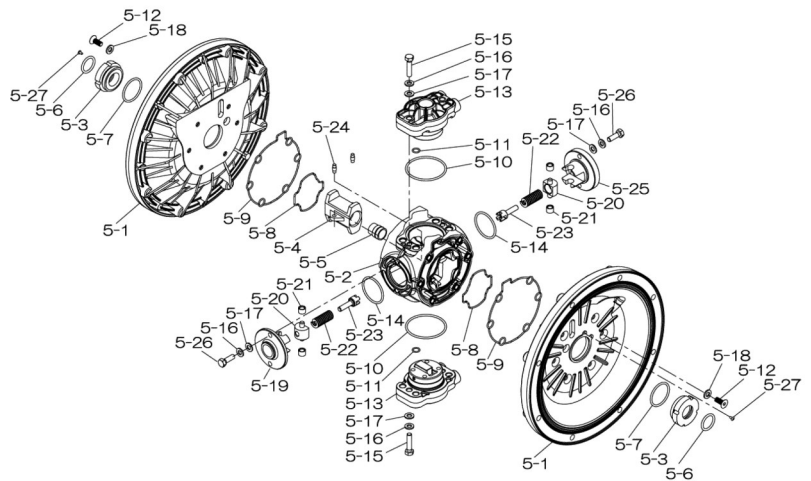

Air Operated Double Diaphragm Pump

Parts List

Ref. No.	Description	Qty.	Part No.
1	Out Chamber	2	580960
2	In Manifold	1	714367
3	Out Manifold	1	714361
5	Body Assembly	1	804770
6	Center Bushing	2	716219
7T	Center Rod	1	716250
8T	Center Disk	4	707817
10	Diaphragm	2	770814
11	Valve Seat	4	712382
12	Ball	4	770692
14	Ball Valve	1	684321
16	Bushing	1	684339
19	Pump Base	2	711911
20	Cushion	4	771402
21	Nut	2	706128
22	Coned Disk Spring	2	682740
23	Bolt (w/washer #631917)	16	686162
24	Plain Washer	4	631014
25	Wave Spring Washer	4	631917
26	Bolt	12	611203
27	Plain Washer	12	631015
28	Spring Lock Washer	12	631918
29	Nut	12	627014
33	Bolt	4	611175
34	Nut	4	627013
35	Bolt	4	611149
36	Nut with Flange	4	682276
40	O-ring	4	643065
41T	O-ring	4	643015
44	Silencer	2	804697
53T	O-ring	4	643136

Ref. No.	Description	Qty.	Part No.
5-3	Throat Bearing	2	773048
5-5	Center Rod Guide	1	773047
5-6	O-ring	2	640023
5-7	O-ring	2	640133
5-8	Gasket	2	773040
5-9	Gasket	2	773041
5-10	O-ring	2	640138
5-11	O-ring	8	640007
5-14	O-ring	2	640134
5-21	Bushing	4	773067
5-22	Spring	2	684537
5-24	Pin	2	700231

Air Operated Double Diaphragm Pump

804770 Body Assembly

Ref. No.	Description	Qty.	Part No.
5-1	Air Chamber	2	716215
5-2	Body	1	716256
5-3	Throat Bearing	2	773048
5-4	Valve Switcher	1	716214
5-5	Center Rod Guide	1	773047
5-6	O-ring	2	640023
5-7	O-ring	2	640133
5-8	Gasket	2	773040
5-9	Gasket	2	773041
5-10	O-ring	2	640138
5-11	O-ring	8	640007
5-12	Flat Head Bolt	12	683812
5-13	Valve Body Assembly	2	804784
5-14	O-ring	2	640134
5-15	Bolt	4	611153
5-16	Spring Washer	8	631420
5-17	Plain Washer	8	631013
5-18	Plain Washer	12	684987
5-19	Retainer B	1	716249
5-20	Spring Retainer	2	713620
5-21	Bushing	4	773067
5-22	Spring	2	684537
5-23	Trip Arm	2	714446
5-24	Pin	2	700231
5-25	Retainer A	1	716216
5-26	Bolt	4	611149
5-27	Tapping Screws	2	686337