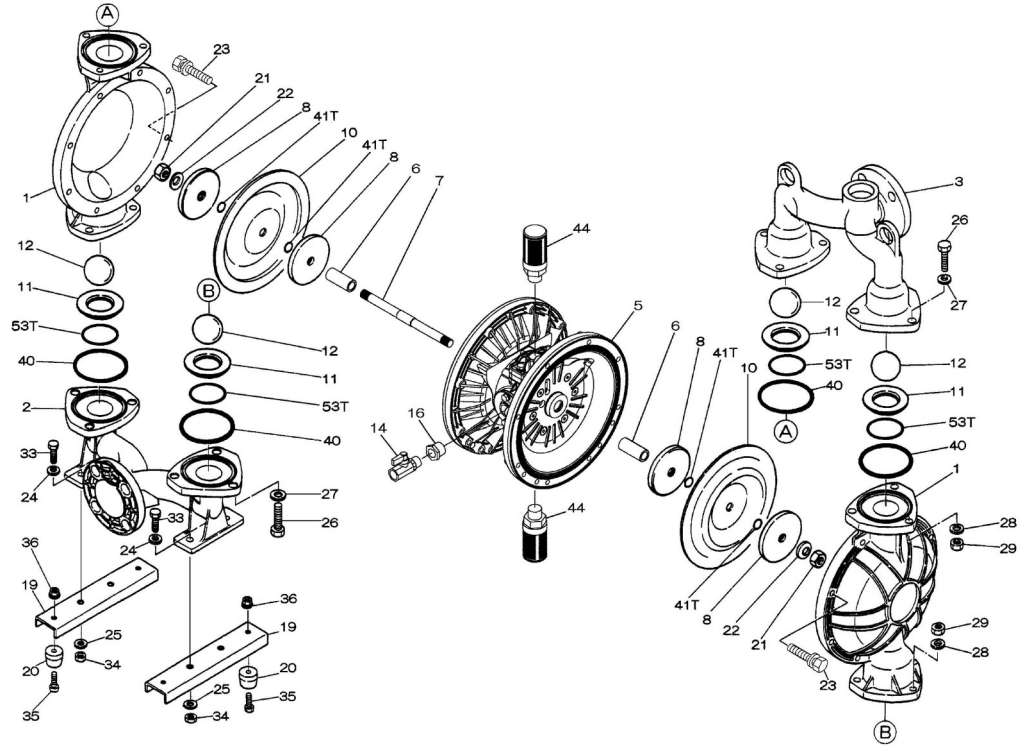

Air Operated Double Diaphragm Pump

Parts List

Ref. No.	Description	Qty.	Part No.
1	Out Chamber	2	580960
2	In Manifold	1	714367
3	Out Manifold	1	714361
5	Body Assembly	1	804770
6	Center Bushing	2	716219
7	Center Rod	1	716218
8	Center Disk	4	711902
10	Diaphragm	2	771975
11	Valve Seat	4	772003
12	Ball	4	770593
14	Ball Valve	1	684321
16	Bushing	1	684339
19	Pump Base	2	711911
20	Cushion	4	771402
21	Nut	2	683408
22	Coned Disk Spring	2	682740
23	Bolt (w/washer #631917)	16	686162
24	Plain Washer	4	631014
25	Wave Spring Washer	4	631917
26	Bolt	12	611203
27	Plain Washer	12	631015
28	Spring Lock Washer	12	631918
29	Nut	12	627014
33	Bolt	4	611175
34	Nut	4	627013
35	Bolt	4	611149
36	Nut with Flange	4	682276
40	O-ring	4	683999
41T	N/A	-	-
44	Silencer	2	804697
53T	N/A	-	-

Air Operated Double Diaphragm Pump

804770 Body Assembly

Ref. No.	Description	Qty.	Part No.
5-1	Air Chamber	2	716215
5-2	Body	1	716256
5-3	Throat Bearing	2	773048
5-4	Valve Switcher	1	716214
5-5	Center Rod Guide	1	773047
5-6	O-ring	2	640023
5-7	O-ring	2	640133
5-8	Gasket	2	773040
5-9	Gasket	2	773041
5-10	O-ring	2	640138
5-11	O-ring	8	640007
5-12	Flat Head Bolt	12	683812
5-13	Valve Body Assembly	2	804784
5-14	O-ring	2	640134
5-15	Bolt	4	611153
5-16	Spring Washer	8	631420
5-17	Plain Washer	8	631013
5-18	Plain Washer	12	684987
5-19	Retainer B	1	716249
5-20	Spring Retainer	2	713620
5-21	Bushing	4	773067
5-22	Spring	2	684537
5-23	Trip Arm	2	714446
5-24	Pin	2	700231
5-25	Retainer A	1	716216
5-26	Bolt	4	611149
5-27	Tapping Screws	2	686337

804784 Valve Body Assembly

Ref. No.	Description	Qty.	Part No.
5-13-1	Valve Body	1	716398
5-13-2	Gasket	1	773042
5-13-3	Valve Seat	1	716246
5-13-4	Block	1	773210
5-13-6	Valve Guide	1	773211
5-13-8	Spring	1	706612
5-13-9	Ball	1	686271
5-13-10	Plug	2	772934
5-13-11	Tapping Bolt	4	686272
5-13-12	Screw	1	610025