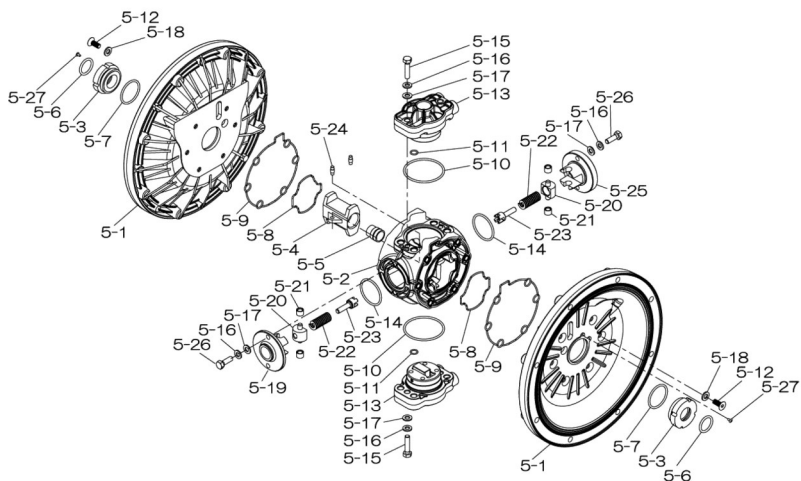

Air Operated Double Diaphragm Pump

Parts List

Ref. No.	Description	Qty.	Part No.
1	Out Chamber	2	580960
2	In Manifold	1	714367
3	Out Manifold	1	714361
5	Body Assembly	1	804770
6	Center Bushing	2	716219
7	Center Rod	1	716218
8	Center Disk	4	711902
10	Diaphragm	2	771975
11	Valve Seat	4	772003
12	Ball	4	770593
14	Ball Valve	1	684321
16	Bushing	1	684339
19	Pump Base	2	711911
20	Cushion	4	771402
21	Nut	2	683408
22	Coned Disk Spring	2	682740
23	Bolt (w/washer #631917)	16	686162
24	Plain Washer	4	631014
25	Wave Spring Washer	4	631917
26	Bolt	12	611203
27	Plain Washer	12	631015
28	Spring Lock Washer	12	631918
29	Nut	12	627014
33	Bolt	4	611175
34	Nut	4	627013
35	Bolt	4	611149
36	Nut with Flange	4	682276
40	O-ring	4	683999
41T	N/A	-	-
44	Silencer	2	804697
53T	N/A	-	-

Ref. No.	Description	Qty.	Part No.
5-3	Throat Bearing	2	773048
5-5	Center Rod Guide	1	773047
5-6	O-ring	2	640023
5-7	O-ring	2	640133
5-8	Gasket	2	773040
5-9	Gasket	2	773041
5-10	O-ring	2	640138
5-11	O-ring	8	640007
5-14	O-ring	2	640134
5-21	Bushing	4	773067
5-22	Spring	2	684537
5-24	Pin	2	700231

Air Operated Double Diaphragm Pump

804770 Body Assembly

Ref. No.	Description	Qty.	Part No.
5-1	Air Chamber	2	716215
5-2	Body	1	716256
5-3	Throat Bearing	2	773048
5-4	Valve Switcher	1	716214
5-5	Center Rod Guide	1	773047
5-6	O-ring	2	640023
5-7	O-ring	2	640133
5-8	Gasket	2	773040
5-9	Gasket	2	773041
5-10	O-ring	2	640138
5-11	O-ring	8	640007
5-12	Flat Head Bolt	12	683812
5-13	Valve Body Assembly	2	804784
5-14	O-ring	2	640134
5-15	Bolt	4	611153
5-16	Spring Washer	8	631420
5-17	Plain Washer	8	631013
5-18	Plain Washer	12	684987
5-19	Retainer B	1	716249
5-20	Spring Retainer	2	713620
5-21	Bushing	4	773067
5-22	Spring	2	684537
5-23	Trip Arm	2	714446
5-24	Pin	2	700231
5-25	Retainer A	1	716216
5-26	Bolt	4	611149
5-27	Tapping Screws	2	686337