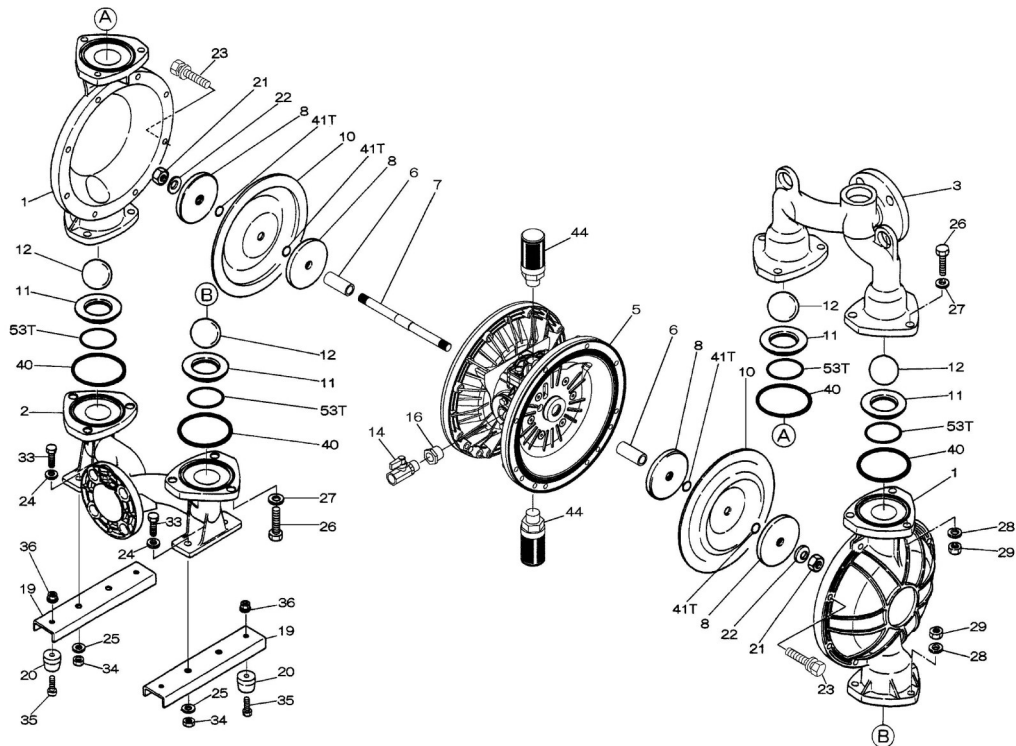

Air Operated Double Diaphragm Pump

Parts List

Ref. No.	Description	Qty.	Part No.
1	Out Chamber	2	580960
2	In Manifold	1	714367
3	Out Manifold	1	714361
5	Body Assembly	1	804770
6	Center Bushing	2	716219
7	Center Rod	1	716218
8	Center Disk	4	711902
10	Diaphragm	2	771700
11	Valve Seat	4	771994
12	Ball	4	770584
14	Ball Valve	1	684321
16	Bushing	1	684339
19	Pump Base	2	711911
20	Cushion	4	771402
21	Nut	2	683408
22	Coned Disk Spring	2	682740
23	Bolt (w/washer #631917)	16	686162
24	Plain Washer	4	631014
25	Wave Spring Washer	4	631917
26	Bolt	12	611203
27	Plain Washer	12	631015
28	Spring Lock Washer	12	631918
29	Nut	12	627014
33	Bolt	4	611175
34	Nut	4	627013
35	Bolt	4	611149
36	Nut with Flange	4	682276
40	O-ring	4	640065
41T	N/A	-	-
44	Silencer	2	804697
53T	N/A	-	-

Repair Kits

K40-MN Liquid Side Kit includes the following:

Ref. No.	Description	Qty.	Part No.
10	Diaphragm	2	771700
11	Valve Seat	4	771994
40	O-ring	4	640065
12	Ball	4	770584

K45-AM-DP-HD Air Side Kit includes the following:

Air Operated Double Diaphragm Pump

804770 Body Assembly

Ref. No.	Description	Qty.	Part No.
5-1	Air Chamber	2	716215
5-2	Body	1	716256
5-3	Throat Bearing	2	773048
5-4	Valve Switcher	1	716214
5-5	Center Rod Guide	1	773047
5-6	O-ring	2	640023
5-7	O-ring	2	640133
5-8	Gasket	2	773040
5-9	Gasket	2	773041
5-10	O-ring	2	640138
5-11	O-ring	8	640007
5-12	Flat Head Bolt	12	683812
5-13	Valve Body Assembly	2	804784
5-14	O-ring	2	640134
5-15	Bolt	4	611153
5-16	Spring Washer	8	631420
5-17	Plain Washer	8	631013
5-18	Plain Washer	12	684987
5-19	Retainer B	1	716249
5-20	Spring Retainer	2	713620
5-21	Bushing	4	773067
5-22	Spring	2	684537
5-23	Trip Arm	2	714446
5-24	Pin	2	700231
5-25	Retainer A	1	716216
5-26	Bolt	4	611149
5-27	Tapping Screws	2	686337