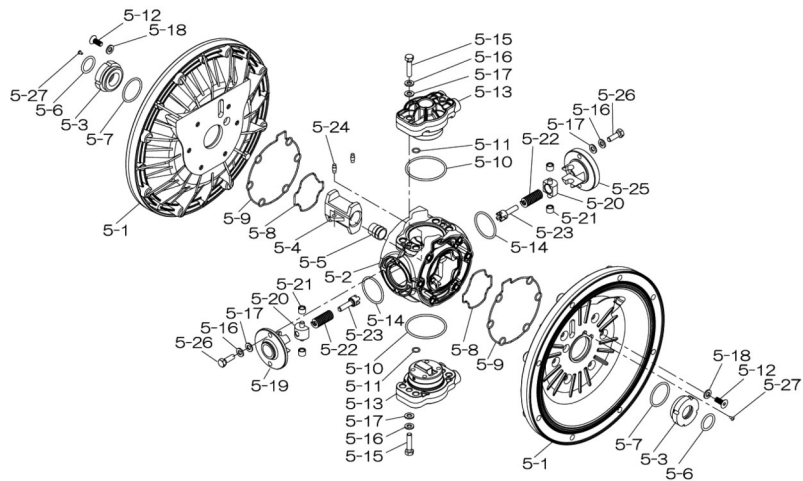

Repair Kits

K40-MN Liquid Side Kit includes the following:

Ref. No.	Description	Qty.	Part No.
10	Diaphragm	2	771700
11	Valve Seat	4	771994
40	O-ring	4	640065
12	Ball	4	770584

K45-AM-DP-HD Air Side Kit includes the following:

Ref. No.	Description	Qty.	Part No.
5-3	Throat Bearing	2	773048
5-5	Center Rod Guide	1	773047
5-6	O-ring	2	640023
5-7	O-ring	2	640133
5-8	Gasket	2	773040
5-9	Gasket	2	773041
5-10	O-ring	2	640138
5-11	O-ring	8	640007
5-14	O-ring	2	640134
5-21	Bushing	4	773067
5-22	Spring	2	684537
5-24	Pin	2	700231

Air Operated Double Diaphragm Pump

804770 Body Assembly

Ref. No.	Description	Qty.	Part No.
5-1	Air Chamber	2	716215
5-2	Body	1	716256
5-3	Throat Bearing	2	773048
5-4	Valve Switcher	1	716214
5-5	Center Rod Guide	1	773047
5-6	O-ring	2	640023
5-7	O-ring	2	640133
5-8	Gasket	2	773040
5-9	Gasket	2	773041
5-10	O-ring	2	640138
5-11	O-ring	8	640007
5-12	Flat Head Bolt	12	683812
5-13	Valve Body Assembly	2	804784
5-14	O-ring	2	640134
5-15	Bolt	4	611153
5-16	Spring Washer	8	631420
5-17	Plain Washer	8	631013
5-18	Plain Washer	12	684987
5-19	Retainer B	1	716249
5-20	Spring Retainer	2	713620
5-21	Bushing	4	773067
5-22	Spring	2	684537
5-23	Trip Arm	2	714446
5-24	Pin	2	700231
5-25	Retainer A	1	716216
5-26	Bolt	4	611149
5-27	Tapping Screws	2	686337