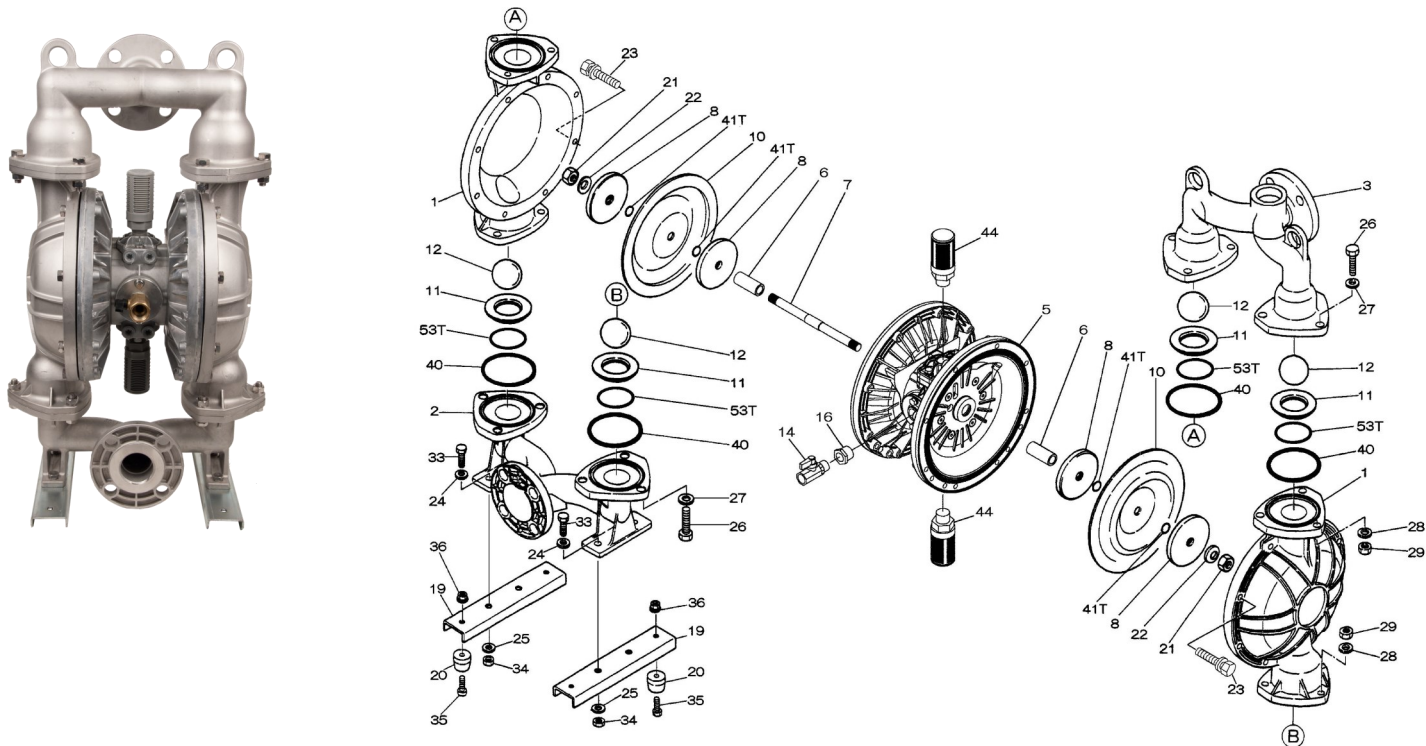

Air Operated Double Diaphragm Pump

Parts List

Ref. No.	Description	Qty.	Part No.
1	Out Chamber	2	580960
2	In Manifold	1	714367
3	Out Manifold	1	714361
5	Body Assembly	1	804770
6	Center Bushing	2	716219
7	Center Rod	1	716218
8	Center Disk	4	711902
10	Diaphragm	2	771701
11	Valve Seat	4	771793
12	Ball	4	773142
14	Ball Valve	1	684321
16	Bushing	1	684339
19	Pump Base	2	711911
20	Cushion	4	771402
21	Nut	2	683408
22	Coned Disk Spring	2	682740
23	Bolt (w/washer #631917)	16	686162
24	Plain Washer	4	631014
25	Wave Spring Washer	4	631917
26	Bolt	12	611203
27	Plain Washer	12	631015
28	Spring Lock Washer	12	631918
29	Nut	12	627014
33	Bolt	4	611175
34	Nut	4	627013
35	Bolt	4	611149
36	Nut with Flange	4	682276
40	O-ring	4	640065
41T	N/A	-	-
44	Silencer	2	804697
53T	N/A	-	-

Repair Kits

K40-MH Liquid Side Kit includes the following:

Ref. No.	Description	Qty.	Part No.
10	Diaphragm	2	771701
11	Valve Seat	4	771793
40	O-ring	4	640065
12	Ball	4	773142

K45-AM-DP-HD Air Side Kit includes the following:

Air Operated Double Diaphragm Pump

804770 Body Assembly

Ref. No.	Description	Qty.	Part No.
5-1	Air Chamber	2	716215
5-2	Body	1	716256
5-3	Throat Bearing	2	773048
5-4	Valve Switcher	1	716214
5-5	Center Rod Guide	1	773047
5-6	O-ring	2	640023
5-7	O-ring	2	640133
5-8	Gasket	2	773040
5-9	Gasket	2	773041
5-10	O-ring	2	640138
5-11	O-ring	8	640007
5-12	Flat Head Bolt	12	683812
5-13	Valve Body Assembly	2	804784
5-14	O-ring	2	640134
5-15	Bolt	4	611153
5-16	Spring Washer	8	631420
5-17	Plain Washer	8	631013
5-18	Plain Washer	12	684987
5-19	Retainer B	1	716249
5-20	Spring Retainer	2	713620
5-21	Bushing	4	773067
5-22	Spring	2	684537
5-23	Trip Arm	2	714446
5-24	Pin	2	700231
5-25	Retainer A	1	716216
5-26	Bolt	4	611149
5-27	Tapping Screws	2	686337