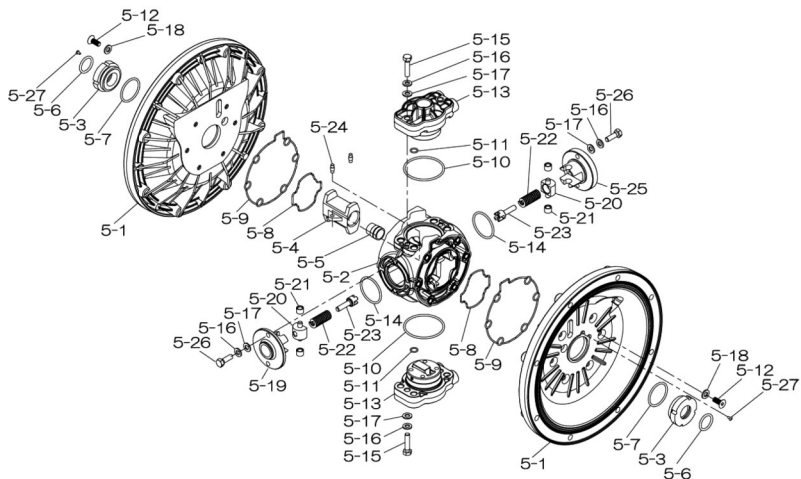

Repair Kits

K40-MH Liquid Side Kit includes the following:

Ref. No.	Description	Qty.	Part No.
10	Diaphragm	2	771701
11	Valve Seat	4	771793
40	O-ring	4	640065
12	Ball	4	773142

K45-AM-DP-HD Air Side Kit includes the following:

Ref. No.	Description	Qty.	Part No.
5-3	Throat Bearing	2	773048
5-5	Center Rod Guide	1	773047
5-6	O-ring	2	640023
5-7	O-ring	2	640133
5-8	Gasket	2	773040
5-9	Gasket	2	773041
5-10	O-ring	2	640138
5-11	O-ring	8	640007
5-14	O-ring	2	640134
5-21	Bushing	4	773067
5-22	Spring	2	684537
5-24	Pin	2	700231

Air Operated Double Diaphragm Pump

804770 Body Assembly

Ref. No.	Description	Qty.	Part No.
5-1	Air Chamber	2	716215
5-2	Body	1	716256
5-3	Throat Bearing	2	773048
5-4	Valve Switcher	1	716214
5-5	Center Rod Guide	1	773047
5-6	O-ring	2	640023
5-7	O-ring	2	640133
5-8	Gasket	2	773040
5-9	Gasket	2	773041
5-10	O-ring	2	640138
5-11	O-ring	8	640007
5-12	Flat Head Bolt	12	683812
5-13	Valve Body Assembly	2	804784
5-14	O-ring	2	640134
5-15	Bolt	4	611153
5-16	Spring Washer	8	631420
5-17	Plain Washer	8	631013
5-18	Plain Washer	12	684987
5-19	Retainer B	1	716249
5-20	Spring Retainer	2	713620
5-21	Bushing	4	773067
5-22	Spring	2	684537
5-23	Trip Arm	2	714446
5-24	Pin	2	700231
5-25	Retainer A	1	716216
5-26	Bolt	4	611149
5-27	Tapping Screws	2	686337