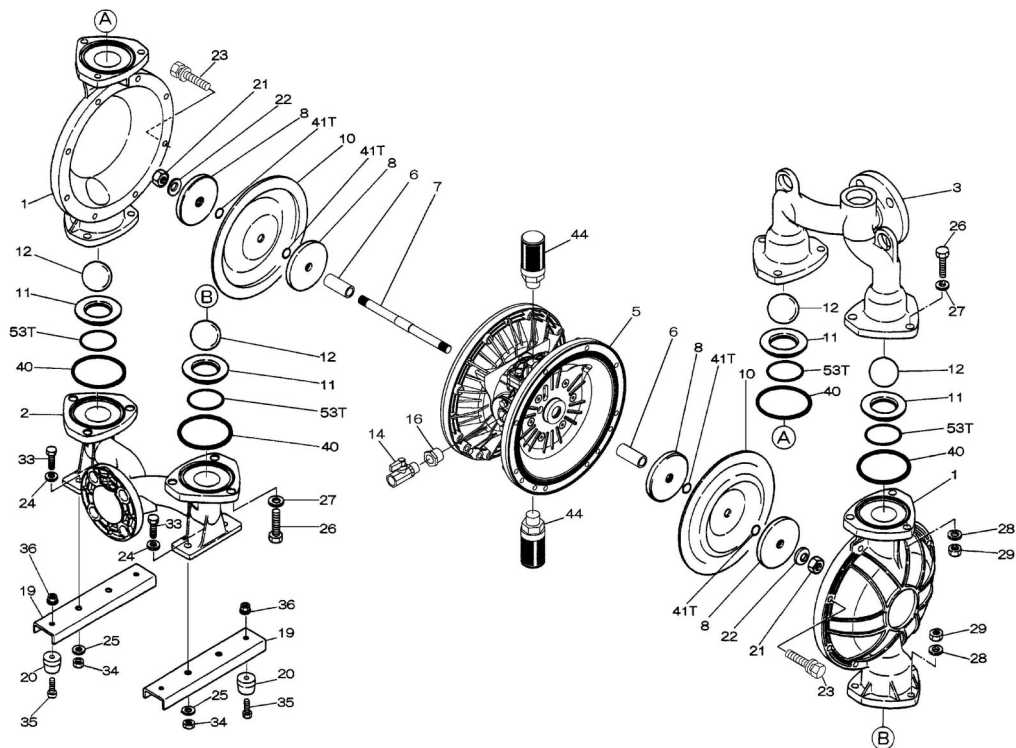

Air Operated Double Diaphragm Pump

Parts List

Ref. No.	Description	Qty.	Part No.
1	Out Chamber	2	580960
2	In Manifold	1	714367
3	Out Manifold	1	714361
5	Body Assembly	1	804770
6	Center Bushing	2	716219
7	Center Rod	1	716218
8	Center Disk	4	711902
10	Diaphragm	2	771854
11	Valve Seat	4	771921
12	Ball	4	770593
14	Ball Valve	1	684321
16	Bushing	1	684339
19	Pump Base	2	711911
20	Cushion	4	771402
21	Nut	2	683408
22	Coned Disk Spring	2	682740
23	Bolt (w/washer #631917)	16	686162
24	Plain Washer	4	631014
25	Wave Spring Washer	4	631917
26	Bolt	12	611203
27	Plain Washer	12	631015
28	Spring Lock Washer	12	631918
29	Nut	12	627014
33	Bolt	4	611175
34	Nut	4	627013
35	Bolt	4	611149
36	Nut with Flange	4	682276
40	O-ring	4	683999
41T	N/A	-	-
44	Silencer	2	804697
53T	N/A	-	-

Air Operated Double Diaphragm Pump

804770 Body Assembly

Ref. No.	Description	Qty.	Part No.
5-1	Air Chamber	2	716215
5-2	Body	1	716256
5-3	Throat Bearing	2	773048
5-4	Valve Switcher	1	716214
5-5	Center Rod Guide	1	773047
5-6	O-ring	2	640023
5-7	O-ring	2	640133
5-8	Gasket	2	773040
5-9	Gasket	2	773041
5-10	O-ring	2	640138
5-11	O-ring	8	640007
5-12	Flat Head Bolt	12	683812
5-13	Valve Body Assembly	2	804784
5-14	O-ring	2	640134
5-15	Bolt	4	611153
5-16	Spring Washer	8	631420
5-17	Plain Washer	8	631013
5-18	Plain Washer	12	684987
5-19	Retainer B	1	716249
5-20	Spring Retainer	2	713620
5-21	Bushing	4	773067
5-22	Spring	2	684537
5-23	Trip Arm	2	714446
5-24	Pin	2	700231
5-25	Retainer A	1	716216
5-26	Bolt	4	611149
5-27	Tapping Screws	2	686337

804784 Valve Body Assembly

Ref. No.	Description	Qty.	Part No.
5-13-1	Valve Body	1	716398
5-13-2	Gasket	1	773042
5-13-3	Valve Seat	1	716246
5-13-4	Block	1	773210
5-13-6	Valve Guide	1	773211
5-13-8	Spring	1	706612
5-13-9	Ball	1	686271
5-13-10	Plug	2	772934
5-13-11	Tapping Bolt	4	686272
5-13-12	Screw	1	610025