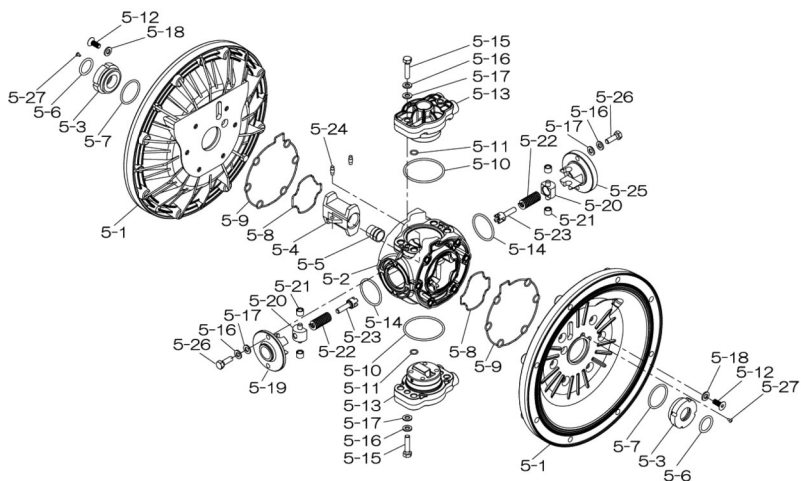

Air Operated Double Diaphragm Pump

Parts List

Ref. No.	Description	Qty.	Part No.
1	Out Chamber	2	580960
2	In Manifold	1	714367
3	Out Manifold	1	714361
5	Body Assembly	1	804770
6	Center Bushing	2	716219
7	Center Rod	1	716218
8	Center Disk	4	711902
10	Diaphragm	2	771854
11	Valve Seat	4	771921
12	Ball	4	770593
14	Ball Valve	1	684321
16	Bushing	1	684339
19	Pump Base	2	711911
20	Cushion	4	771402
21	Nut	2	683408
22	Coned Disk Spring	2	682740
23	Bolt (w/washer #631917)	16	686162
24	Plain Washer	4	631014
25	Wave Spring Washer	4	631917
26	Bolt	12	611203
27	Plain Washer	12	631015
28	Spring Lock Washer	12	631918
29	Nut	12	627014
33	Bolt	4	611175
34	Nut	4	627013
35	Bolt	4	611149
36	Nut with Flange	4	682276
40	O-ring	4	683999
41T	N/A	-	-
44	Silencer	2	804697
53T	N/A	-	-

Ref. No.	Description	Qty.	Part No.
5-3	Throat Bearing	2	773048
5-5	Center Rod Guide	1	773047
5-6	O-ring	2	640023
5-7	O-ring	2	640133
5-8	Gasket	2	773040
5-9	Gasket	2	773041
5-10	O-ring	2	640138
5-11	O-ring	8	640007
5-14	O-ring	2	640134
5-21	Bushing	4	773067
5-22	Spring	2	684537
5-24	Pin	2	700231

Air Operated Double Diaphragm Pump

804770 Body Assembly

Ref. No.	Description	Qty.	Part No.
5-1	Air Chamber	2	716215
5-2	Body	1	716256
5-3	Throat Bearing	2	773048
5-4	Valve Switcher	1	716214
5-5	Center Rod Guide	1	773047
5-6	O-ring	2	640023
5-7	O-ring	2	640133
5-8	Gasket	2	773040
5-9	Gasket	2	773041
5-10	O-ring	2	640138
5-11	O-ring	8	640007
5-12	Flat Head Bolt	12	683812
5-13	Valve Body Assembly	2	804784
5-14	O-ring	2	640134
5-15	Bolt	4	611153
5-16	Spring Washer	8	631420
5-17	Plain Washer	8	631013
5-18	Plain Washer	12	684987
5-19	Retainer B	1	716249
5-20	Spring Retainer	2	713620
5-21	Bushing	4	773067
5-22	Spring	2	684537
5-23	Trip Arm	2	714446
5-24	Pin	2	700231
5-25	Retainer A	1	716216
5-26	Bolt	4	611149
5-27	Tapping Screws	2	686337