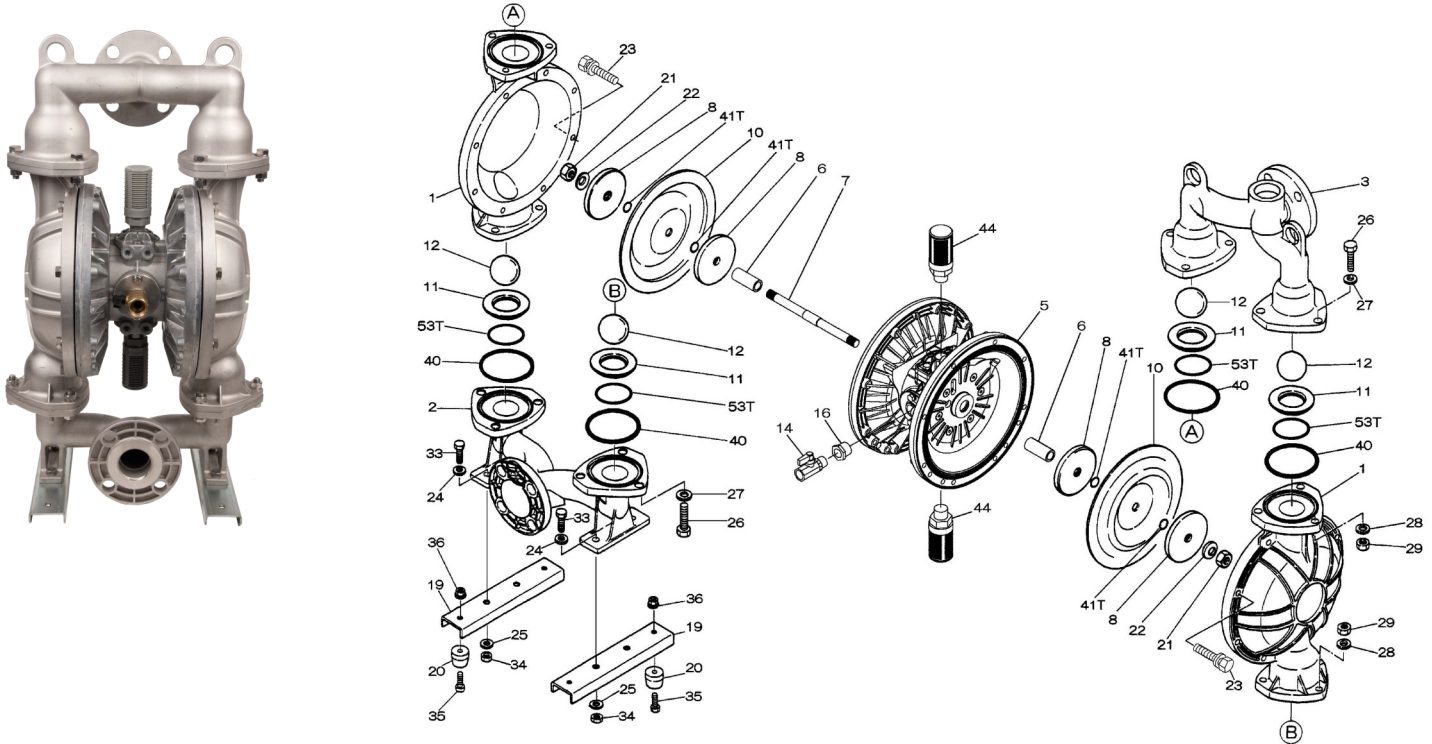

Air Operated Double Diaphragm Pump

Parts List

Ref. No.	Description	Qty.	Part No.
1	Out Chamber	2	580960
2	In Manifold	1	714367
3	Out Manifold	1	714361
5	Body Assembly	1	804770
6	Center Bushing	2	716219
7	Center Rod	1	716218
8	Center Disk	4	711902
10	Diaphragm	2	771853
11	Valve Seat	4	771956
12	Ball	4	770550
14	Ball Valve	1	684321
16	Bushing	1	684339
19	Pump Base	2	711911
20	Cushion	4	771402
21	Nut	2	683408
22	Coned Disk Spring	2	682740
23	Bolt (w/washer #631917)	16	686162
24	Plain Washer	4	631014
25	Wave Spring Washer	4	631917
26	Bolt	12	611203
27	Plain Washer	12	631015
28	Spring Lock Washer	12	631918
29	Nut	12	627014
33	Bolt	4	611175
34	Nut	4	627013
35	Bolt	4	611149
36	Nut with Flange	4	682276
40	O-ring	4	640065
41T	N/A	-	-
44	Silencer	2	804697
53T	N/A	-	-

Repair Kits

K40-MC Liquid Side Kit includes the following:

Ref. No.	Description	Qty.	Part No.
10	Diaphragm	2	771853
11	Valve Seat	4	771956
40	O-ring	4	640065
12	Ball	4	770550

K45-AM-DP-HD Air Side Kit includes the following:

Air Operated Double Diaphragm Pump

804770 Body Assembly

Ref. No.	Description	Qty.	Part No.
5-1	Air Chamber	2	716215
5-2	Body	1	716256
5-3	Throat Bearing	2	773048
5-4	Valve Switcher	1	716214
5-5	Center Rod Guide	1	773047
5-6	O-ring	2	640023
5-7	O-ring	2	640133
5-8	Gasket	2	773040
5-9	Gasket	2	773041
5-10	O-ring	2	640138
5-11	O-ring	8	640007
5-12	Flat Head Bolt	12	683812
5-13	Valve Body Assembly	2	804784
5-14	O-ring	2	640134
5-15	Bolt	4	611153
5-16	Spring Washer	8	631420
5-17	Plain Washer	8	631013
5-18	Plain Washer	12	684987
5-19	Retainer B	1	716249
5-20	Spring Retainer	2	713620
5-21	Bushing	4	773067
5-22	Spring	2	684537
5-23	Trip Arm	2	714446
5-24	Pin	2	700231
5-25	Retainer A	1	716216
5-26	Bolt	4	611149
5-27	Tapping Screws	2	686337