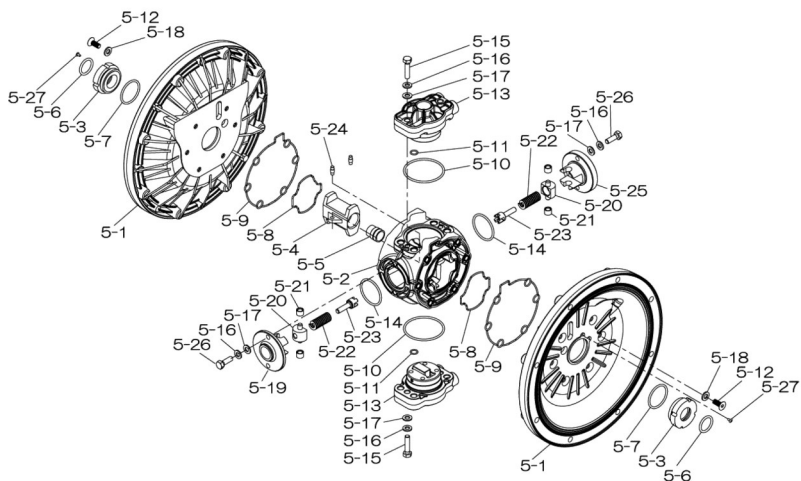

Repair Kits

K40-MC Liquid Side Kit includes the following:

Ref. No.	Description	Qty.	Part No.
10	Diaphragm	2	771853
11	Valve Seat	4	771956
40	O-ring	4	640065
12	Ball	4	770550

K45-AM-DP-HD Air Side Kit includes the following:

Ref. No.	Description	Qty.	Part No.
5-3	Throat Bearing	2	773048
5-5	Center Rod Guide	1	773047
5-6	O-ring	2	640023
5-7	O-ring	2	640133
5-8	Gasket	2	773040
5-9	Gasket	2	773041
5-10	O-ring	2	640138
5-11	O-ring	8	640007
5-14	O-ring	2	640134
5-21	Bushing	4	773067
5-22	Spring	2	684537
5-24	Pin	2	700231

Air Operated Double Diaphragm Pump

804770 Body Assembly

Ref. No.	Description	Qty.	Part No.
5-1	Air Chamber	2	716215
5-2	Body	1	716256
5-3	Throat Bearing	2	773048
5-4	Valve Switcher	1	716214
5-5	Center Rod Guide	1	773047
5-6	O-ring	2	640023
5-7	O-ring	2	640133
5-8	Gasket	2	773040
5-9	Gasket	2	773041
5-10	O-ring	2	640138
5-11	O-ring	8	640007
5-12	Flat Head Bolt	12	683812
5-13	Valve Body Assembly	2	804784
5-14	O-ring	2	640134
5-15	Bolt	4	611153
5-16	Spring Washer	8	631420
5-17	Plain Washer	8	631013
5-18	Plain Washer	12	684987
5-19	Retainer B	1	716249
5-20	Spring Retainer	2	713620
5-21	Bushing	4	773067
5-22	Spring	2	684537
5-23	Trip Arm	2	714446
5-24	Pin	2	700231
5-25	Retainer A	1	716216
5-26	Bolt	4	611149
5-27	Tapping Screws	2	686337