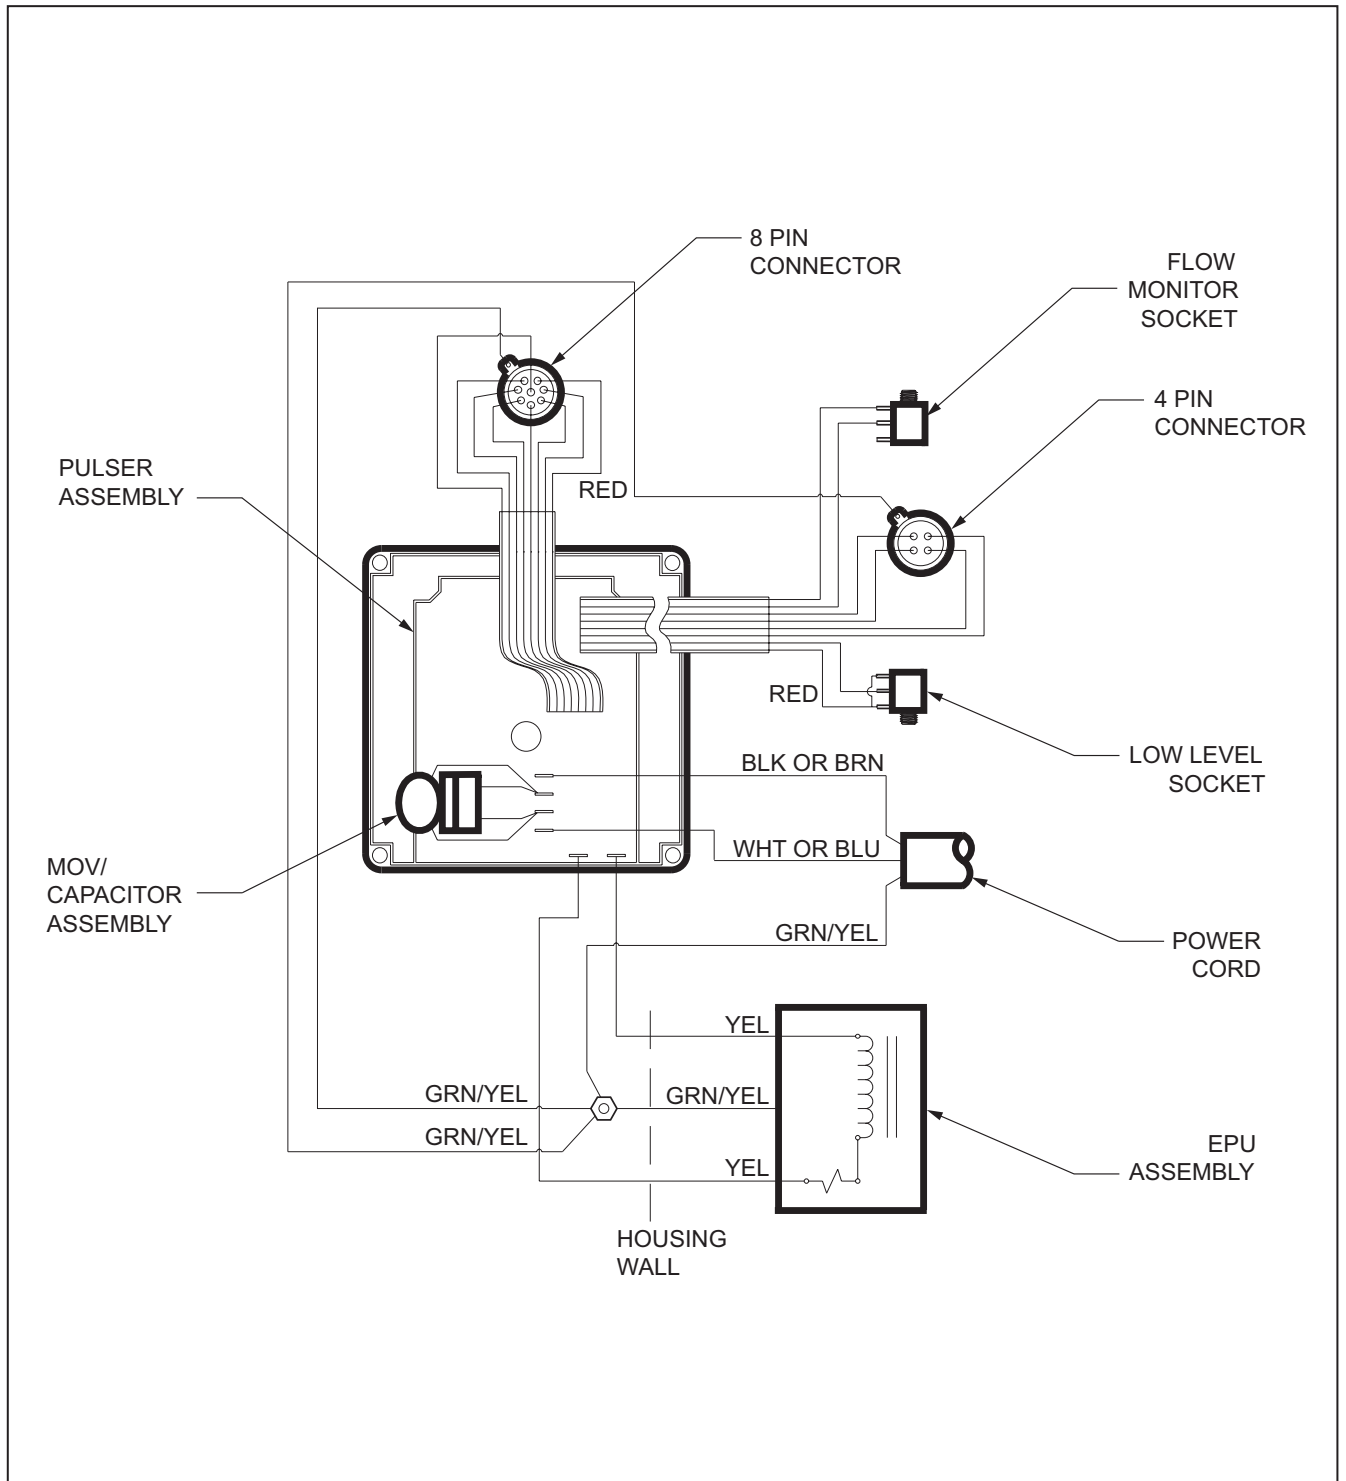

SERIES B9 WIRING DIAGRAM