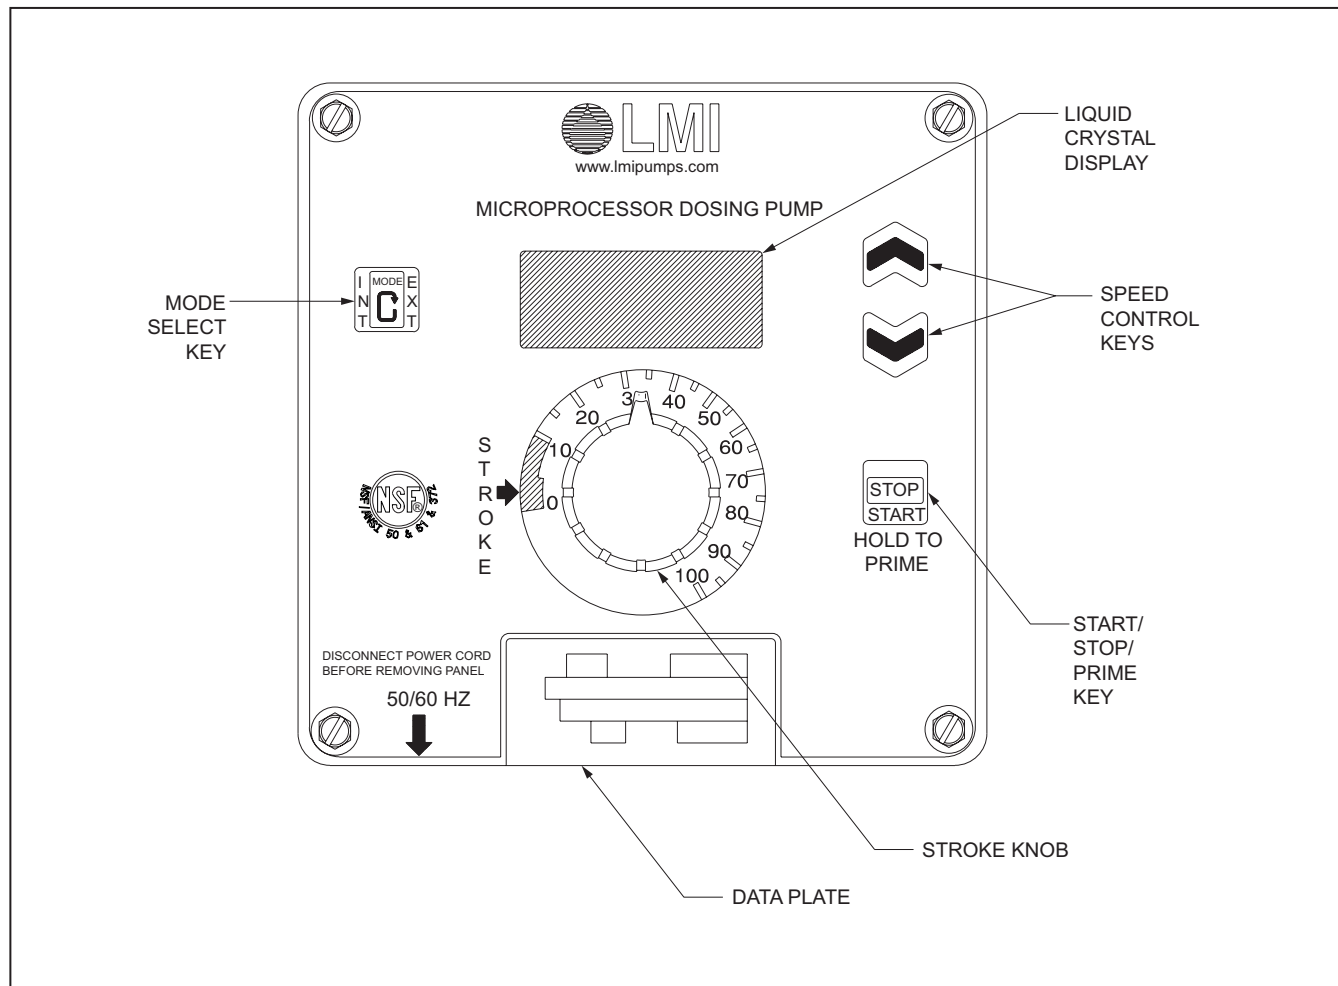

SERIES B9 DRIVE ASSEMBLY PARTS LIST

Key Number	Model Series	Part Number	Description	Qty
12	B9	35890	Housing	1
14	B911, B921, B931, B941	29033CE	Power Cord, 120V	1
	B912, B922, B932, B942	29039CE	Power Cord, 230V	1
	B913, B923, B933, B943	29042CE	Power Cord, 220-240V DIN	1
	B915, B925, B935, B945	29044CE	Power Cord, 220-240V UK	1
	B916, B926, B936, B946	29046CE	Power Cord, 220-240V AUST	1
	B917, B927, B937, B947	29048CE	Power Cord, 220-240V SWISS	1
15	B9	35269	O-Ring	2
16	B9	31898	Stroke Adjustment Assembly	1
17	B9	25127	Screw 10-24 x 4.5 SS	4
18	B9	29410CE	Wire Assembly	1
19	B9	10598	Screw	4
20	B9	10415	Washer	4
21	B9	30307	Plug	2
22	B9	25930	Cap Cover	2
23	B9	10973	Seal	1
24	B9	25068	Sleeve	1
25	B9	28856CE	Wire Assembly	2

SERIES B9 CONTROL PANEL DETAIL