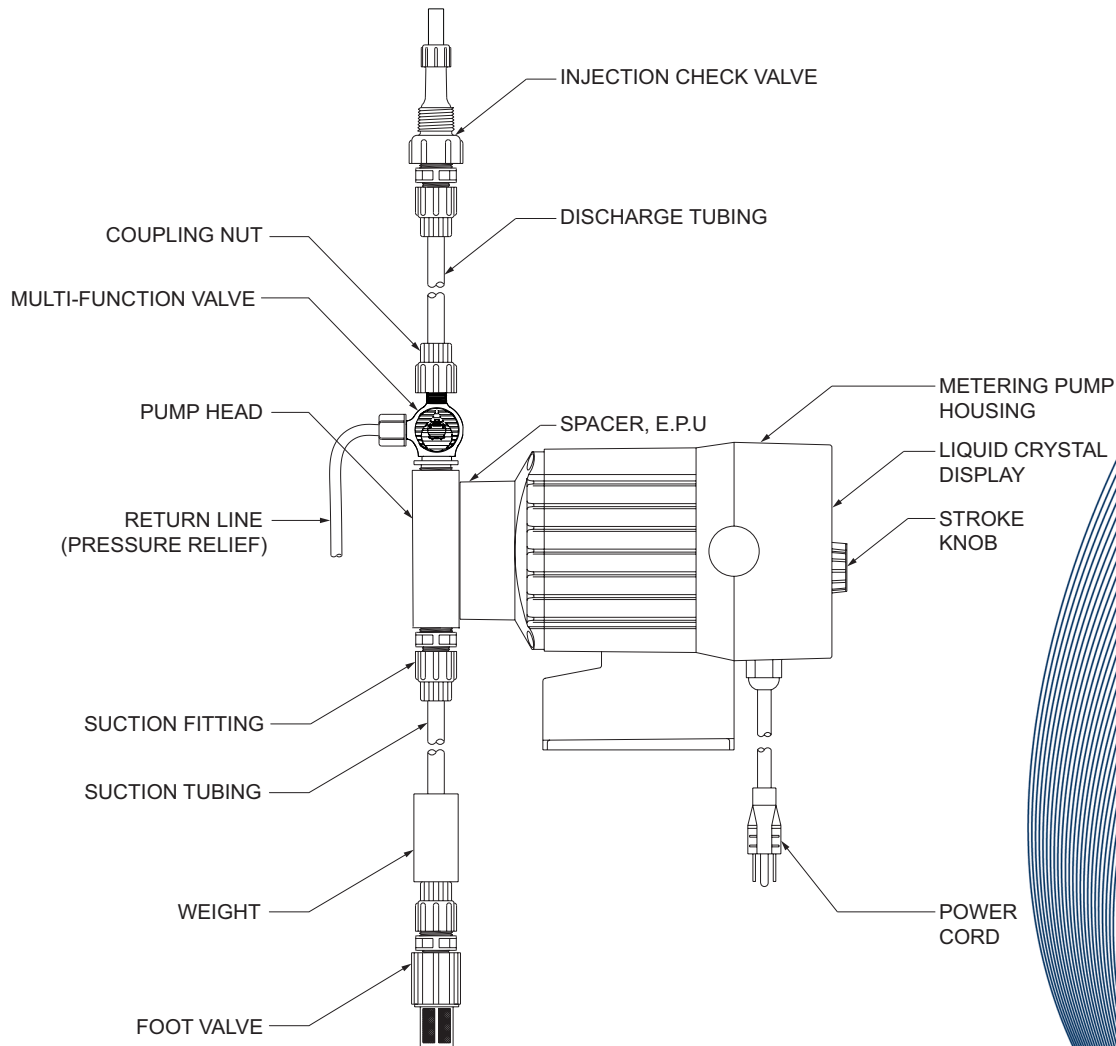

LMI®

an Accudyne Industries brand

Metering Pump Component Diagram

Series B9 Electronic Metering Pump Instruction Supplement

Manual No : 1794

Rev. : F

Rev. Date : 10/2015

LMI®

an Accudyne Industries brand