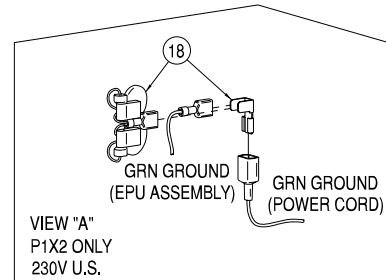

Series P1 Drive Assembly Parts List

KEY NO	MODEL	PART NO	DESCRIPTION	QTY
1	P121 P123, P125, P127 P131 P133, P135, P137 P141 P143, P145, P147 P151 P153, P155, P157 P161 P163, P165, P167	301070E 301080E 301090E 301100E 302400E 302410E 302420E 302430E 333380E 317810E	EPU W/DISK 0.5 EPU W/DISK 0.5 EPU W/DISK 0.9 EPU W/DISK 0.9 EPU W/DISK 0.5 EPU W/DISK 0.5 EPU W/DISK 0.9 EPU W/DISK 0.9 EPU W/DISK 1.8 EPU W/DISK 1.8	1 1 1 1 1 1 1 1 1 1
2	P121, P131 P123, P133 P125, P135 P127, P137 P141, P151, P161 P143, P153, P163 P145, P155, P165 P147, P157, P167	36749 36750 36751 36752 36734 36742 36743 36744	HOUSING ASSEMBLY W/PULSER, 115V HOUSING ASSEMBLY W/PULSER, 230V DIN HOUSING ASSEMBLY W/PULSER, 240V UK HOUSING ASSEMBLY W/PULSER, 230V SWISS HOUSING ASSEMBLY W/PULSER, 115V HOUSING ASSEMBLY W/PULSER, 230V DIN HOUSING ASSEMBLY W/PULSER, 240V UK HOUSING ASSEMBLY W/PULSER, 230V SWISS	1 1 1 1 1 1 1 1
3	P12, P14 P13, P15 P16	29445 29437 29442	DISK, 0.5 DISK, 0.9 DISK, 1.8	1 1 1
4	P1	10973	SEAL	1
5	P121, P131 P123, P125, P127 P133, P135, P137 P141, P151 P143, P145, P147 P153, P155, P157 P161 P163, P165, P167	305300E 305310E 305310E 301540E 301550E 301550E 318620E 311310E	EPU EPU EPU EPU EPU EPU EPU EPU	1 1 1 1 1 1 1 1
6	P1	10166	O-RING	1
7	P1	35189	WIRE TERMINAL (FEMALE)	1
8	P1	35190	WIRE TERMINAL (FLAG)	4
9	P1	10422	RETAINING RING	1
10	P1	25963	WASHER, NYLON	1
11	P1	30391	WASHER, RUBBER	1
12	P1	35744	DUAL PIN	1
13	P1	36255	PULSER	1

Key No.	Model	PART No.	Description	Qty.
14	P1	35743	SPEED SHAFT	1
15	P1	34497	O-RING	1
16	P1	35188	WIRE TERMINAL (MALE)	1
17	P1	25414	SPRING	1
18	P121, P131, P141, P151, P161 P123, P133, P143, P153, P163 P125, P135, P145, P155, P165 P127, P137, P147, P157, P167	35243 35237 35237 35237	MOV/CAP ASM, 115V MOV/CAP ASM, 230V MOV/CAP ASM, 230V MOV/CAP ASM, 230V	1 1 1 1
19	P121, P131, P141, P151, P161 P123, P133, P143, P153, P163 P125, P135, P145, P155, P165 P127, P137, P147, P157, P167	36797 36798 36799 36800	HOUSING ASSEMBLY, 115V HOUSING ASSEMBLY, 230V DIN HOUSING ASSEMBLY, 240V UK HOUSING ASSEMBLY, 230V SWISS	1 1 1 1
20	P1	30803	GASKET	1
21	P1	30709	SPEED KNOB	1
22	P12 P13 P16	30418 31545 31127	STROKE DIAL STROKE DIAL STROKE DIAL	1 1 1
23	P1	30295	STROKE KNOB	1
24	P1	30306	SCREW	4

Series P1 Drive Assembly Exploded View Diagram