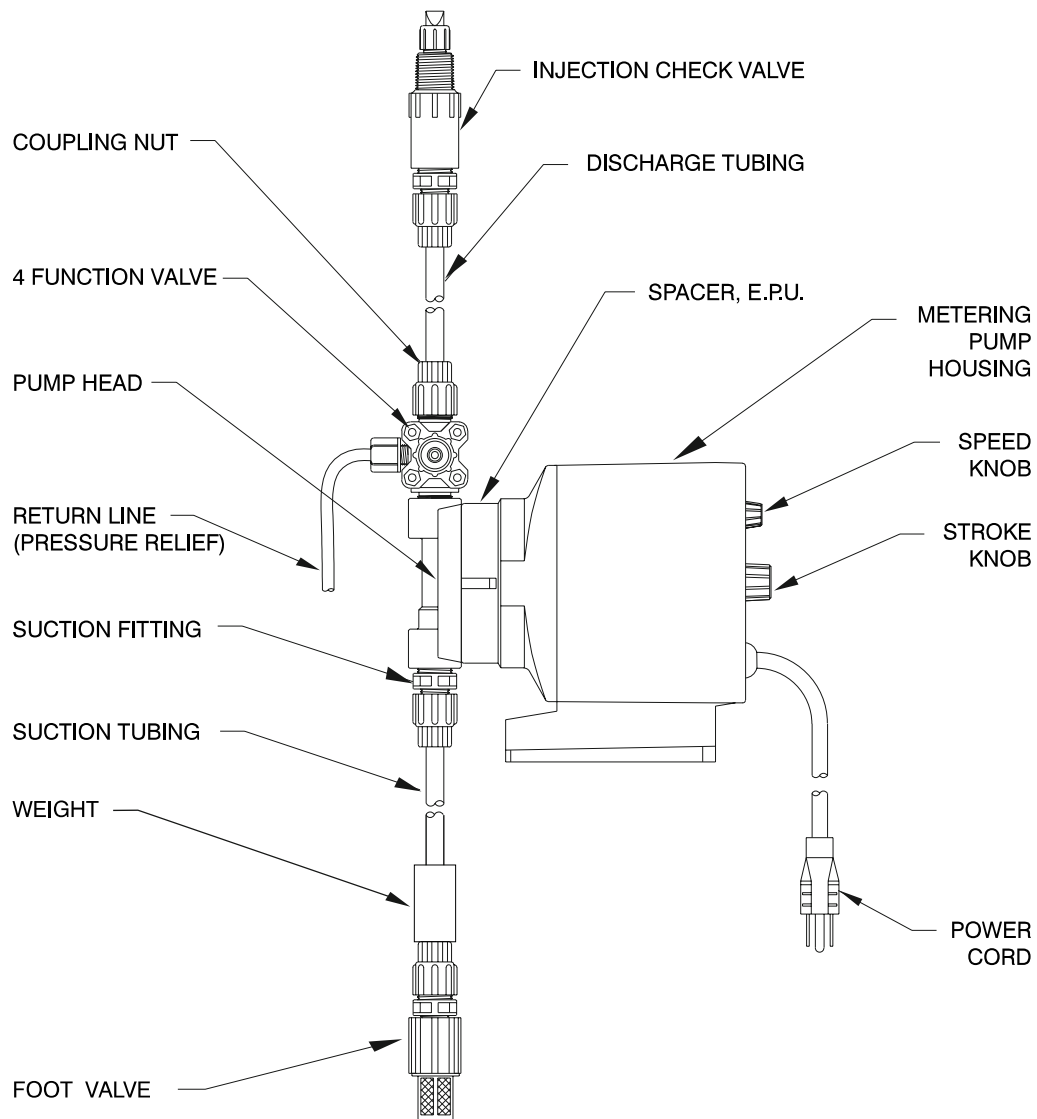

Instruction **Supplement**

Series P1

Electronic Metering Pump

Metering Pump Component Diagram