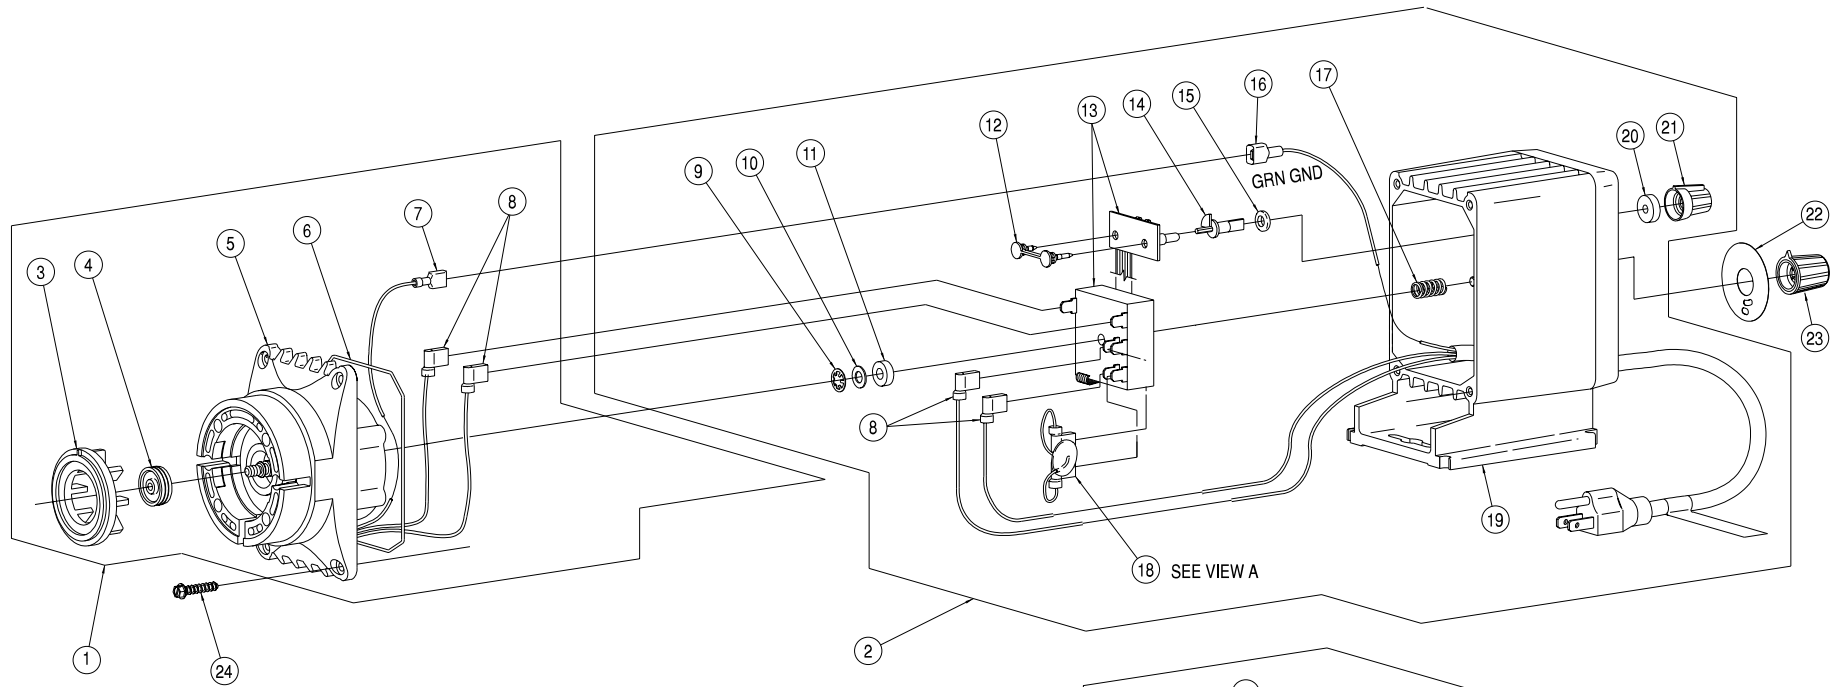

Series P1 Drive Assembly Parts List

KEY NO	MODEL	PART NO	DESCRIPTION	QTY
1	P121 P123, P125, P127 P131 P133, P135, P137 P141 P143, P145, P147 P151 P153, P155, P157 P161 P163, P165, P167	301070E 301080E 301090E 301100E 302400E 302410E 302420E 302430E 333380E 317810E	EPU W/DISK 0.5 EPU W/DISK 0.5 EPU W/DISK 0.9 EPU W/DISK 0.9 EPU W/DISK 0.5 EPU W/DISK 0.5 EPU W/DISK 0.9 EPU W/DISK 0.9 EPU W/DISK 1.8 EPU W/DISK 1.8	1 1 1 1 1 1 1 1 1 1
2	P121, P131 P123, P133 P125, P135 P127, P137 P141, P151, P161 P143, P153, P163 P145, P155, P165 P147, P157, P167	36749 36750 36751 36752 36734 36742 36743 36744	HOUSING ASSEMBLY W/PULSER, 115V HOUSING ASSEMBLY W/PULSER, 230V DIN HOUSING ASSEMBLY W/PULSER, 240V UK HOUSING ASSEMBLY W/PULSER, 230V SWISS HOUSING ASSEMBLY W/PULSER, 115V HOUSING ASSEMBLY W/PULSER, 230V DIN HOUSING ASSEMBLY W/PULSER, 240V UK HOUSING ASSEMBLY W/PULSER, 230V SWISS	1 1 1 1 1 1 1 1
3	P12, P14 P13, P15 P16	29445 29437 29442	DISK, 0.5 DISK, 0.9 DISK, 1.8	1 1 1
4	P1	10973	SEAL	1
5	P121, P131 P123, P125, P127 P133, P135, P137 P141, P151 P143, P145, P147 P153, P155, P157 P161 P163, P165, P167	305300E 305310E 305310E 301540E 301550E 301550E 318620E 311310E	EPU EPU EPU EPU EPU EPU EPU EPU	1 1 1 1 1 1 1 1
6	P1	10166	O-RING	1
7	P1	35189	WIRE TERMINAL (FEMALE)	1
8	P1	35190	WIRE TERMINAL (FLAG)	4
9	P1	10422	RETAINING RING	1
10	P1	25963	WASHER, NYLON	1
11	P1	30391	WASHER, RUBBER	1
12	P1	35744	DUAL PIN	1
13	P1	36255	PULSER	1

Key No.	Model	PART No.	Description	Qty.
14	P1	35743	SPEED SHAFT	1
15	P1	34497	O-RING	1
16	P1	35188	WIRE TERMINAL (MALE)	1
17	P1	25414	SPRING	1
18	P121, P131, P141, P151, P161 P123, P133, P143, P153, P163 P125, P135, P145, P155, P165 P127, P137, P147, P157, P167	35243 35237 35237 35237	MOV/CAP ASM, 115V MOV/CAP ASM, 230V MOV/CAP ASM, 230V MOV/CAP ASM, 230V	1 1 1 1
19	P121, P131, P141, P151, P161 P123, P133, P143, P153, P163 P125, P135, P145, P155, P165 P127, P137, P147, P157, P167	36797 36798 36799 36800	HOUSING ASSEMBLY, 115V HOUSING ASSEMBLY, 230V DIN HOUSING ASSEMBLY, 240V UK HOUSING ASSEMBLY, 230V SWISS	1 1 1 1
20	P1	30803	GASKET	1
21	P1	30709	SPEED KNOB	1
22	P12 P13 P16	30418 31545 31127	STROKE DIAL STROKE DIAL STROKE DIAL	1 1 1
23	P1	30295	STROKE KNOB	1
24	P1	30306	SCREW	4

Series P1 Drive Assembly Exploded View Diagram