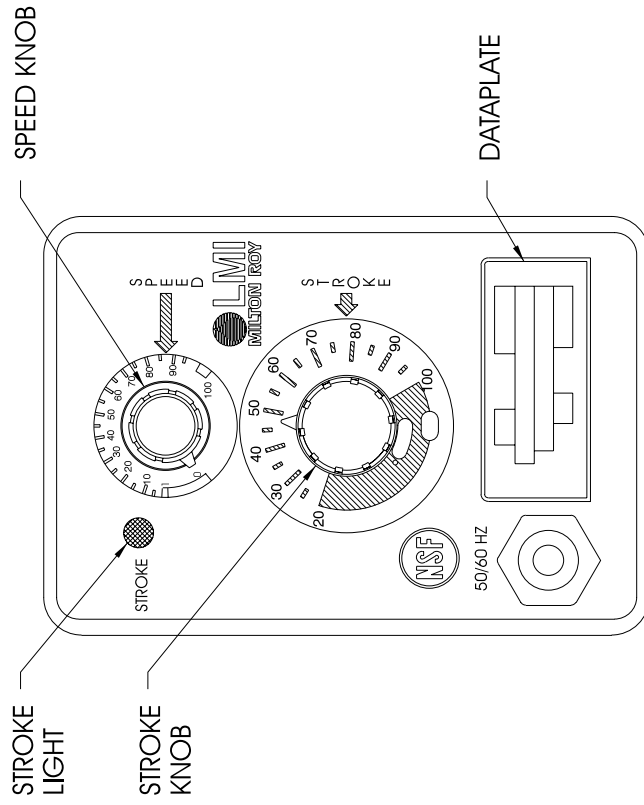

Series P1 Control Panel Detail