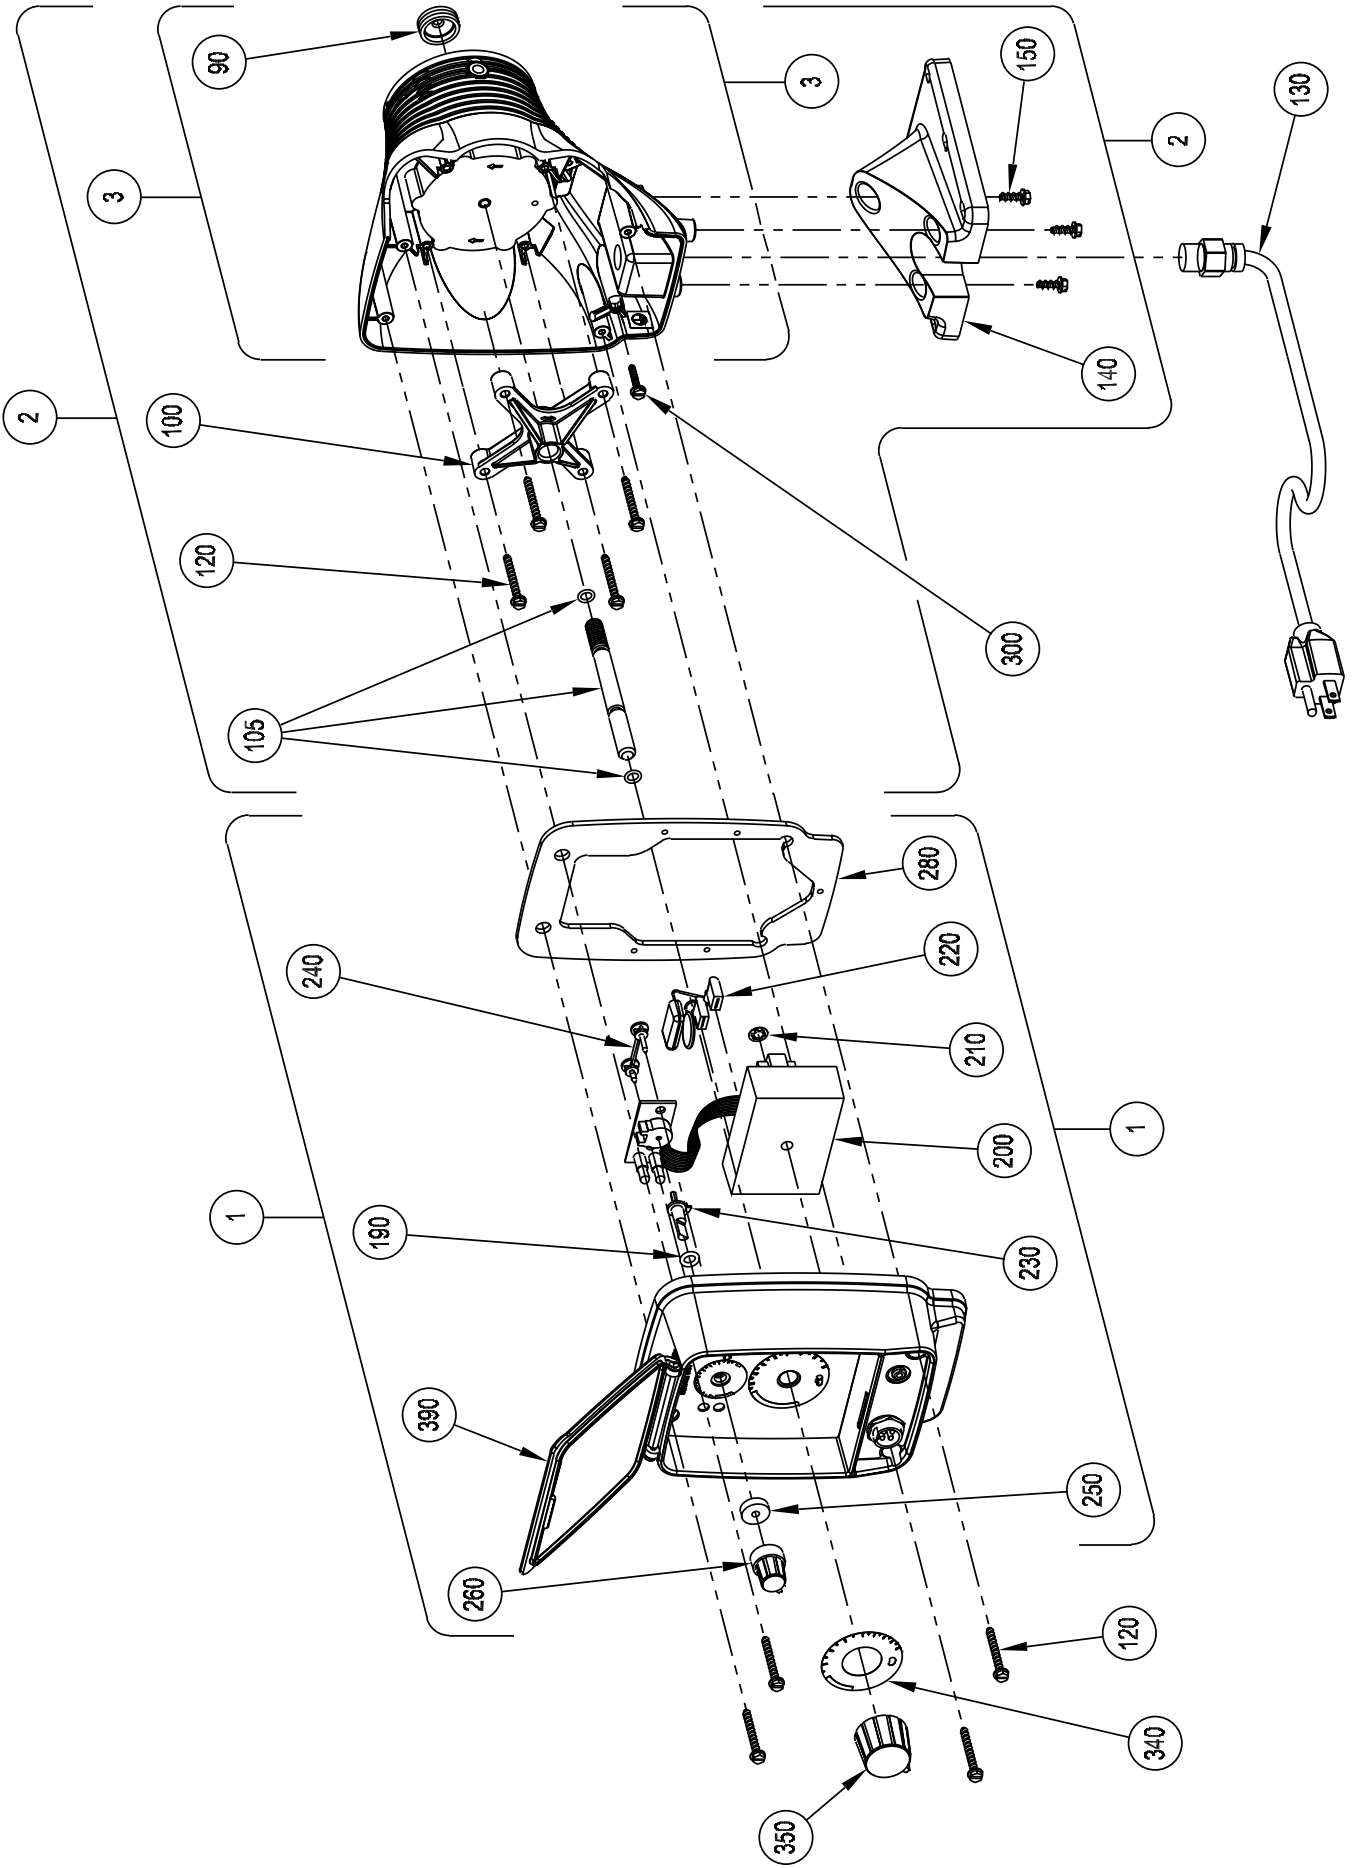

Series HH7 Drive Assembly Exploded View Diagram

Series HH7 Drive Assembly Parts List

Key No.	Model Series	Part No.	Description	Qty.
1	HH711, HH721, HH731 HH718, HH728, HH738	48016	Control Panel Assembly, 115V	1
	HH712, HH722, HH732 HH713, HH723, HH733 HH715, HH725, HH735 HH716, HH726, HH736 HH717, HH727, HH737	48017	Control Panel Assembly, 230-250V	1
	HH711, HH721, HH731 HH718, HH728, HH738	48071	EPU w/ Stroke Adjustment, 115V	1
	HH712, HH722, HH732 HH713, HH723, HH733 HH715, HH725, HH735 HH716, HH726, HH736 HH717, HH727, HH737	48072	EPU w/ Stroke Adjustment, 230-250V	1
	HH711, HH721, HH731 HH718, HH728, HH738	48073	EPU, 115V	1
	HH712, HH722, HH732 HH713, HH723, HH733 HH715, HH725, HH735 HH716, HH726, HH736 HH717, HH727, HH737	48074	EPU, 230-250V	1
	HH711, HH721, HH731 HH718, HH728, HH738	48075	Power Cord Assembly, 115V, No Plug	1
2	HH711, HH721, HH731 HH718, HH728, HH738	37879	Foot	1
	HH712, HH722, HH732 HH713, HH723, HH733 HH715, HH725, HH735 HH716, HH726, HH736 HH717, HH727, HH737	38199	Screw	3
	HH711, HH721, HH731 HH718, HH728, HH738	34497	O-Ring	1
	HH711, HH721, HH731 HH718, HH728, HH738	37734	Pulser, 120V	1
	HH712, HH722, HH732 HH713, HH723, HH733 HH715, HH725, HH735 HH716, HH726, HH736 HH717, HH727, HH737	37735	Pulser, 230-250V	1
	HH711, HH721, HH731 HH718, HH728, HH738	10422	Retaining Ring	1
	HH711, HH721, HH731 HH718, HH728, HH738	35243	MOV and Capacitor Assy, 115V	1
3	HH712, HH722, HH732 HH713, HH723, HH733 HH715, HH725, HH735 HH716, HH726, HH736 HH717, HH727, HH737	35237	MOV and Capacitor Assy, 230-250V	1
	HH711, HH721, HH731 HH718, HH728, HH738	35743	Speed Shaft	1
	HH712, HH722, HH732 HH713, HH723, HH733 HH715, HH725, HH735 HH716, HH726, HH736 HH717, HH727, HH737	35744	Dual Pin	1
	HH711, HH721, HH731 HH718, HH728, HH738	30803	Gasket	1
	HH712, HH722, HH732 HH713, HH723, HH733 HH715, HH725, HH735 HH716, HH726, HH736 HH717, HH727, HH737	30709	Speed Knob	1
	HH711, HH721, HH731 HH718, HH728, HH738	38887	Gasket	1
	HH712, HH722, HH732 HH713, HH723, HH733 HH715, HH725, HH735 HH716, HH726, HH736 HH717, HH727, HH737	41244	Screw	1
130	HH711, HH721, HH731 HH718, HH728, HH738	35169	Stroke Dial	1
	HH712, HH722, HH732 HH713, HH723, HH733 HH715, HH725, HH735 HH716, HH726, HH736 HH717, HH727, HH737	35166	Stroke Dial	1
	HH711, HH721, HH731 HH718, HH728, HH738	35160	Stroke Dial	1
	HH712, HH722, HH732 HH713, HH723, HH733 HH715, HH725, HH735 HH716, HH726, HH736 HH717, HH727, HH737	31890	Stroke Knob Assembly	1
	HH711, HH721, HH731 HH718, HH728, HH738	37974	Cover	1
	HH712, HH722, HH732 HH713, HH723, HH733 HH715, HH725, HH735 HH716, HH726, HH736 HH717, HH727, HH737	10973	Seal	1
	HH711, HH721, HH731 HH718, HH728, HH738	38886	Stroke Adjustment Bracket	1
90	HH711, HH721, HH731 HH718, HH728, HH738	48012	Stroke Adjustment Shaft Assembly	1
	HH712, HH722, HH732 HH713, HH723, HH733 HH715, HH725, HH735 HH716, HH726, HH736 HH717, HH727, HH737	41227	Screw	8
	HH711, HH721, HH731 HH718, HH728, HH738	29033CE	Power Cord Assembly, 115V US	1
	HH712, HH722, HH732 HH713, HH723, HH733 HH715, HH725, HH735 HH716, HH726, HH736 HH717, HH727, HH737	29039CE	Power Cord Assembly, 230V US	1
	HH711, HH721, HH731 HH718, HH728, HH738	48076	Power Cord Assembly, 230V DIN	1
	HH712, HH722, HH732 HH713, HH723, HH733 HH715, HH725, HH735 HH716, HH726, HH736 HH717, HH727, HH737	48077	Power Cord Assembly, 240V UK	1
	HH711, HH721, HH731 HH718, HH728, HH738	29046CE	Power Cord Assembly, 250V AUST	1
100	HH711, HH721, HH731 HH718, HH728, HH738	29048CE	Power Cord Assembly, 230V SWISS	1
	HH712, HH722, HH732 HH713, HH723, HH733 HH715, HH725, HH735 HH716, HH726, HH736 HH717, HH727, HH737	48075	Power Cord Assembly, 115V, No Plug	1