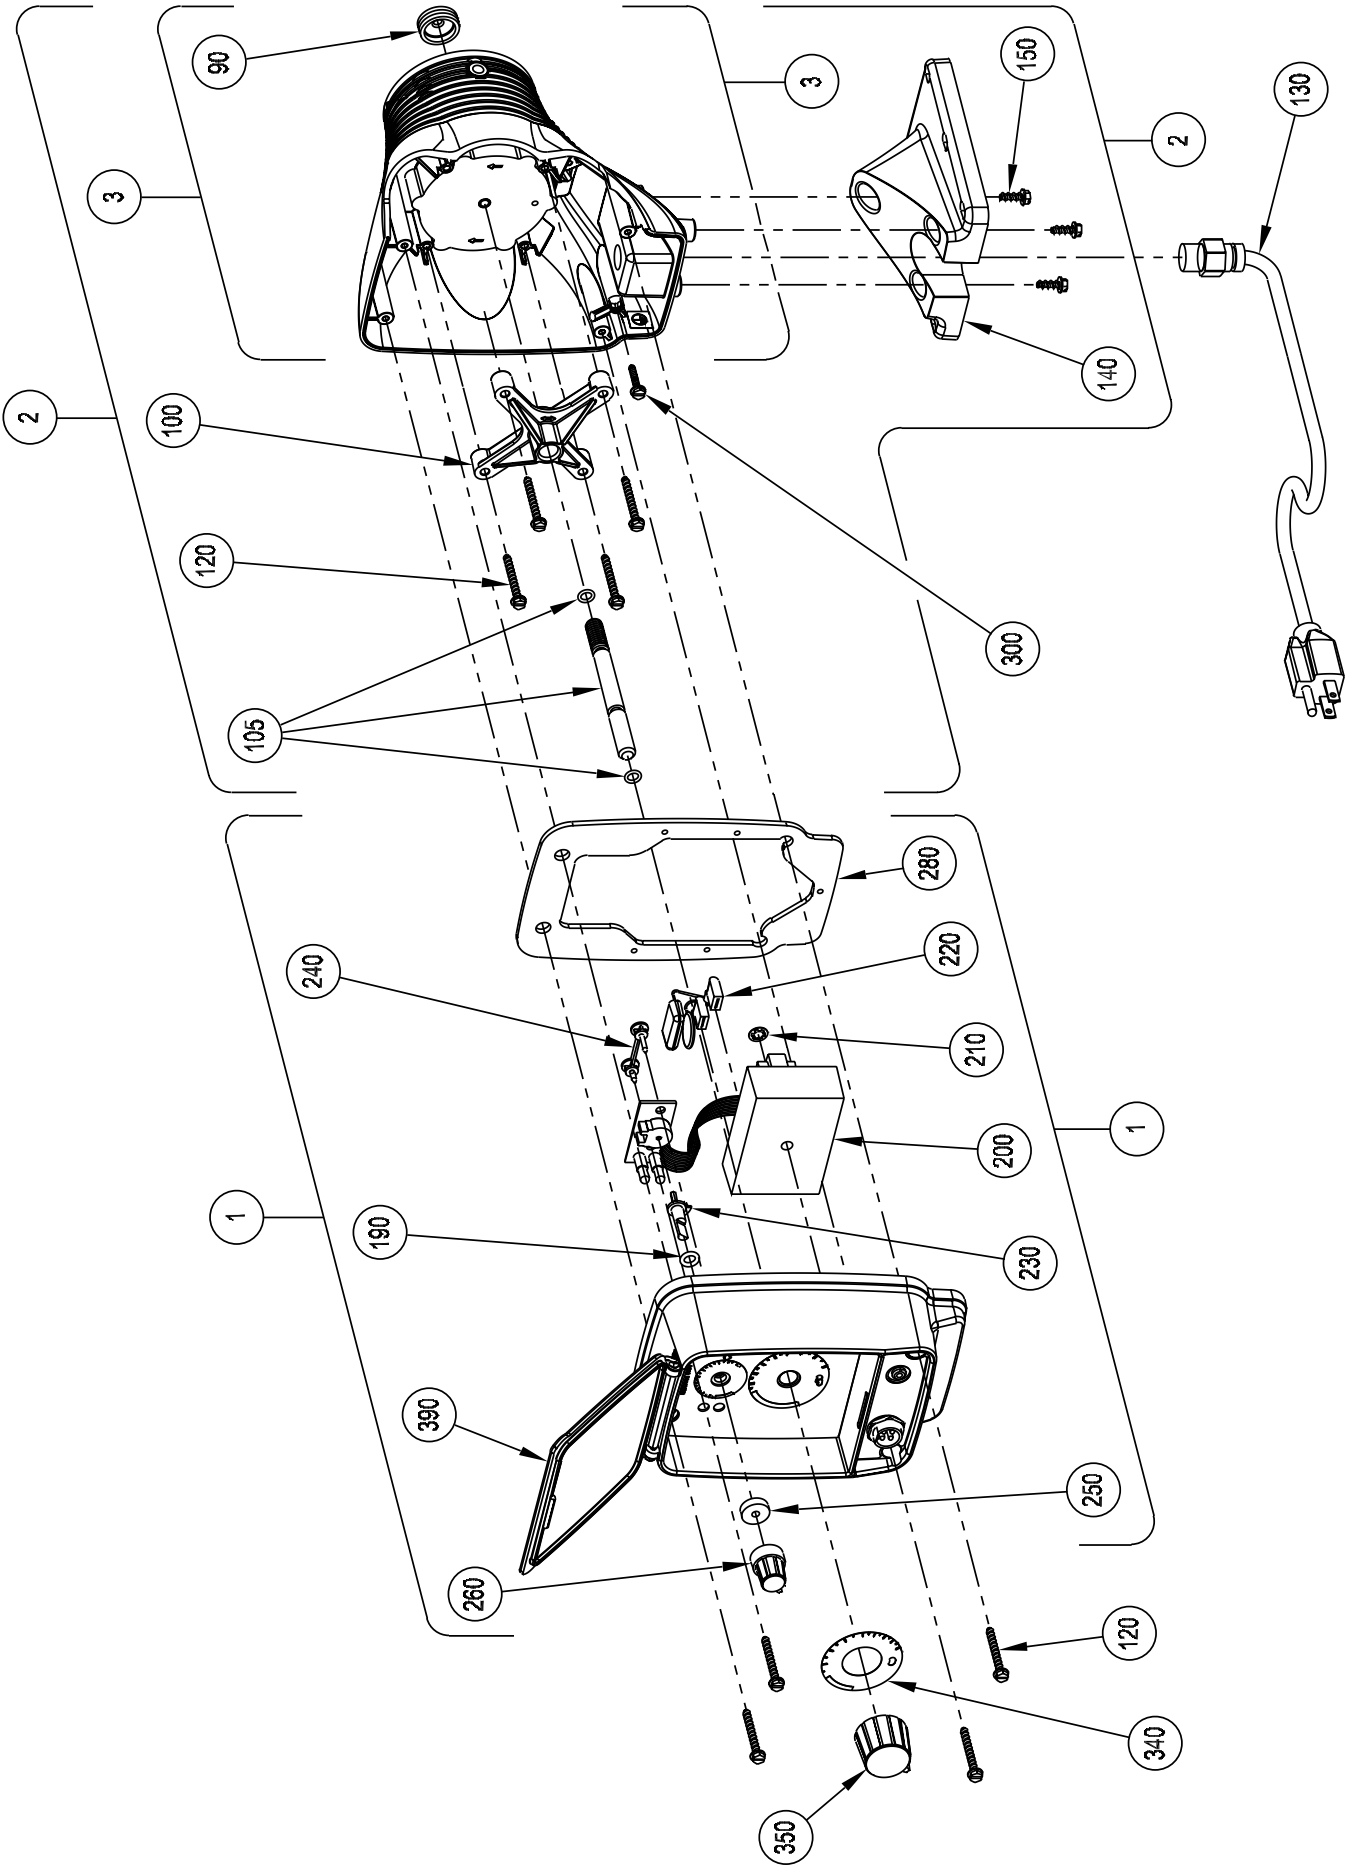

Series HH7 Drive Assembly Exploded View Diagram

Series HH7 Drive Assembly Parts List

Key No.	Model Series	Part No.	Description	Qty.
1	HH711, HH721, HH731 HH718, HH728, HH738	48016	Control Panel Assembly, 115V	1
	HH712, HH722, HH732 HH713, HH723, HH733 HH715, HH725, HH735 HH716, HH726, HH736 HH717, HH727, HH737	48017	Control Panel Assembly, 230-250V	1
	HH711, HH721, HH731 HH718, HH728, HH738	48071	EPU w/ Stroke Adjustment, 115V	1
	HH712, HH722, HH732 HH713, HH723, HH733 HH715, HH725, HH735 HH716, HH726, HH736 HH717, HH727, HH737	48072	EPU w/ Stroke Adjustment, 230-250V	1
	HH711, HH721, HH731 HH718, HH728, HH738	48073	EPU, 115V	1
	HH712, HH722, HH732 HH713, HH723, HH733 HH715, HH725, HH735 HH716, HH726, HH736 HH717, HH727, HH737	48074	EPU, 230-250V	1
	HH711, HH721, HH731 HH718, HH728, HH738	48075	Power Cord Assembly, 115V US, No Plug	1
2	HH711, HH721, HH731 HH718, HH728, HH738	37879	Foot	1
	HH712, HH722, HH732 HH713, HH723, HH733 HH715, HH725, HH735 HH716, HH726, HH736 HH717, HH727, HH737	38199	Screw	3
	HH711, HH721, HH731 HH718, HH728, HH738	34497	O-Ring	1
	HH711, HH721, HH731 HH718, HH728, HH738	37734	Pulser, 120V	1
	HH712, HH722, HH732 HH713, HH723, HH733 HH715, HH725, HH735 HH716, HH726, HH736 HH717, HH727, HH737	37735	Pulser, 230-250V	1
	HH711, HH721, HH731 HH718, HH728, HH738	10422	Retaining Ring	1
	HH711, HH721, HH731 HH718, HH728, HH738	35243	MOV and Capacitor Assy, 115V	1
3	HH712, HH722, HH732 HH713, HH723, HH733 HH715, HH725, HH735 HH716, HH726, HH736 HH717, HH727, HH737	35237	MOV and Capacitor Assy, 230-250V	1
	HH711, HH721, HH731 HH718, HH728, HH738	35743	Speed Shaft	1
	HH711, HH721, HH731 HH718, HH728, HH738	35744	Dual Pin	1
	HH711, HH721, HH731 HH718, HH728, HH738	30803	Gasket	1
	HH711, HH721, HH731 HH718, HH728, HH738	30709	Speed Knob	1
	HH711, HH721, HH731 HH718, HH728, HH738	38887	Gasket	1
	HH711, HH721, HH731 HH718, HH728, HH738	41244	Screw	1
130	HH711, HH721, HH731 HH718, HH728, HH738	35169	Stroke Dial	1
	HH712, HH722, HH732 HH713, HH723, HH733 HH715, HH725, HH735 HH716, HH726, HH736 HH717, HH727, HH737	35166	Stroke Dial	1
	HH712, HH722, HH732 HH713, HH723, HH733 HH715, HH725, HH735 HH716, HH726, HH736 HH717, HH727, HH737	35160	Stroke Dial	1
	HH711, HH721, HH731 HH718, HH728, HH738	31890	Stroke Knob Assembly	1
	HH711, HH721, HH731 HH718, HH728, HH738	37974	Cover	1
	HH711, HH721, HH731 HH718, HH728, HH738	10973	Seal	1
	HH711, HH721, HH731 HH718, HH728, HH738	38886	Stroke Adjustment Bracket	1
90	HH711, HH721, HH731 HH718, HH728, HH738	48012	Stroke Adjustment Shaft Assembly	1
	HH711, HH721, HH731 HH718, HH728, HH738	41227	Screw	8
	HH711, HH721, HH731 HH718, HH728, HH738	29033CE	Power Cord Assembly, 115V US	1
	HH712, HH722, HH732 HH713, HH723, HH733 HH715, HH725, HH735 HH716, HH726, HH736 HH717, HH727, HH737	29039CE	Power Cord Assembly, 230V US	1
	HH712, HH722, HH732 HH713, HH723, HH733 HH715, HH725, HH735 HH716, HH726, HH736 HH717, HH727, HH737	48076	Power Cord Assembly, 230V DIN	1
	HH715, HH725, HH735 HH716, HH726, HH736 HH717, HH727, HH737	48077	Power Cord Assembly, 240V UK	1
	HH716, HH726, HH736 HH717, HH727, HH737	29046CE	Power Cord Assembly, 250V AUST	1
HH717, HH727, HH737 HH718, HH728, HH738	29048CE	Power Cord Assembly, 230V SWISS	1	