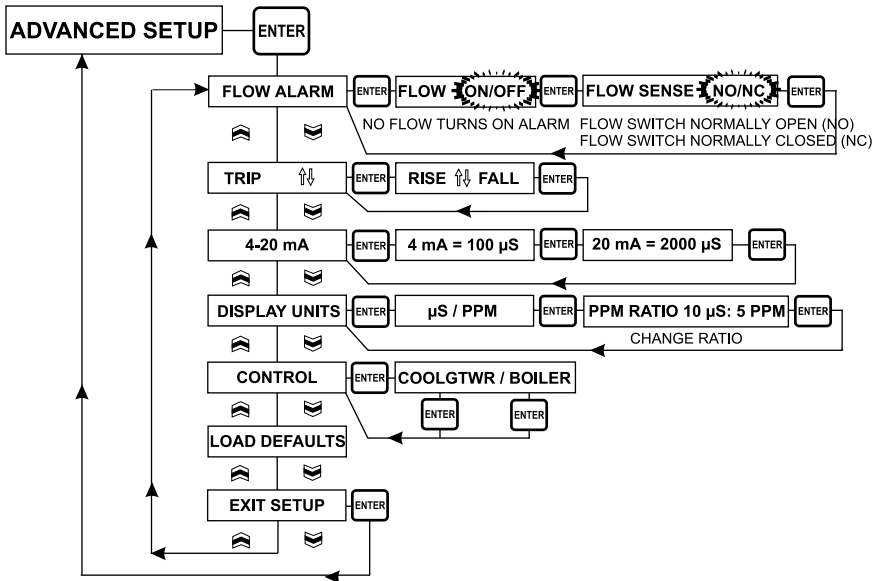

NOTE: THE BOILER MODE MUST BE SELECTED IN THE ADVANCED MENU (UNDER CONTROL).