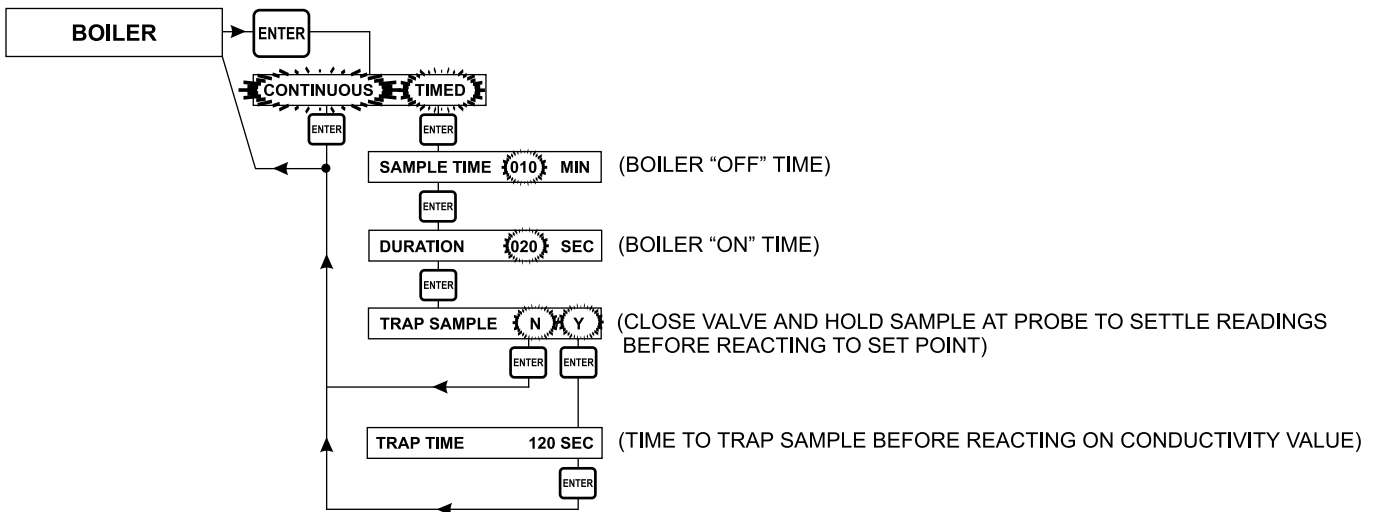

DC4000 Series Conductivity Controller Quick Programming Card