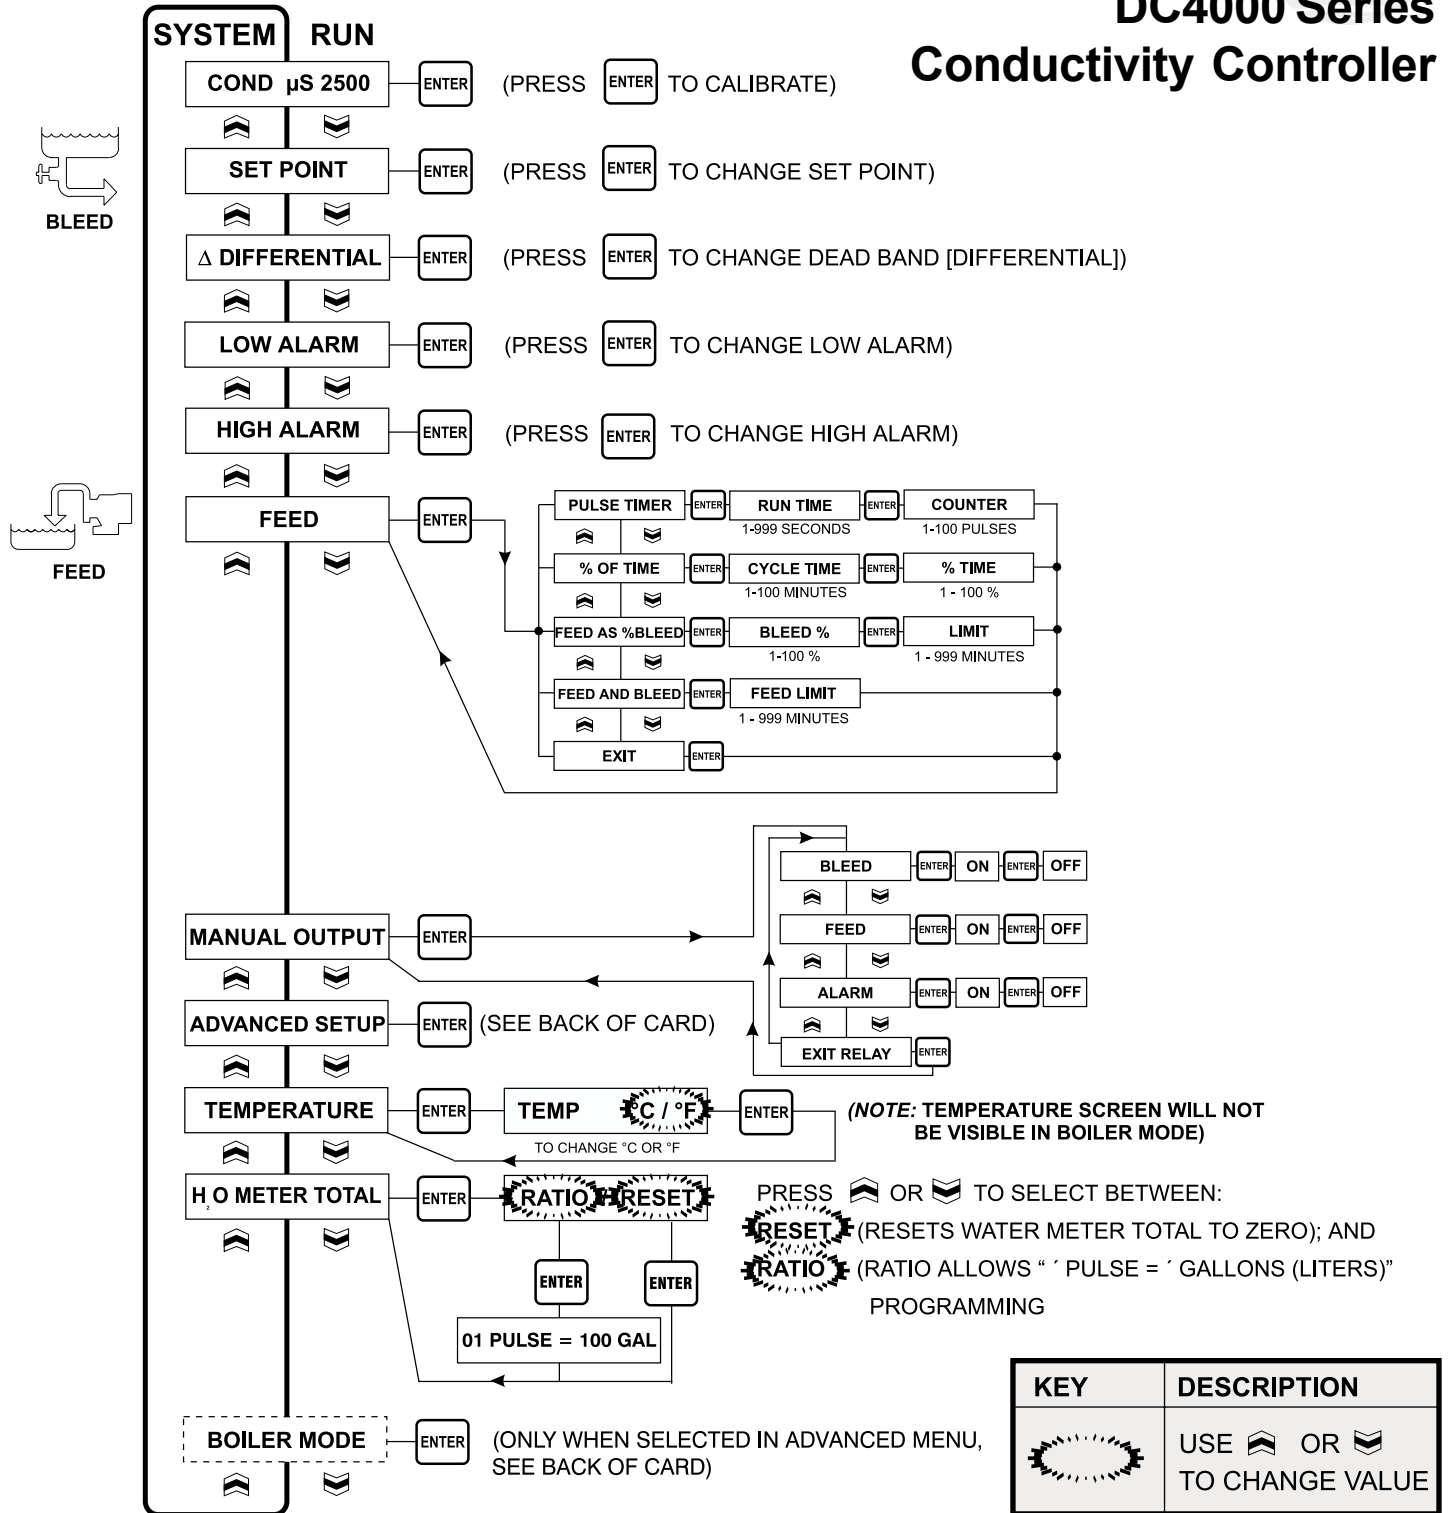

Quick Programming Card

DC4000 Series Conductivity Controller

8 Post Office Square
Acton, MA 01720 USA
TEL: (978) 263-9800
FAX: (978) 264-9172
<http://www.lmipumps.com>

NOTE: THE BOILER MODE MUST BE SELECTED IN THE ADVANCED MENU (UNDER CONTROL).

DC4000 Series Conductivity Controller Quick Programming Card