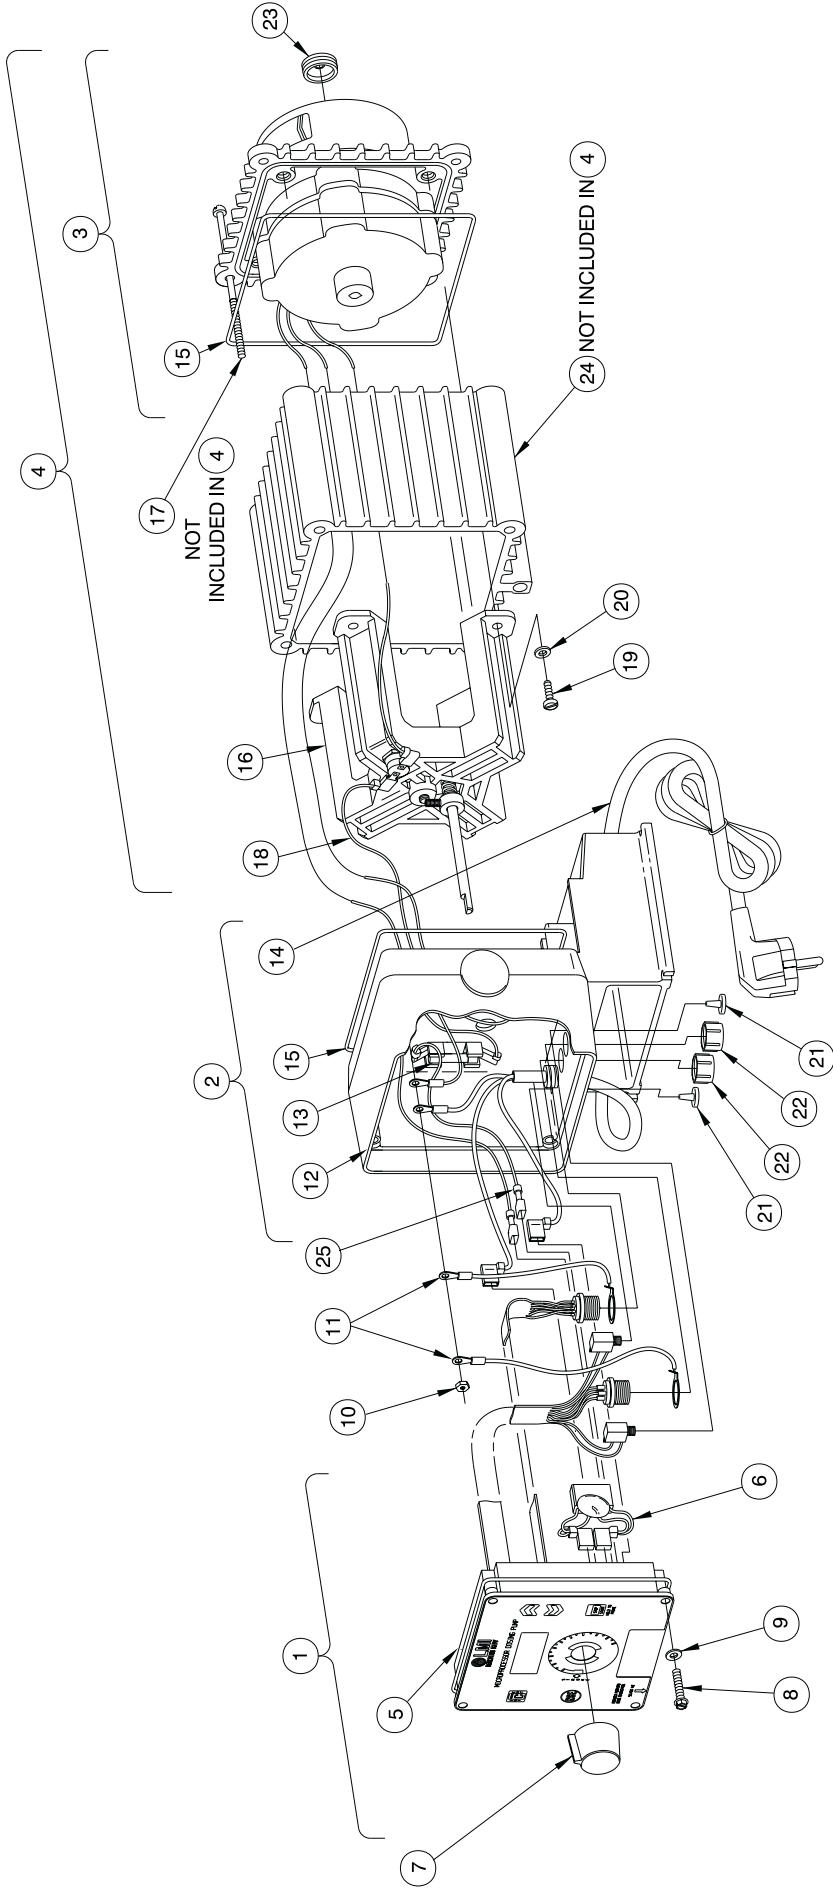

Series B9 Drive Assembly Exploded View Diagram

Series B9 Drive Assembly Parts List

KEY NO	MODEL SERIES	PART NO.	DESCRIPTION	QTY.
1	B911	35901CE	Control Panel Assembly, 120V	1
	B921, B931, B941	35895CE	Control Panel Assembly, 120V	1
	B912, B913, B915, B916, B917	35954CE	Control Panel Assembly, 230V	1
	B922, B923, B925, B926, B927	35953CE	Control Panel Assembly, 230V	1
	B932, B933, B935, B936, B937			
	B942, B943, B945, B946, B947			
2	B911, B921, B931, B941	35949CE	Housing Assembly, 120V	1
	B912, B922, B932, B942	35955CE	Housing Assembly, 230V	1
	B913, B923, B933, B943	35950CE	Housing Assembly, 220-240V/DIN	1
	B915, B925, B935, B945	35951CE	Housing Assembly, 220-240V/UK	1
	B916, B926, B936, B946	35956CE	Housing Assembly, 220-240V/AUST	1
	B917, B927, B937, B947	35952CE	Housing Assembly, 220-240C SWISS	1
3	B911, B921	26893CE	EPU and Spacer Assembly	1
	B912, B913, B915, B916, B917	26894CE		
	B922, B923, B925, B926, B927			
	B932, B933, B935, B936, B937	26897CE		
	B942, B943, B945, B946, B947	26898CE		
		29618CE		
4	B911, B921	29619CE		
	B912, B913, B915, B916, B917	31927CE	EPU & Spacer Assembly w/Stroke Adj.	1
	B922, B923, B925, B926, B927	31928CE		
	B731	31929CE		
	B932, B933, B935, B936, B937	31930CE		
	B942, B943, B945, B946, B947	31931CE		
5	B911, B921, B931, B941	31932CE		
	B912, B913, B915, B916, B917	10166	O-Ring	1
	B922, B923, B925, B926, B927	35254	Varistor Assembly, 120V	1
	B932, B933, B935, B936, B937	35255	Varistor Assembly, 230V	1
	B942, B943, B945, B946, B947			
		31891	Stroke Knob	1
8	B9	30306	Screw, Self Tapping	4
	B9	33889	Washer	4