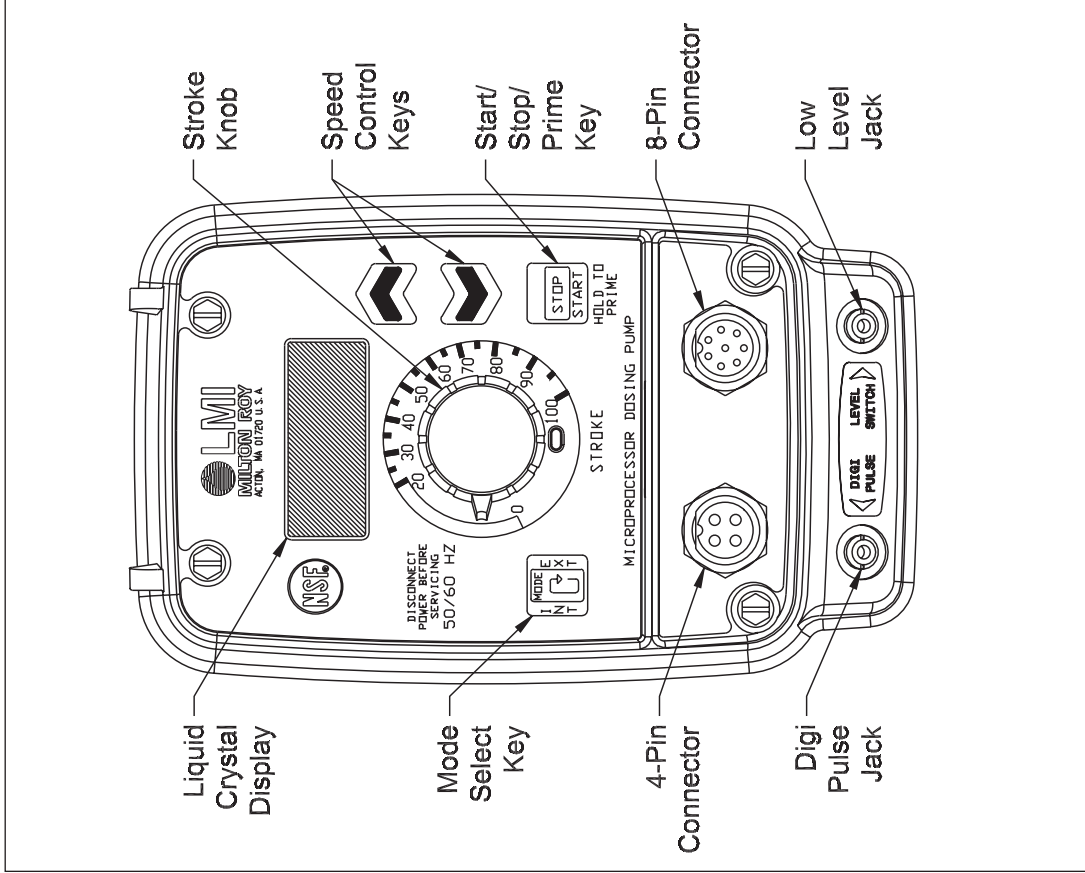

Series AA9 Control Panel Detail