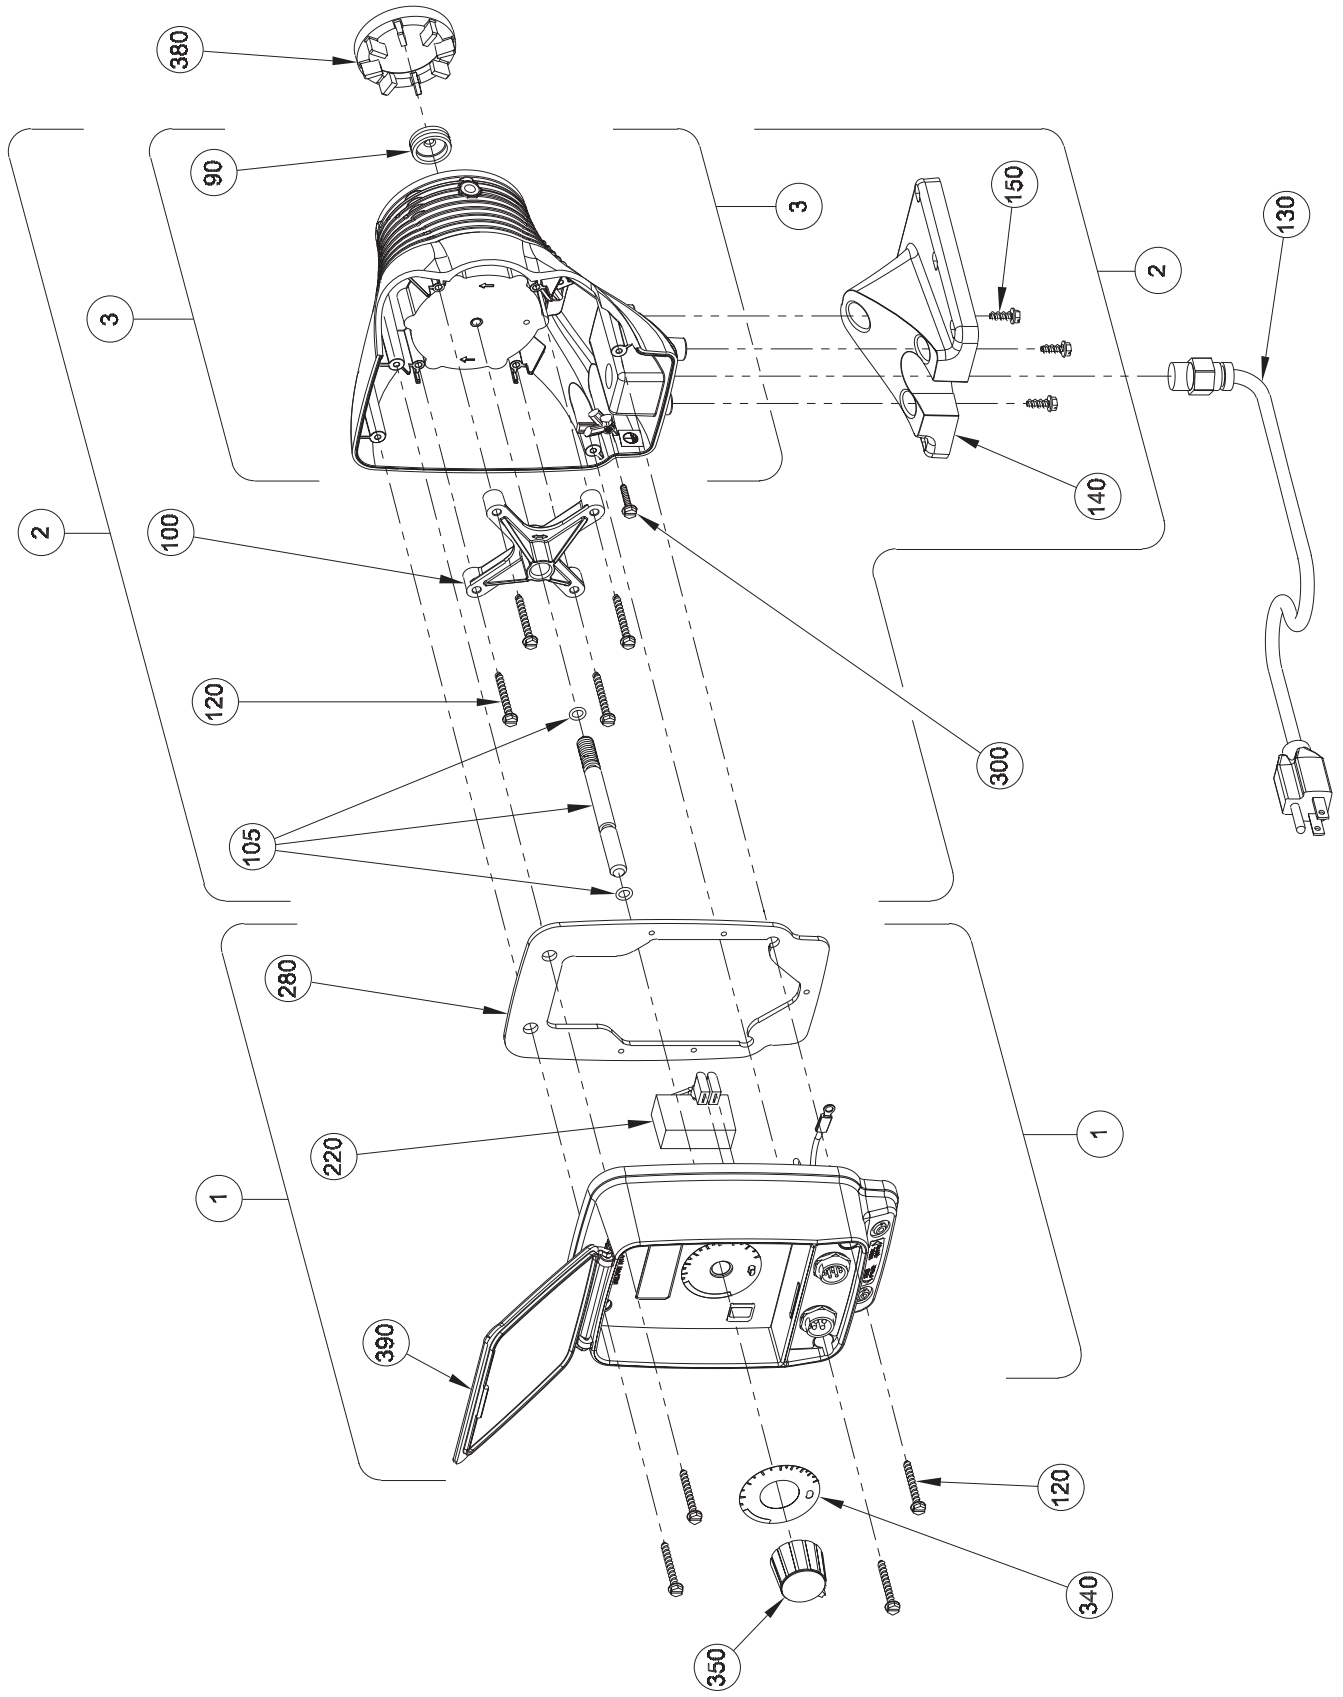

Series AA9 Drive Assembly Parts List

Key No.	Model Series	Part No.	Description	Part No.	Description	Qty.	
130	AA941, AA951, AA961, AA971, AA981	29033CE	Power Cord Assembly, 115V	29033CE	Power Cord Assembly, 115V	1	
	AA942, AA952, AA962, AA972, AA982	29039CE	Power Cord Assembly, 230V US	29039CE	Power Cord Assembly, 230V US	1	
	AA943, AA953, AA963, AA973, AA983	29042CE	Power Cord Assembly, 230V DIN	29042CE	Power Cord Assembly, 230V DIN	1	
	AA945, AA955, AA965, AA975, AA985	29044CE	Power Cord Assembly, 240V UK	29044CE	Power Cord Assembly, 240V UK	1	
	AA946, AA956, AA966, AA976, AA986	29046CE	Power Cord Assembly, 250V AU/ST	29046CE	Power Cord Assembly, 250V AU/ST	1	
	AA947, AA957, AA967, AA977, AA987	29048CE	Power Cord Assembly, 230V SWISS	29048CE	Power Cord Assembly, 230V SWISS	1	
	AA9	37879	Foot	37879	Foot	1	
	AA9	38199	Screw	38199	Screw	3	
	AA9	10422	Retaining Ring	10422	Retaining Ring	1	
	AA9	35254	MOV and Capacitor Assy, 115V	35254	MOV and Capacitor Assy, 115V	1	
	220	AA942, AA952, AA962, AA972, AA982					
		AA943, AA953, AA963, AA973, AA983					
		AA945, AA955, AA965, AA975, AA985	35255	MOV and Capacitor Assy, 230-250V	35255	MOV and Capacitor Assy, 230-250V	1
AA946, AA956, AA966, AA976, AA986							
AA947, AA957, AA967, AA977, AA987							
AA9		38887	Gasket	38887	Gasket	1	
300	AA9	41244	Screw	41244	Screw	1	
	AA9	30374	Stroke Dial	30374	Stroke Dial	1	
340	AA9	29269	Stroke Dial	29269	Stroke Dial	1	
	AA9	29268	Stroke Dial	29268	Stroke Dial	1	
350	AA9	31890	Stroke Knob Assembly	31890	Stroke Knob Assembly	1	
	AA9	29445	Disk, 0.5	29445	Disk, 0.5	1	
380	AA9	29437	Disk, 0.9	29437	Disk, 0.9	1	
	AA9	29442	Disk, 1.8	29442	Disk, 1.8	1	
390	AA9	37974	Cover	37974	Cover	1	