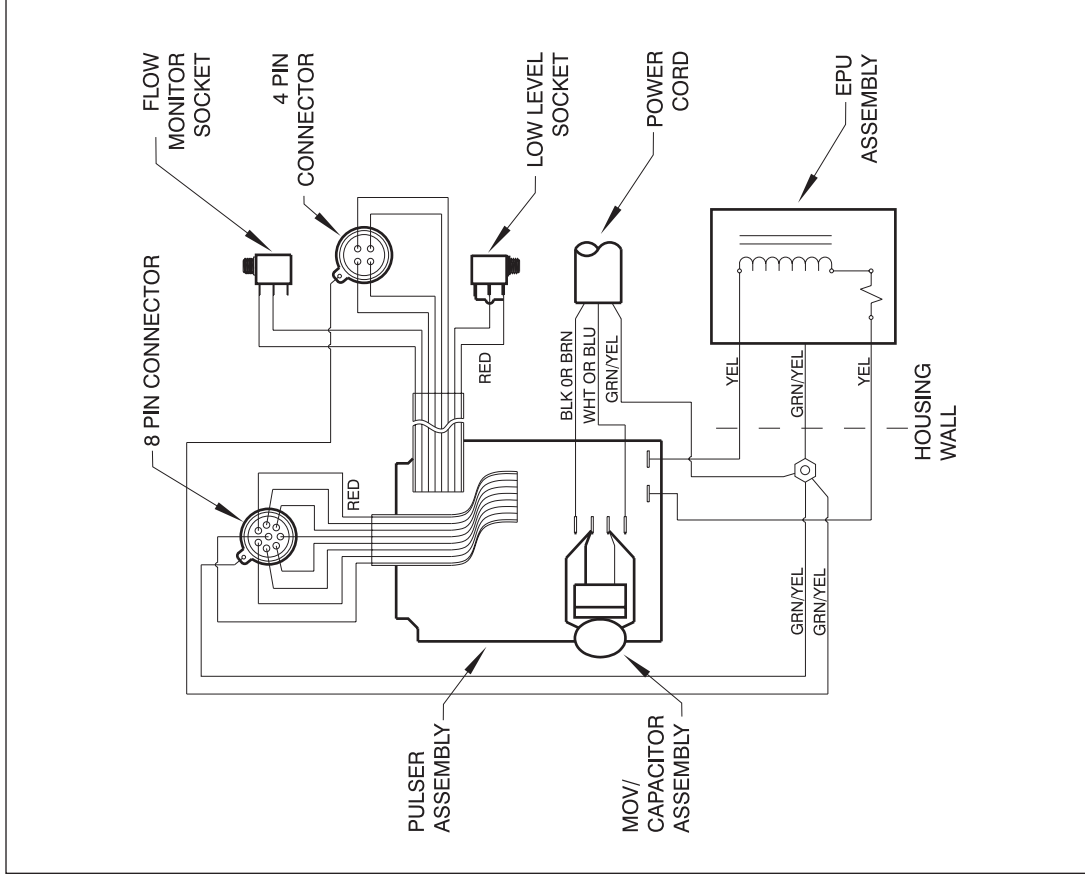

Series AA9 Wiring Diagram

© 2003 LMI Milton Roy - USA - All Rights Reserved
Printed in USA
Specifications subject to change without notice.