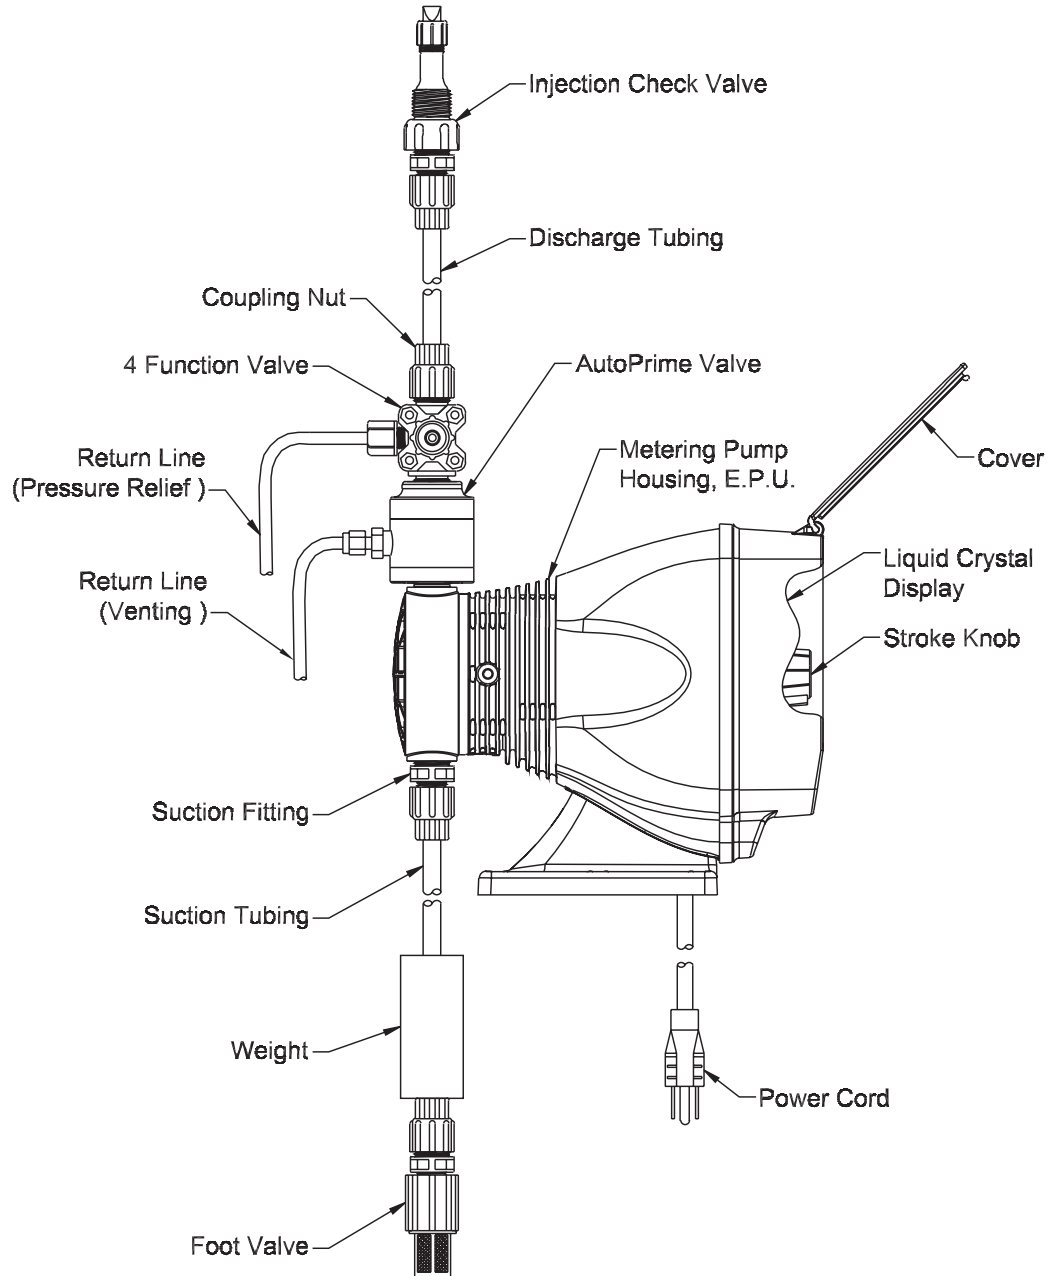

Instruction Supplement

Series AA9

Electronic Metering Pump

Metering Pump Component Diagram

201 Ivyland Road
Ivyland, PA 18974 USA
TEL: (215) 293-0401
FAX: (800) 327-7563
<http://www.lmipumps.com>