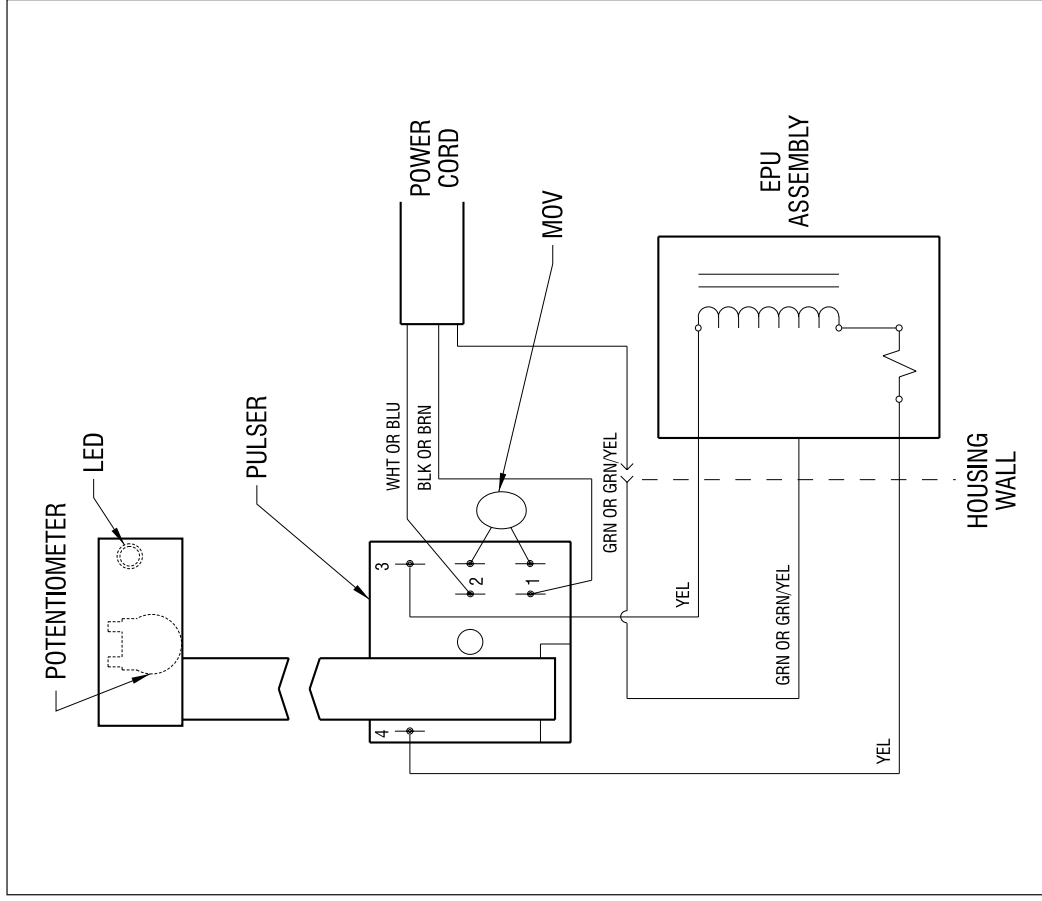

Series AA7 Wiring Diagram

© 2003 LMI Milton Roy - USA - All Rights Reserved
Printed in USA
Specifications subject to change without notice.