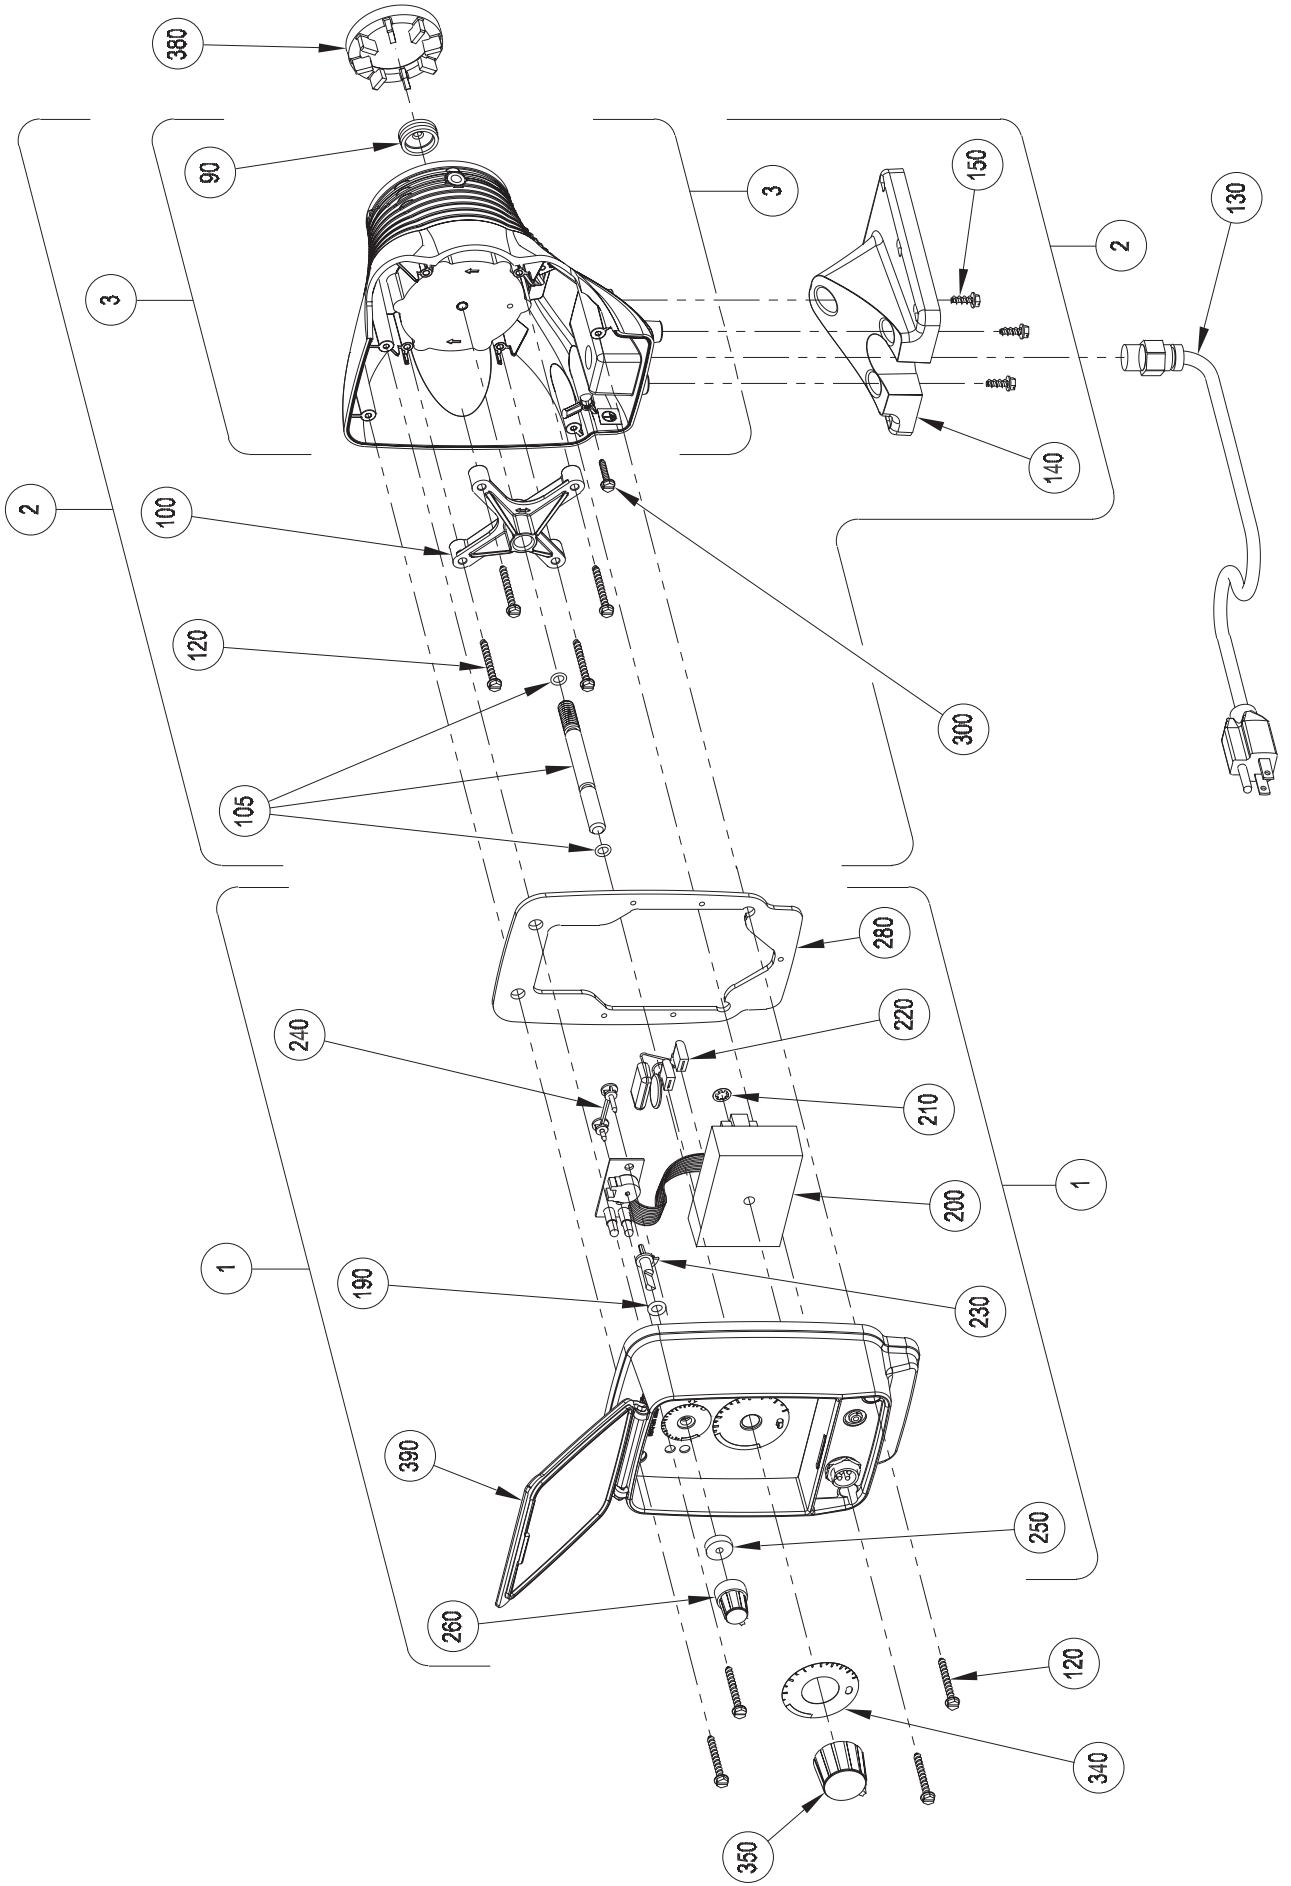

1975.A 08/03

Series AA7 Drive Assembly Exploded View Diagram

Series AA7 Drive Assembly Parts List

Key No.	Model Series	Part No.	Description	Qty.
1	AA741, AA751, AA761, AA771, AA781	48016	Control Panel Assembly, 115V	1
	AA742, AA752, AA762, AA772, AA782			
	AA743, AA753, AA763, AA773, AA783			
	AA745, AA755, AA765, AA775, AA785	48017	Control Panel Assembly, 230-250V	1
	AA746, AA756, AA766, AA776, AA786			
	AA747, AA757, AA767, AA777, AA787			
	AA741, AA751	48034	EPU w/ Stroke Adjustment, 115V	1
	AA742, AA743, AA745, AA746, AA747	48035	EPU w/ Stroke Adjustment, 230-250V	1
	AA752, AA753, AA755, AA756, AA757			
	AA761	48036	EPU w/ Stroke Adjustment, 115V	1
2	AA762, AA763, AA765, AA766, AA767	48037	EPU w/ Stroke Adjustment, 230-250V	1
	AA771, AA781	48038	EPU w/ Stroke Adjustment, 115V	1
	AA772, AA773, AA775, AA776, AA777	48039	EPU w/ Stroke Adjustment, 230-250V	1
	AA782, AA783, AA785, AA786, AA787			
	AA741, AA751	48025	EPU, 115V	1
	AA742, AA743, AA745, AA746, AA747	48026	EPU, 230-250V	1
	AA752, AA753, AA755, AA756, AA757			
	AA761	48027	EPU, 115V	1
	AA762, AA763, AA765, AA766, AA767	48028	EPU, 230-250V	1
	AA771, AA781	48029	EPU, 115V	1
3	AA772, AA773, AA775, AA776, AA777	48030	EPU, 230-250V	1
	AA782, AA783, AA785, AA786, AA787			
	AA7	10973	Seal	1
	AA7	38886	Stroke Adjustment Bracket	1
	AA7	48012	Stroke Adjustment Shaft Assembly	1
	AA7	41227	Screw	8
	AA741, AA751, AA761, AA771, AA781	29033CE	Power Cord Assembly, 115V	1
	AA742, AA752, AA762, AA772, AA782	29039CE	Power Cord Assembly, 230V US	1
	AA743, AA753, AA763, AA773, AA783	29042CE	Power Cord Assembly, 230V DIN	1
	AA745, AA755, AA765, AA775, AA785	29044CE	Power Cord Assembly, 240V UK	1