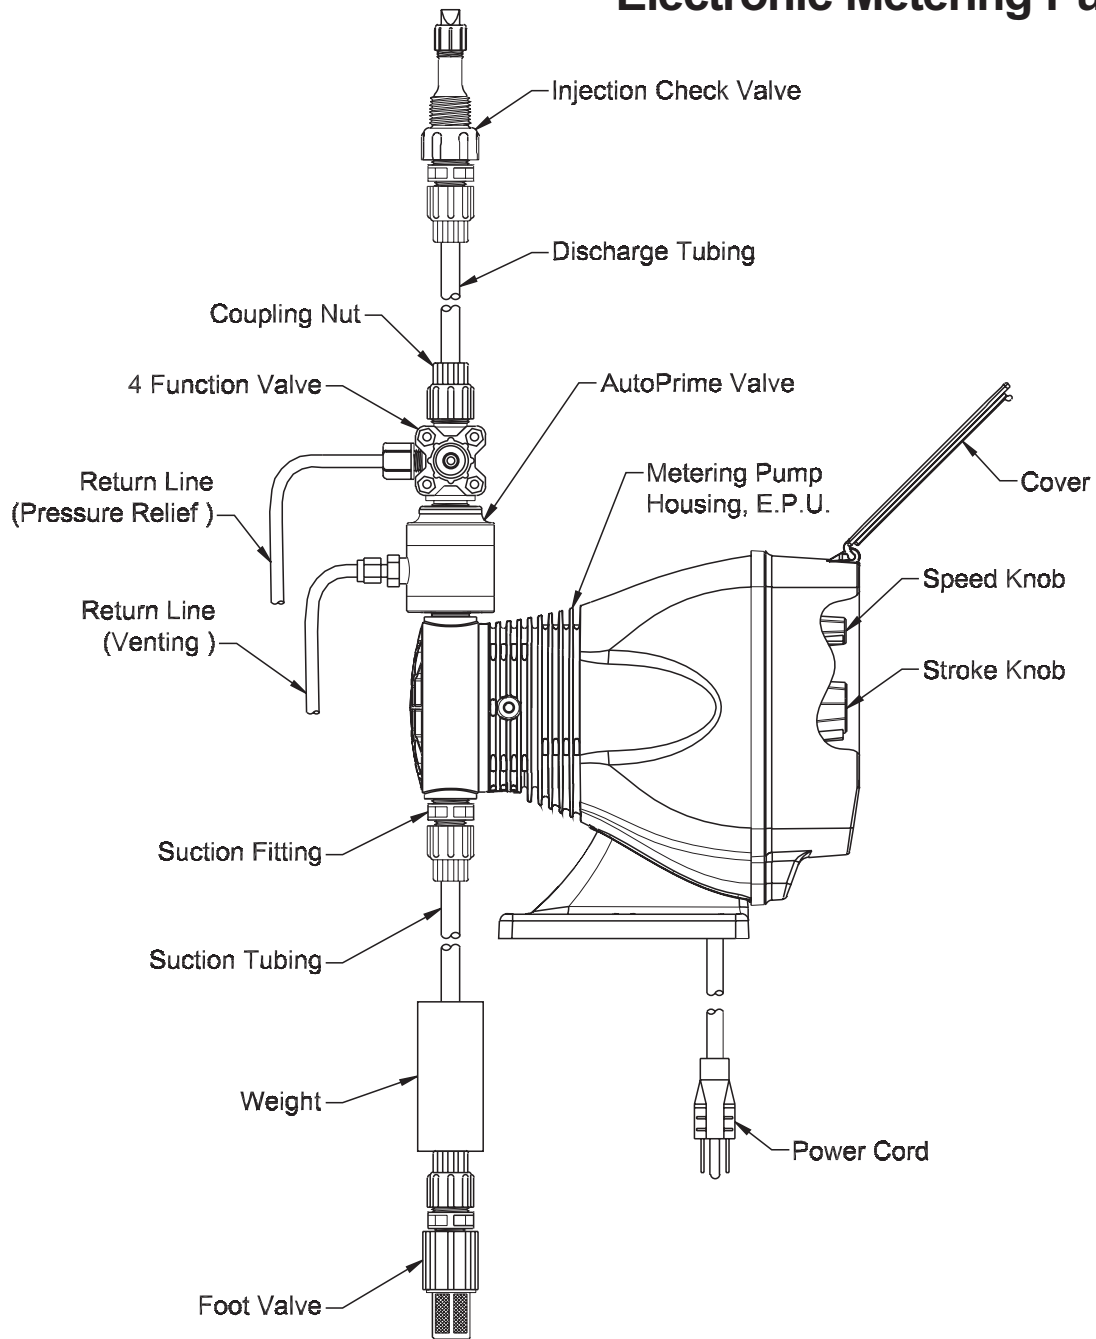

Instruction Supplement

Series AA1

Electronic Metering Pump

Metering Pump Component Diagram

201 Ivyland Road
Ivyland, PA 18974 USA
TEL: (215) 293-0401
FAX: (800) 327-7563
<http://www.lmipumps.com>

ISO 9001 Certified

1972.A 08/03