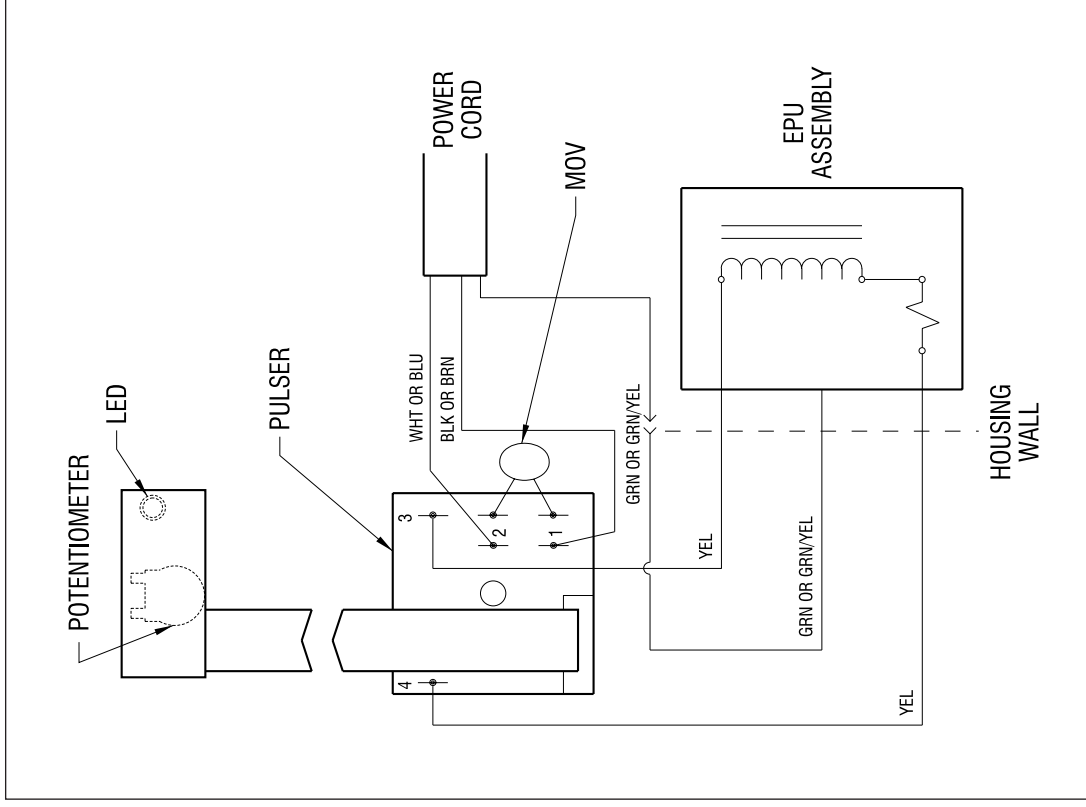

Series AA1 Wiring Diagram

© 2003 LMI Milton Roy - USA - All Rights Reserved
Printed in USA
Specifications subject to change without notice.