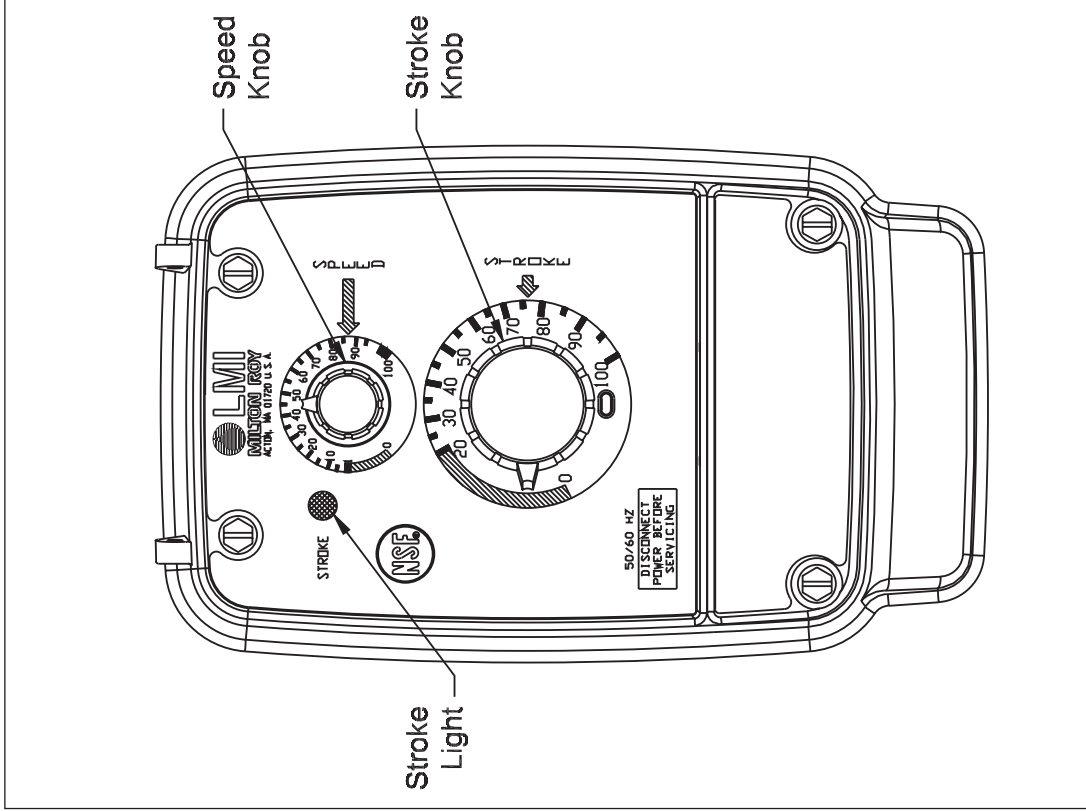

Series AA1 Control Panel Detail