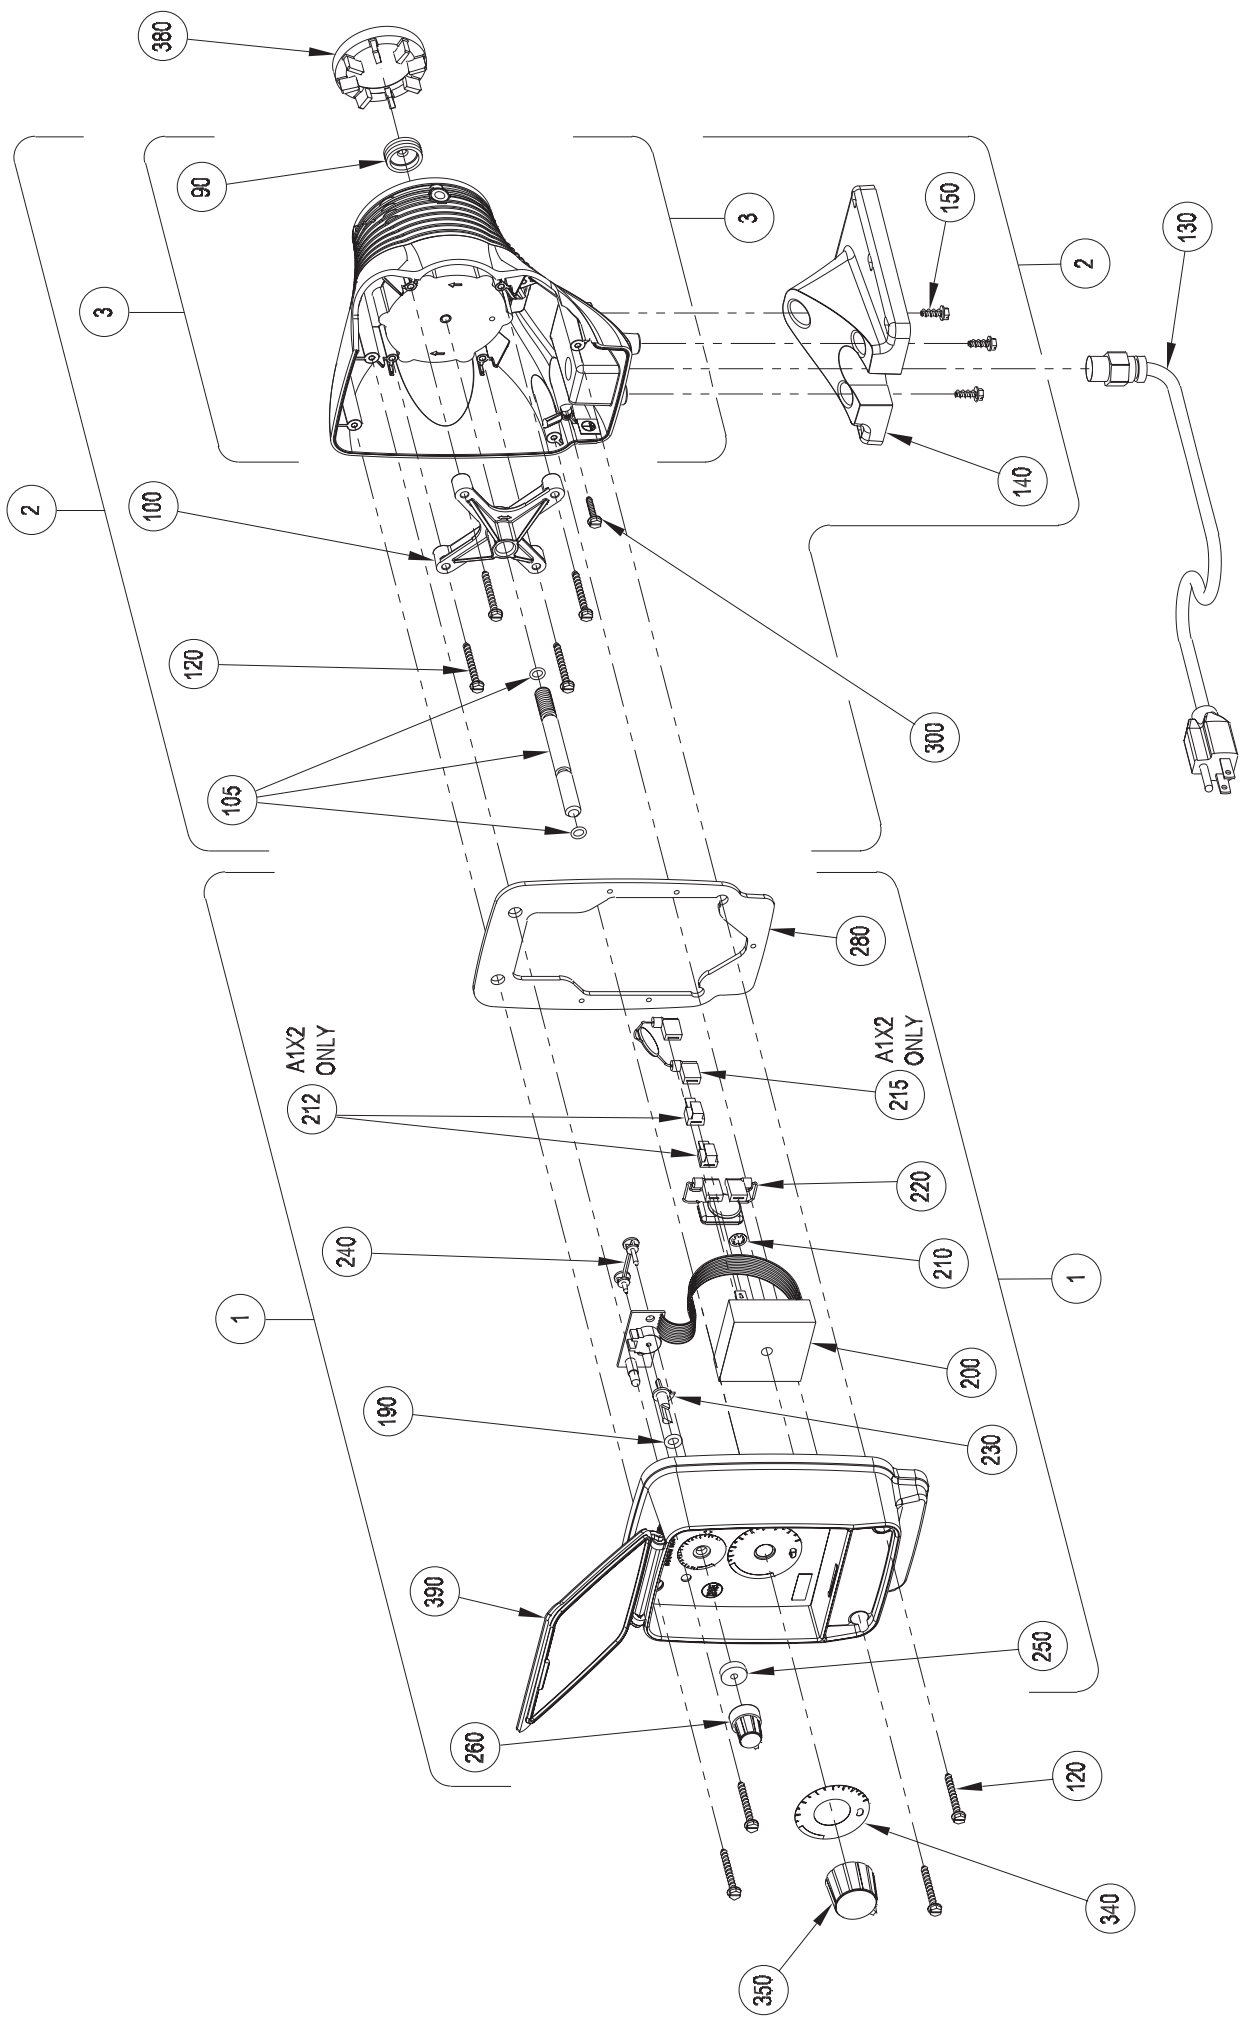

## Series AA1 Drive Assembly Parts List

Key No.	Model Series	Part No.	Description	Qty.
1	AA141, AA151, AA161, AA171, AA181	48013	Control Panel Assembly, 115V	1
	AA142, AA152, AA162, AA172, AA182	48014	Control Panel Assembly, 230V US	1
	AA143, AA145, AA146, AA147			
	AA153, AA155, AA156, AA157			
	AA163, AA165, AA166, AA167	48015	Control Panel Assembly, 230-250V	1
	AA173, AA175, AA176, AA177			
	AA183, AA185, AA186, AA187			
	AA141, AA151	48034	EPU w/ Stroke Adjustment, 115V	1
	AA142, AA143, AA145, AA146, AA147			
	AA152, AA153, AA155, AA156, AA157	48035	EPU w/ Stroke Adjustment, 230-250V	1
2	AA161	48036	EPU w/ Stroke Adjustment, 115V	1
	AA162, AA163, AA165, AA166, AA167	48037	EPU w/ Stroke Adjustment, 230-250V	1
	AA171, AA181	48038	EPU w/ Stroke Adjustment, 115V	1
	AA172, AA173, AA175, AA176, AA177			
	AA182, AA183, AA185, AA186, AA187	48039	EPU w/ Stroke Adjustment, 230-250V	1
	AA141, AA151	48025	EPU, 115V	1
	AA142, AA143, AA145, AA146, AA147	48026	EPU, 230-250V	1
3	AA152, AA153, AA155, AA156, AA157	48027	EPU, 115V	1
	AA161	48028	EPU, 230-250V	1
	AA162, AA163, AA165, AA166, AA167	48029	EPU, 115V	1
	AA171, AA181			
	AA172, AA173, AA175, AA176, AA177	48030	EPU, 230-250V	1
90	AA182, AA183, AA185, AA186, AA187	10973	Seal	1
	AA1	38886	Stroke Adjustment Bracket	1
100	AA1	48012	Stroke Adjustment Shaft Assembly	1
105	AA1	41227	Screw	8
130	AA141, AA151, AA161, AA171, AA181	29033CE	Power Cord Assembly, 115V	1
	AA142, AA152, AA162, AA172, AA182	29039CE	Power Cord Assembly, 230V US	1
	AA143, AA153, AA163, AA173, AA183	29042CE	Power Cord Assembly, 230V DIN	1
	AA145, AA155, AA165, AA175, AA185	29044CE	Power Cord Assembly, 240V UK	1
	AA146, AA156, AA166, AA176, AA186	29046CE	Power Cord Assembly, 250V AU/ST	1
	AA147, AA157, AA167, AA177, AA187	29048CE	Power Cord Assembly, 230V SWISS	1
	AA1	37879	Foot	1
	AA1	38199	Screw	3
	AA1	34497	O-Ring	1
	AA1	35708	Pulser	1
	AA1	10422	Retaining Ring	1
	AA142, AA152, AA162, AA172, AA182	25507	Adapter	2
	AA142, AA152, AA162, AA172, AA182	48043	Varistor Assembly, 230V US	1
	AA141, AA151, AA161, AA171, AA181	35243	MOV and Capacitor Assy, 115V	1
	AA142, AA152, AA162, AA172, AA182			
	AA143, AA153, AA163, AA173, AA183	35237	MOV and Capacitor Assy, 230-250V	1
	AA145, AA155, AA165, AA175, AA185			
	AA146, AA156, AA166, AA176, AA186			
	AA147, AA157, AA167, AA177, AA187			
	220	AA1	35743	Speed Shaft
AA1		35744	Dual Pin	1
AA1		30803	Gasket	1
AA1		30709	Speed Knob	1
AA1		38887	Gasket	1
AA1		41244	Screw	1
AA16		30374	Stroke Dial	1
AA17		29269	Stroke Dial	1
AA18		29268	Stroke Dial	1
AA1		31890	Stroke Knob Assembly	1
340	AA14, AA17	29445	Disk, 0.5	1
	AA15, AA18	29437	Disk, 0.9	1
	AA16	29442	Disk, 1.8	1
350	AA1	37974	Cover	1
	AA1			