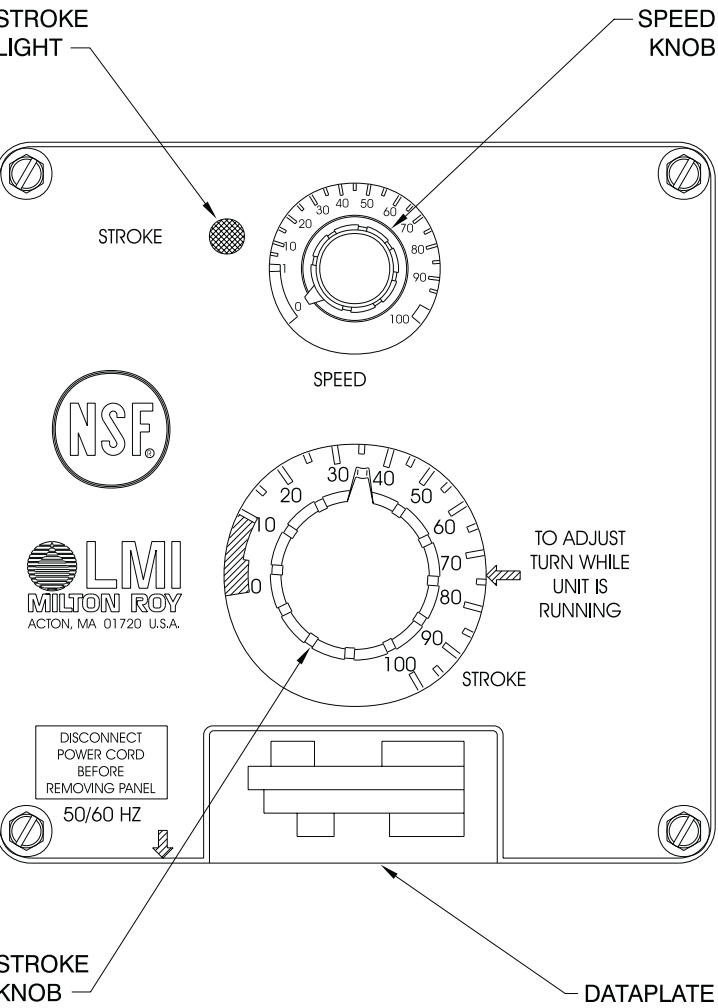

Series B1 Control Panel Detail