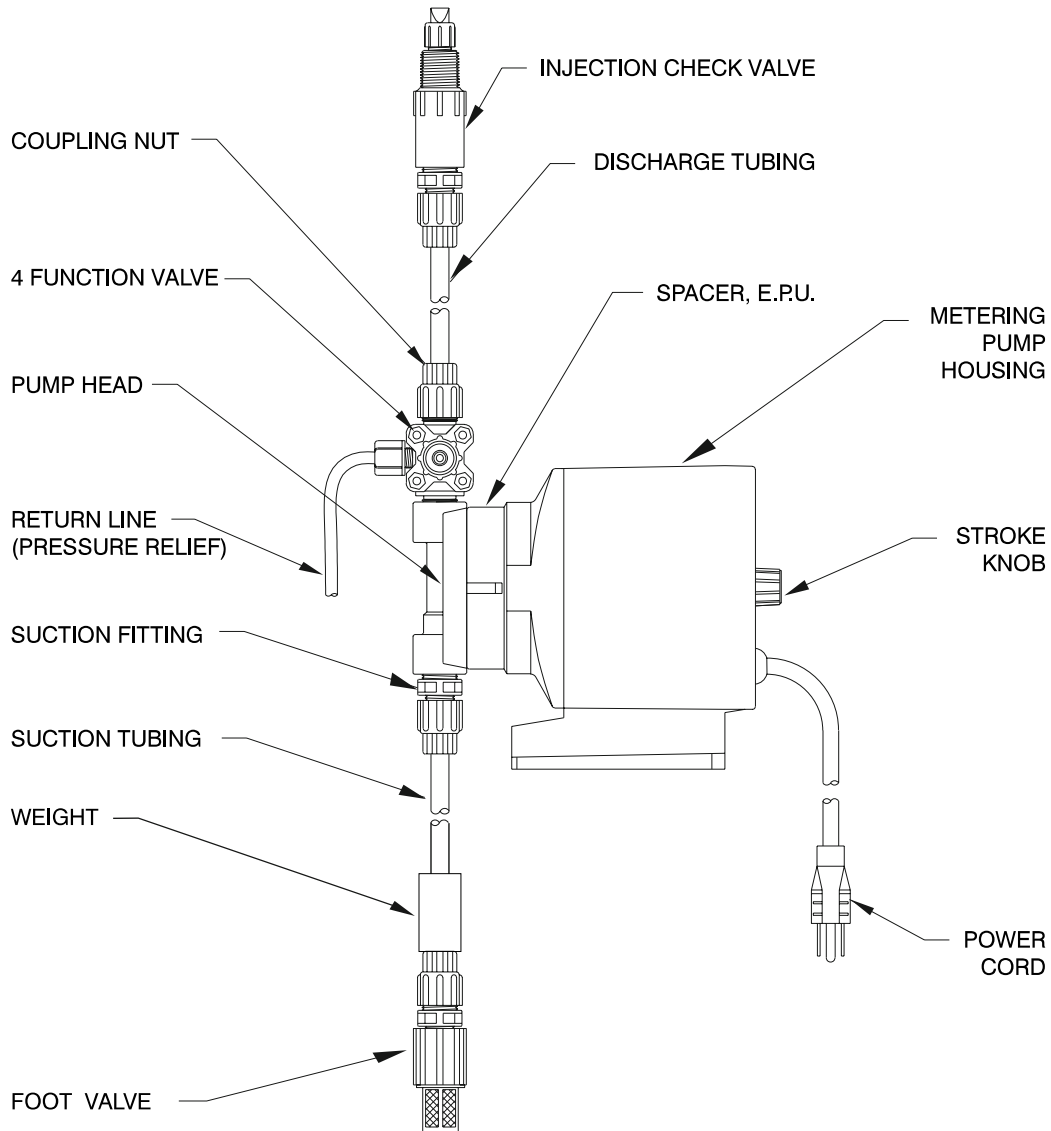

Instruction **Supplement**

Series P0 Electronic Metering Pump

Metering Pump Component Diagram

8 Post Office Square
Acton, MA 01720 USA
TEL: (508) 263-9800
FAX: (508) 264-9172
<http://www.lmipumps.com>

Series B1 Drive Assembly Parts List

Model	Part No.	Description	Qty.
B111	36774	CONTROL PANEL ASSEMBLY, 115V	1
B, B115, B117	36775	CONTROL PANEL ASSEMBLY, 230- 250V	1
B1, B131, B141	36232	CONTROL PANEL ASSEMBLY, 115V	1
B, B133, B143	36233	CONTROL PANEL ASSEMBLY, 230-250V	1
B, B135, B145	36233	CONTROL PANEL ASSEMBLY, 230-250V	1
B, B137, B147	36233	CONTROL PANEL ASSEMBLY, 230-250V	1
B121, B131, B141	26087CE	HOUSING ASSEMBLY, 115V	1
B123, B133, B143	26089CE	HOUSING ASSEMBLY, 230V DIN	1
B125, B135, B145	26819CE	HOUSING ASSEMBLY, 240V UK	1
B127, B137, B147	28256CE	HOUSING ASSEMBLY, 230V SWISS	1
B111, B121	31927CE	EPU & SPACER W/STROKE ADJ 115V 0.9SI	1
B113, B123	31928CE	EPU & SPACER W/STROKE ADJ 230V 0.9SI	1
B115, B125	31928CE	EPU & SPACER W/STROKE ADJ 230V 0.9SI	1
B117, B127	31928CE	EPU & SPACER W/STROKE ADJ 230V 0.9SI	1
B131	31929CE	EPU & SPACER W/STROKE ADJ 115V 1.8SI	1
B, B135, B137	31930CE	EPU & SPACER W/STROKE ADJ 230V 1.8SI	1
B141	31931CE	EPU & SPACER W/STROKE ADJ 115V 3.0SI	1
B, B145, B147	31932CE	EPU & SPACER W/STROKE ADJ 230V 3.0SI	1
B111, B121	26893CE	EPU & SPACER ASSEMBLY, 115V 0.9SI	1
B113, B123	26894CE	EPU & SPACER ASSEMBLY, 230V 0.9SI	1
B115, B125	26894CE	EPU & SPACER ASSEMBLY, 230V 0.9SI	1
B117, B127	26894CE	EPU & SPACER ASSEMBLY, 230V 0.9SI	1
B131	26897CE	EPU & SPACER ASSEMBLY, 115V 1.8SI	1
B, B135, B137	26898CE	EPU & SPACER ASSEMBLY, 230V 1.8SI	1
B141	29618CE	EPU & SPACER ASSEMBLY, 115V 3.0SI	1
B, B145, B147	29619CE	EPU & SPACER ASSEMBLY, 230V 3.0SI	1
B1	30709	SPEED KNOB	1
B1	30803	GASKET	1

Key No.	Model	Part No.	Description
7	B1	36256	PANEL WITH NAMEPLATE
8	B1	10166	O-RING
9	B1	10465	GROMMET
10	B1	34497	O-RING
11	B1	35743	SPEED SHAFT
12	B1	35744	DUAL PIN
13	B1	31891	STROKE KNOB ASSEMBLY
14	B111, B113, B115, B117	25882	STROKE DIAL
15	B1	30306	SCREW
16	B1	36255	PULSER
17	B1	10422	RETAINING RING
18	B111, B121, B131, B141	35243	MOV/CAP ASM, 115V
	B113, B123, B133, B143	35237	MOV/CAP ASM, 230V
	B115, B125, B135, B145	35237	MOV/CAP ASM, 230V
	B117, B127, B137, B147	35237	MOV/CAP ASM, 230V
20	B1	10191	NUT, 6-32
21	B1	35398	HOUSING
23	B1	35269	O-RING
24	B1	31898CE	STROKE ADJUSTMENT ASSEMBLY
25	B111, B121, B131, B141	29033CE	POWER CORD ASSEMBLY, 115V
	B113, B123, B133, B143	29042CE	POWER CORD ASSEMBLY, 230V DIN
	B115, B125, B135, B145	29044CE	POWER CORD ASSEMBLY, 240V UK
	B117, B127, B137, B147	29048CE	POWER CORD ASSEMBLY, 230V SWISS
26	B1	10598	SCREW, 10-24 X .62 SS
27	B1	10415	WASHER, CONICAL
28	B1	25068	EPU SLEEVE
29	B1	25127	SCREW, 10-24 X 4.5 SS
30	B1	10973	SEAL