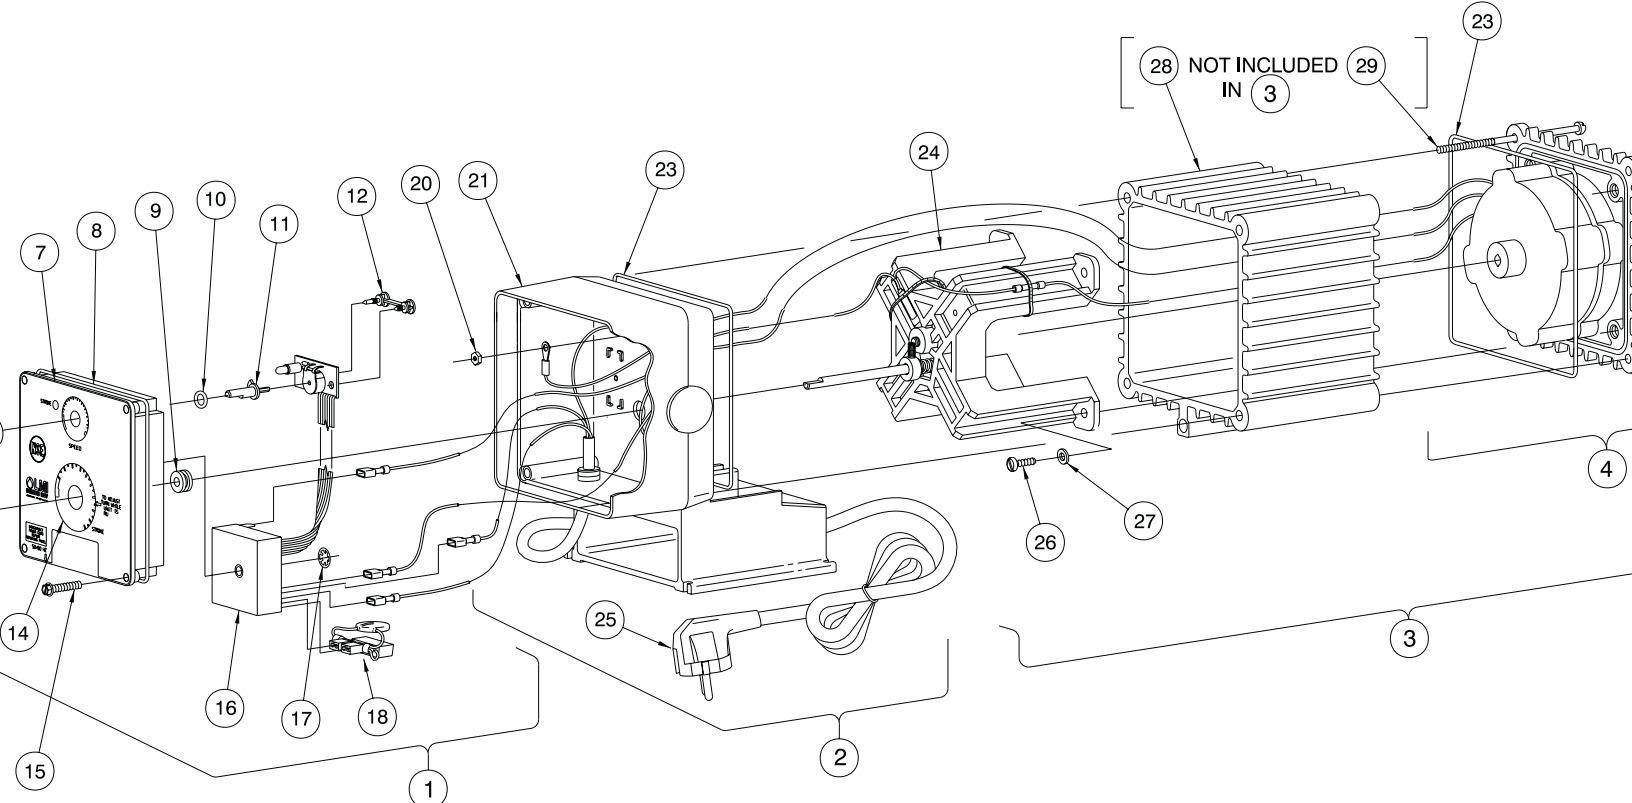

Series B1 Drive Assembly Parts List

Model	Part No.	Description	Qty.
B111	36774	CONTROL PANEL ASSEMBLY, 115V	1
B, B115, B117	36775	CONTROL PANEL ASSEMBLY, 230- 250V	1
B1, B131, B141	36232	CONTROL PANEL ASSEMBLY, 115V	1
B, B133, B143	36233	CONTROL PANEL ASSEMBLY, 230-250V	1
B, B135, B145	36233	CONTROL PANEL ASSEMBLY, 230-250V	1
B, B137, B147	36233	CONTROL PANEL ASSEMBLY, 230-250V	1
B121, B131, B141	26087CE	HOUSING ASSEMBLY, 115V	1
B123, B133, B143	26089CE	HOUSING ASSEMBLY, 230V DIN	1
B125, B135, B145	26819CE	HOUSING ASSEMBLY, 240V UK	1
B127, B137, B147	28256CE	HOUSING ASSEMBLY, 230V SWISS	1
B111, B121	31927CE	EPU & SPACER W/STROKE ADJ 115V 0.9SI	1
B113, B123	31928CE	EPU & SPACER W/STROKE ADJ 230V 0.9SI	1
B115, B125	31928CE	EPU & SPACER W/STROKE ADJ 230V 0.9SI	1
B117, B127	31928CE	EPU & SPACER W/STROKE ADJ 230V 0.9SI	1
B131	31929CE	EPU & SPACER W/STROKE ADJ 115V 1.8SI	1
B, B135, B137	31930CE	EPU & SPACER W/STROKE ADJ 230V 1.8SI	1
B141	31931CE	EPU & SPACER W/STROKE ADJ 115V 3.0SI	1
B, B145, B147	31932CE	EPU & SPACER W/STROKE ADJ 230V 3.0SI	1
B111, B121	26893CE	EPU & SPACER ASSEMBLY, 115V 0.9SI	1
B113, B123	26894CE	EPU & SPACER ASSEMBLY, 230V 0.9SI	1
B115, B125	26894CE	EPU & SPACER ASSEMBLY, 230V 0.9SI	1
B117, B127	26894CE	EPU & SPACER ASSEMBLY, 230V 0.9SI	1
B131	26897CE	EPU & SPACER ASSEMBLY, 115V 1.8SI	1
B, B135, B137	26898CE	EPU & SPACER ASSEMBLY, 230V 1.8SI	1
B141	29618CE	EPU & SPACER ASSEMBLY, 115V 3.0SI	1
B, B145, B147	29619CE	EPU & SPACER ASSEMBLY, 230V 3.0SI	1
B1	30709	SPEED KNOB	1
B1	30803	GASKET	1

Key No.	Model	Part No.	Description
7	B1	36256	PANEL WITH NAMEPLATE
8	B1	10166	O-RING
9	B1	10465	GROMMET
10	B1	34497	O-RING
11	B1	35743	SPEED SHAFT
12	B1	35744	DUAL PIN
13	B1	31891	STROKE KNOB ASSEMBLY
14	B111, B113, B115, B117	25882	STROKE DIAL
15	B1	30306	SCREW
16	B1	36255	PULSER
17	B1	10422	RETAINING RING
18	B111, B121, B131, B141	35243	MOV/CAP ASM, 115V
	B113, B123, B133, B143	35237	MOV/CAP ASM, 230V
	B115, B125, B135, B145	35237	MOV/CAP ASM, 230V
	B117, B127, B137, B147	35237	MOV/CAP ASM, 230V
20	B1	10191	NUT, 6-32
21	B1	35398	HOUSING
23	B1	35269	O-RING
24	B1	31898CE	STROKE ADJUSTMENT ASSEMBLY
25	B111, B121, B131, B141	29033CE	POWER CORD ASSEMBLY, 115V
	B113, B123, B133, B143	29042CE	POWER CORD ASSEMBLY, 230V DIN
	B115, B125, B135, B145	29044CE	POWER CORD ASSEMBLY, 240V UK
	B117, B127, B137, B147	29048CE	POWER CORD ASSEMBLY, 230V SWISS
26	B1	10598	SCREW, 10-24 X .62 SS
27	B1	10415	WASHER, CONICAL
28	B1	25068	EPU SLEEVE
29	B1	25127	SCREW, 10-24 X 4.5 SS
30	B1	10973	SEAL

Series B1 Drive Assembly Exploded View Diagram