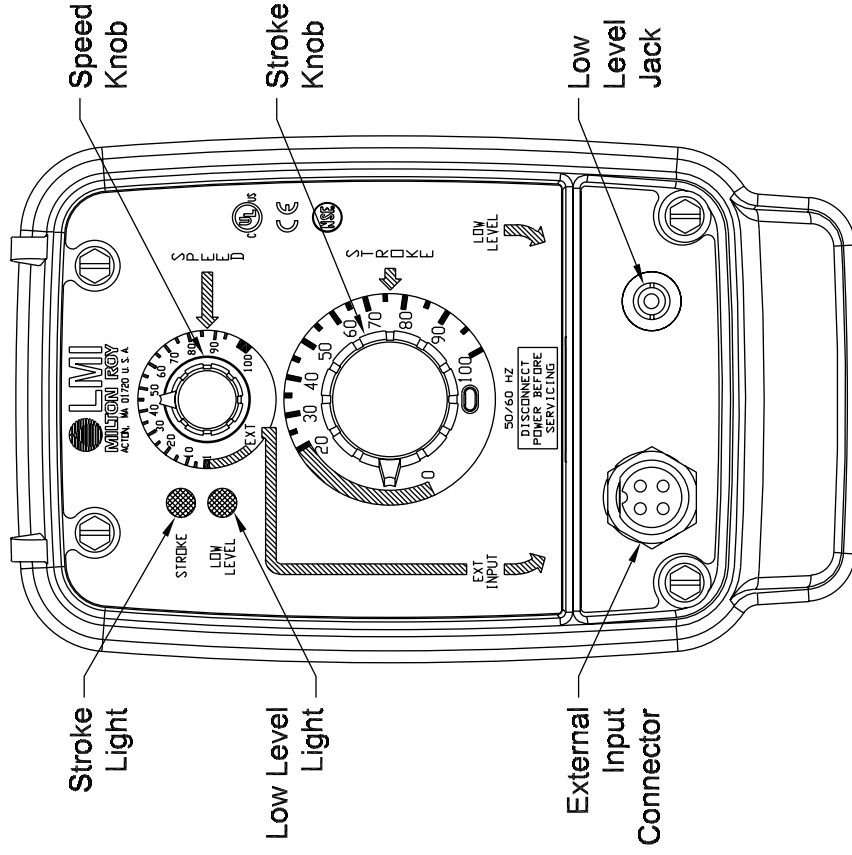

Series HH7 Control Panel Detail