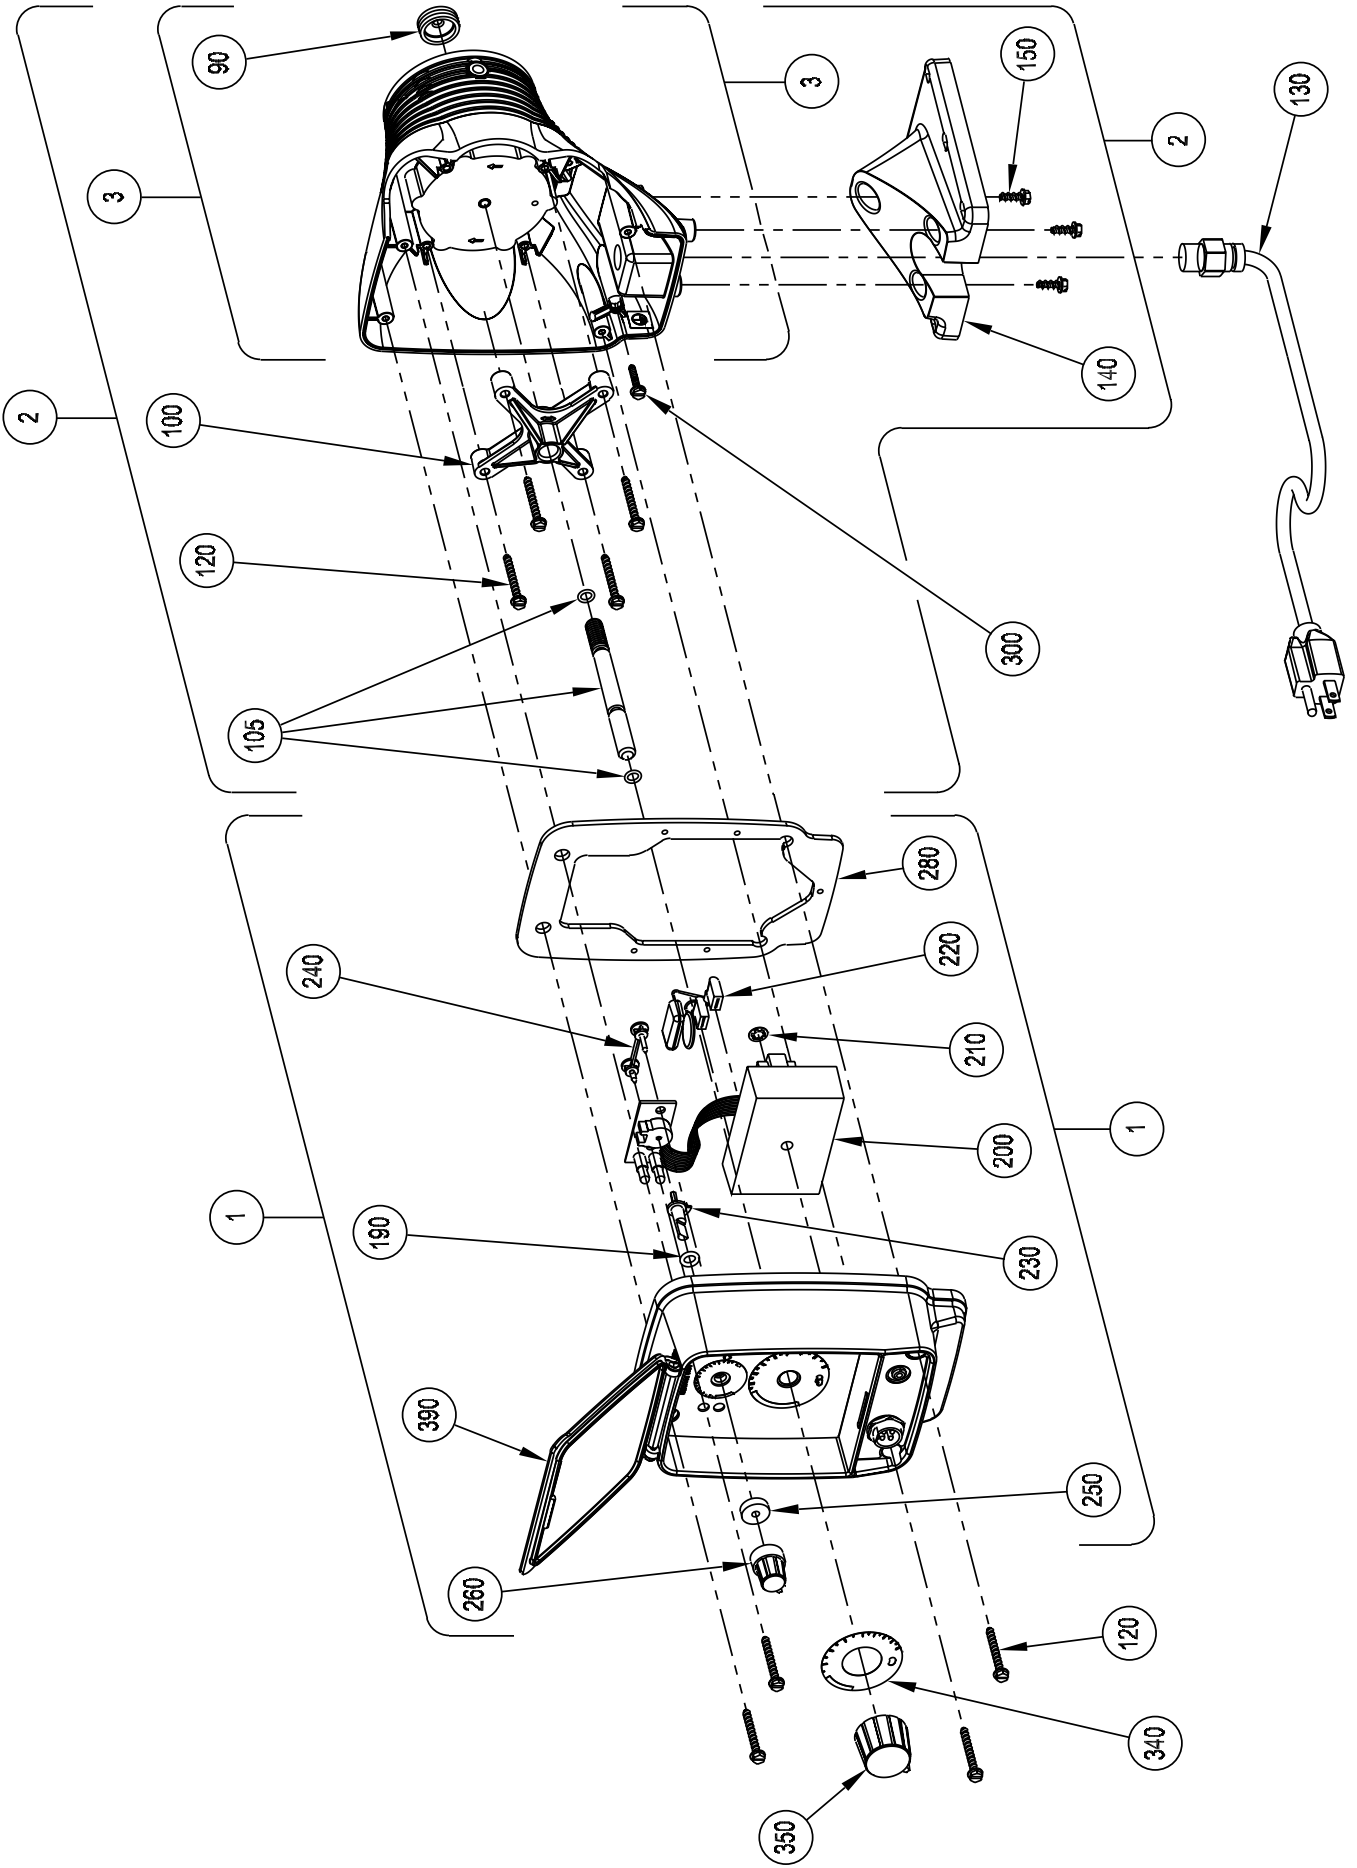

Series HH7 Drive Assembly Exploded View Diagram

Series HH7 Drive Assembly Parts List

Key No.	Model Series	Part No.	Description	Qty.
1	HH711, HH721, HH731 HH718, HH728, HH738	48016	Control Panel Assembly, 115V	1
	HH712, HH722, HH732 HH713, HH723, HH733 HH715, HH725, HH735 HH716, HH726, HH736 HH717, HH727, HH737	48017	Control Panel Assembly, 230-250V	1
	HH711, HH721, HH731 HH718, HH728, HH738	48071	EPU w/ Stroke Adjustment, 115V	1
	HH712, HH722, HH732 HH713, HH723, HH733 HH715, HH725, HH735 HH716, HH726, HH736 HH717, HH727, HH737	48072	EPU w/ Stroke Adjustment, 230-250V	1
	HH711, HH721, HH731 HH718, HH728, HH738	48073	EPU, 115V	1
	HH712, HH722, HH732 HH713, HH723, HH733 HH715, HH725, HH735 HH716, HH726, HH736 HH717, HH727, HH737	48074	EPU, 230-250V	1
	HH711, HH721, HH731 HH718, HH728, HH738	48075	Power Cord Assembly, 115V US, No Plug	1
2	HH711, HH721, HH731 HH718, HH728, HH738	37879	Foot	1
	HH712, HH722, HH732 HH713, HH723, HH733 HH715, HH725, HH735 HH716, HH726, HH736 HH717, HH727, HH737	38199	Screw	3
	HH711, HH721, HH731 HH718, HH728, HH738	34497	O-Ring	1
	HH711, HH721, HH731 HH718, HH728, HH738	37734	Pulser, 120V	1
	HH712, HH722, HH732 HH713, HH723, HH733 HH715, HH725, HH735 HH716, HH726, HH736 HH717, HH727, HH737	37735	Pulser, 230-250V	1
	HH711, HH721, HH731 HH718, HH728, HH738	10422	Retaining Ring	1
	HH711, HH721, HH731 HH718, HH728, HH738	35243	MOV and Capacitor Assy, 115V	1
3	HH712, HH722, HH732 HH713, HH723, HH733 HH715, HH725, HH735 HH716, HH726, HH736 HH717, HH727, HH737	35237	MOV and Capacitor Assy, 230-250V	1
	HH711, HH721, HH731 HH718, HH728, HH738	35743	Speed Shaft	1
	HH711, HH721, HH731 HH718, HH728, HH738	35744	Dual Pin	1
	HH711, HH721, HH731 HH718, HH728, HH738	30803	Gasket	1
	HH711, HH721, HH731 HH718, HH728, HH738	30709	Speed Knob	1
	HH711, HH721, HH731 HH718, HH728, HH738	38887	Gasket	1
	HH711, HH721, HH731 HH718, HH728, HH738	41244	Screw	1
130	HH711, HH721, HH731 HH718, HH728, HH738	35169	Stroke Dial	1
	HH712, HH722, HH732 HH713, HH723, HH733 HH715, HH725, HH735 HH716, HH726, HH736 HH717, HH727, HH737	35166	Stroke Dial	1
	HH712, HH722, HH732 HH713, HH723, HH733 HH715, HH725, HH735 HH716, HH726, HH736 HH717, HH727, HH737	35160	Stroke Dial	1
	HH711, HH721, HH731 HH718, HH728, HH738	31890	Stroke Knob Assembly	1
	HH711, HH721, HH731 HH718, HH728, HH738	37974	Cover	1
	HH711, HH721, HH731 HH718, HH728, HH738	10973	Seal	1
	HH711, HH721, HH731 HH718, HH728, HH738	38886	Stroke Adjustment Bracket	1
90	HH711, HH721, HH731 HH718, HH728, HH738	48012	Stroke Adjustment Shaft Assembly	1
	HH711, HH721, HH731 HH718, HH728, HH738	41227	Screw	8
	HH711, HH721, HH731 HH718, HH728, HH738	29033CE	Power Cord Assembly, 115V US	1
	HH712, HH722, HH732 HH713, HH723, HH733 HH715, HH725, HH735 HH716, HH726, HH736 HH717, HH727, HH737	29039CE	Power Cord Assembly, 230V US	1
	HH712, HH722, HH732 HH713, HH723, HH733 HH715, HH725, HH735 HH716, HH726, HH736 HH717, HH727, HH737	48076	Power Cord Assembly, 230V DIN	1
	HH715, HH725, HH735 HH716, HH726, HH736 HH717, HH727, HH737	48077	Power Cord Assembly, 240V UK	1
	HH716, HH726, HH736 HH717, HH727, HH737	29046CE	Power Cord Assembly, 250V AUST	1
HH717, HH727, HH737 HH718, HH728, HH738	29048CE	Power Cord Assembly, 230V SWISS	1	