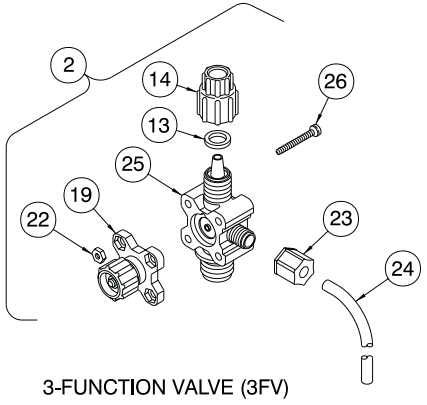

www.furrowpump.com

Liquid End **Sheet**

LE - 360 Series / 1.8 (IN²)

Washer on Bottom
Install 3-piece cartridge valve as shown in direction of flow arrow

Washer on Top
Install 3-piece cartridge valve as shown in direction of flow arrow