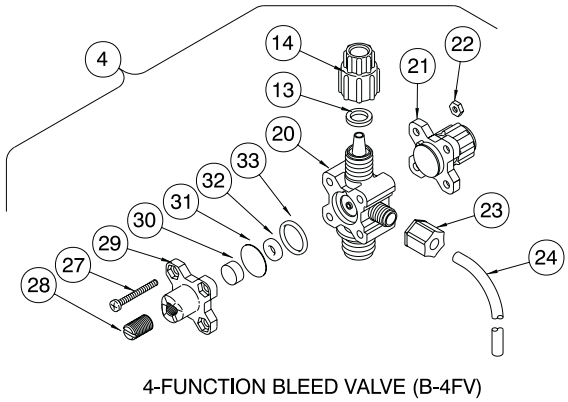

www.furrowpump.com

Liquid End **Sheet**

LE - 360 Series / 1.8 (IN²)

Washer on Bottom
Install 3-piece cartridge valve as shown in direction of flow arrow

Washer on Top
Install 3-piece cartridge valve as shown in direction of flow arrow