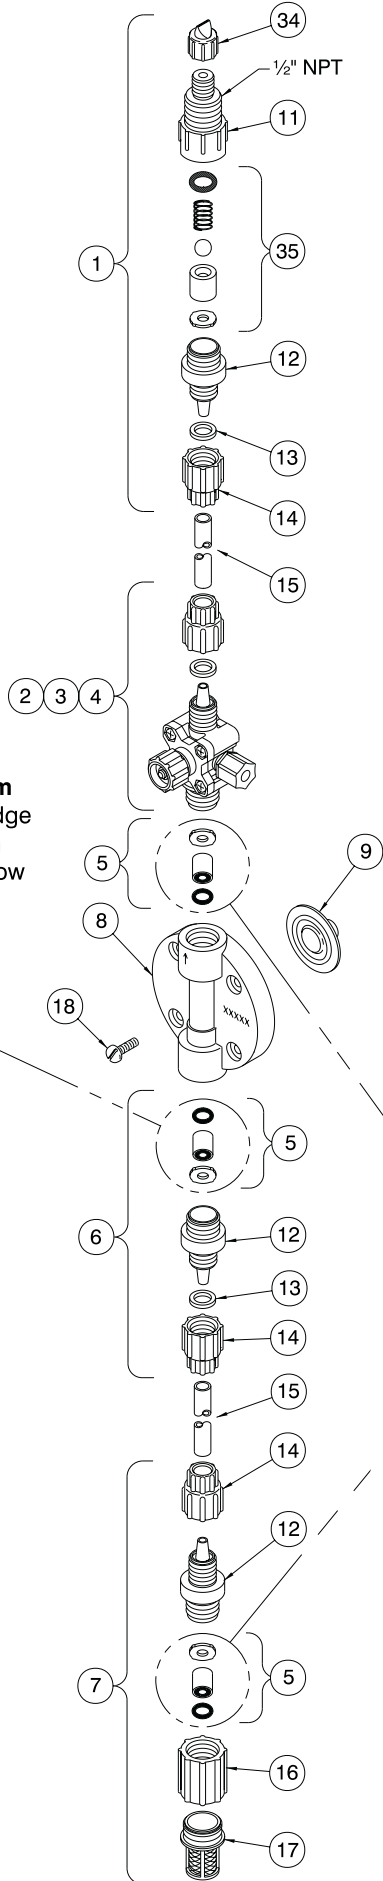

www.furrowpump.com

Liquid End **Sheet**

LE - 360 Series / 1.8 (IN²)

Washer on Bottom
Install 3-piece cartridge valve as shown in direction of flow arrow

Washer on Top
Install 3-piece cartridge valve as shown in direction of flow arrow