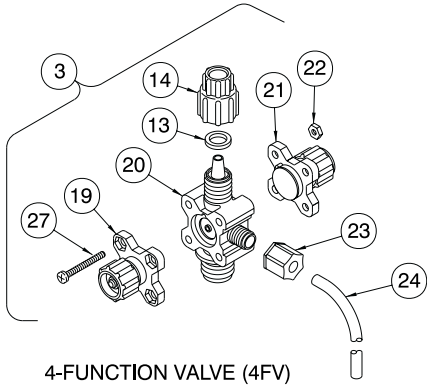

www.furrowpump.com

Liquid End **Sheet**

LE - 360 Series / 1.8 (IN²)

Washer on Bottom
Install 3-piece cartridge valve as shown in direction of flow arrow

Washer on Top
Install 3-piece cartridge valve as shown in direction of flow arrow