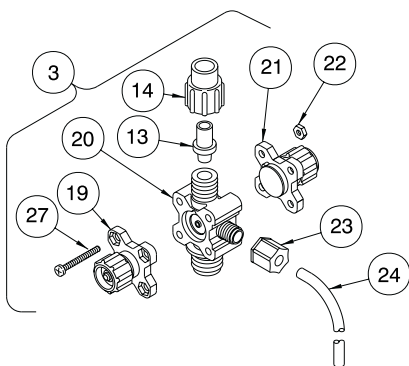

Key No.	Part No.	Part Description	Quantity					
			352T1	352S1	352B1	353T1	353S1	353B1
1								
	37354	Inj Ck Valve, PVDF	1	1	1	1	1	1
2								
	36265	3FV, PVDF 1/4	1			1		
3								
	36275	4FV, PVDF 1/4		1			1	
4								
	36389	B4FV, PVDF 1/4			1			1
5								
	36304	CV .281 PVDF/Polypre <sup>®</sup>	3	3	3			
	36303	CV .281 PVDF/PTFE				3	3	3
6								
	36415	Suction Valve, PVDF	1	1	1			
	36348	Suction Valve, PVDF				1	1	1
7								
	36413	Foot Valve, PVDF	1	1	1			
	36346	Foot Valve, PVDF				1	1	1
8								
	36156	Head Acrylic 0.5						
	36119	Head PVDF 0.5	1	1	1	1	1	1
9	30916	Liquifram 0.5	1	1	1	1	1	1
11								
	37351	Inj Fitting PVDF	1	1	1	1	1	1
12								
	37113	Valve Housing PVDF	3	3	3	3	3	3
13	28663	Ferrule	4	4	4	4	4	4
14	10299	Coupling Nut	4	4	4	4	4	4
15	25636-16	Tubing .250 P.E.	1	1	1	1	1	1
	28636-16	Tubing .250 U.V.P.E.	Black, UV resistant tubing - change "I" to "U" (for example 352SI to 352SU)					
16	36204	Foot Valve Coupling	1	1	1	1	1	1
17	10123	Strainer	1	1	1	1	1	1
18	10340	Screw, Head	4	4	4	4	4	4
19	36260	P/R Cap Asm.	1	1		1	1	
20								
	37219	4FV Body, PVDF		1	1		1	1
21	36866	A/S Cap Asm.		1	1		1	1
22	25628	Nut	4	4	4	4	4	4
23	25631	Coupling Nut	1	1	1	1	1	1
24	25636-10	Tubing .250 P.E.	1	1	1	1	1	1
	28636-10	Tubing .250 U.V.P.E	Black, UV resistant tubing - change "I" to "U" (for example 352SI to 352SU)					
25								
	37221	3FV Body, PVDF	1			1		
26	35716	Screw, 3FV	4			4		
27	25627	Screw, 4FV		4	4		4	4
28	34876	Screw, B/4FV			1			1
29	32171	Cap			1			1
30	34868	Disc			1			1
31	32173	Diaphragm			1			1
32	32175	O-Ring			1			1
33	32176	O-Ring			1			1
34	27352	Flapper Valve	1	1	1	1	1	1
35	37349	Inj Ck Valve Kit	1	1	1	1	1	1
---	10322	Weight (not shown)	1	1	1	1	1	1

4-FUNCTION VALVE (4FV)

3-FUNCTION VALVE (3FV)

4-FUNCTION BLEED VALVE (B-4FV)

**Washer on Bottom**  
Install 3-piece cartridge valve as shown in direction of flow arrow

**Washer on Top**  
Install 3-piece cartridge valve as shown in direction of flow arrow