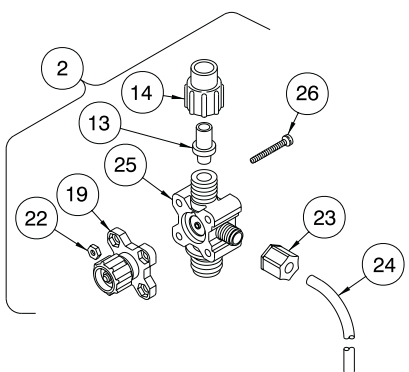

Key No.	Part No.	Part Description	Quantity					
			352T1	352S1	352B1	353T1	353S1	353B1
1								
	37354	Inj Ck Valve, PVDF	1	1	1	1	1	1
2								
	36265	3FV, PVDF 1/4	1			1		
3								
	36275	4FV, PVDF 1/4		1			1	
4								
	36389	B4FV, PVDF 1/4			1			1
5								
	36304	CV .281 PVDF/Polypre <sup>®</sup>	3	3	3			
	36303	CV .281 PVDF/PTFE				3	3	3
6								
	36415	Suction Valve, PVDF	1	1	1			
	36348	Suction Valve, PVDF				1	1	1
7								
	36413	Foot Valve, PVDF	1	1	1			
	36346	Foot Valve, PVDF				1	1	1
8								
	36156	Head Acrylic 0.5						
	36119	Head PVDF 0.5	1	1	1	1	1	1
9	30916	Liquifram 0.5	1	1	1	1	1	1
11								
	37351	Inj Fitting PVDF	1	1	1	1	1	1
12								
	37113	Valve Housing PVDF	3	3	3	3	3	3
13	28663	Ferrule	4	4	4	4	4	4
14	10299	Coupling Nut	4	4	4	4	4	4
15	25636-16	Tubing .250 P.E.	1	1	1	1	1	1
	28636-16	Tubing .250 U.V.P.E.	Black, UV resistant tubing - change "I" to "U" (for example 352SI to 352SU)					
16	36204	Foot Valve Coupling	1	1	1	1	1	1
17	10123	Strainer	1	1	1	1	1	1
18	10340	Screw, Head	4	4	4	4	4	4
19	36260	P/R Cap Asm.	1	1		1	1	
20								
	37219	4FV Body, PVDF		1	1		1	1
21	36866	A/S Cap Asm.		1	1		1	1
22	25628	Nut	4	4	4	4	4	4
23	25631	Coupling Nut	1	1	1	1	1	1
24	25636-10	Tubing .250 P.E.	1	1	1	1	1	1
	28636-10	Tubing .250 U.V.P.E	Black, UV resistant tubing - change "I" to "U" (for example 352SI to 352SU)					
25								
	37221	3FV Body, PVDF	1			1		
26	35716	Screw, 3FV	4			4		
27	25627	Screw, 4FV		4	4		4	4
28	34876	Screw, B/4FV			1			1
29	32171	Cap			1			1
30	34868	Disc			1			1
31	32173	Diaphragm			1			1
32	32175	O-Ring			1			1
33	32176	O-Ring			1			1
34	27352	Flapper Valve	1	1	1	1	1	1
35	37349	Inj Ck Valve Kit	1	1	1	1	1	1
---	10322	Weight (not shown)	1	1	1	1	1	1

4-FUNCTION VALVE (4FV)

3-FUNCTION VALVE (3FV)

4-FUNCTION BLEED VALVE (B-4FV)

**Washer on Bottom**  
Install 3-piece cartridge valve as shown in direction of flow arrow

**Washer on Top**  
Install 3-piece cartridge valve as shown in direction of flow arrow