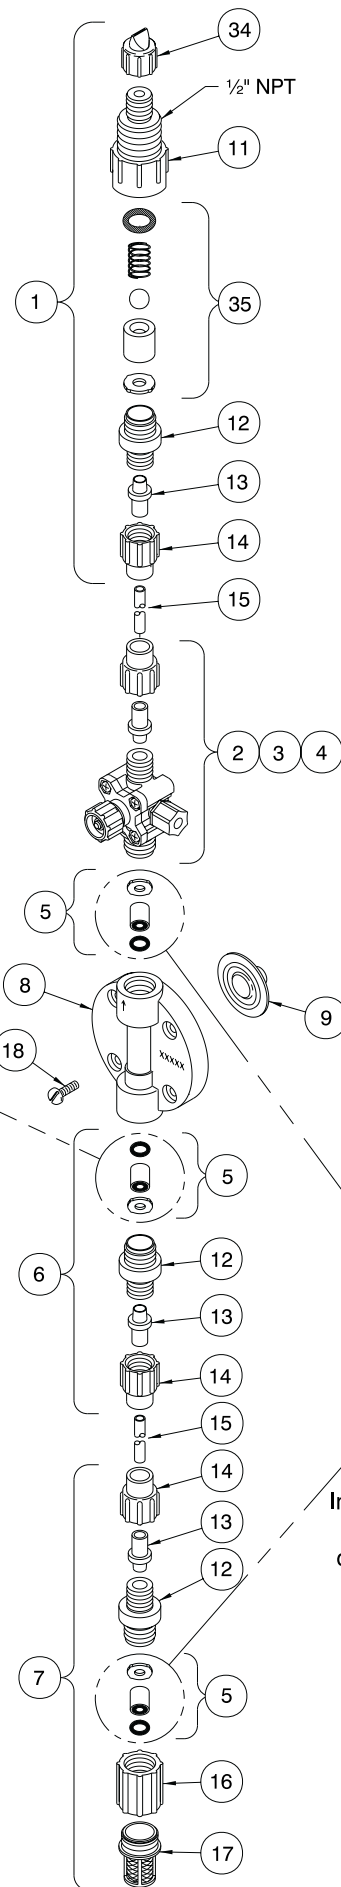

Key No.	Part No.	Part Description	Quantity					
			352T1	352S1	352B1	353T1	353S1	353B1
1								
	37354	Inj Ck Valve, PVDF	1	1	1	1	1	1
2								
	36265	3FV, PVDF 1/4	1			1		
3								
	36275	4FV, PVDF 1/4		1			1	
4								
	36389	B4FV, PVDF 1/4			1			1
5								
	36304	CV .281 PVDF/Polypre <sup>®</sup>	3	3	3			
	36303	CV .281 PVDF/PTFE				3	3	3
6								
	36415	Suction Valve, PVDF	1	1	1			
	36348	Suction Valve, PVDF				1	1	1
7								
	36413	Foot Valve, PVDF	1	1	1			
	36346	Foot Valve, PVDF				1	1	1
8								
	36156	Head Acrylic 0.5						
	36119	Head PVDF 0.5	1	1	1	1	1	1
9	30916	Liquifram 0.5	1	1	1	1	1	1
11								
	37351	Inj Fitting PVDF	1	1	1	1	1	1
12								
	37113	Valve Housing PVDF	3	3	3	3	3	3
13	28663	Ferrule	4	4	4	4	4	4
14	10299	Coupling Nut	4	4	4	4	4	4
15	25636-16	Tubing .250 P.E.	1	1	1	1	1	1
	28636-16	Tubing .250 U.V.P.E.	Black, UV resistant tubing - change "I" to "U" (for example 352SI to 352SU)					
16	36204	Foot Valve Coupling	1	1	1	1	1	1
17	10123	Strainer	1	1	1	1	1	1
18	10340	Screw, Head	4	4	4	4	4	4
19	36260	P/R Cap Asm.	1	1		1	1	
20								
	37219	4FV Body, PVDF		1	1		1	1
21	36866	A/S Cap Asm.		1	1		1	1
22	25628	Nut	4	4	4	4	4	4
23	25631	Coupling Nut	1	1	1	1	1	1
24	25636-10	Tubing .250 P.E.	1	1	1	1	1	1
	28636-10	Tubing .250 U.V.P.E	Black, UV resistant tubing - change "I" to "U" (for example 352SI to 352SU)					
25								
	37221	3FV Body, PVDF	1			1		
26	35716	Screw, 3FV	4			4		
27	25627	Screw, 4FV		4	4		4	4
28	34876	Screw, B/4FV			1			1
29	32171	Cap			1			1
30	34868	Disc			1			1
31	32173	Diaphragm			1			1
32	32175	O-Ring			1			1
33	32176	O-Ring			1			1
34	27352	Flapper Valve	1	1	1	1	1	1
35	37349	Inj Ck Valve Kit	1	1	1	1	1	1
---	10322	Weight (not shown)	1	1	1	1	1	1

4-FUNCTION VALVE (4FV)

3-FUNCTION VALVE (3FV)

4-FUNCTION BLEED VALVE (B-4FV)

**Washer on Bottom**  
Install 3-piece cartridge valve as shown in direction of flow arrow

**Washer on Top**  
Install 3-piece cartridge valve as shown in direction of flow arrow