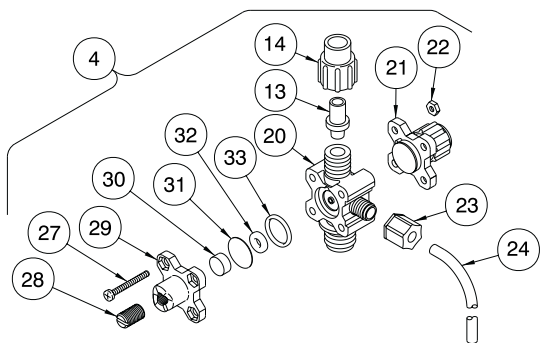

Key No.	Part No.	Part Description	Quantity					
			352T1	352S1	352B1	353T1	353S1	353B1
1								
	37354	Inj Ck Valve, PVDF	1	1	1	1	1	1
2								
	36265	3FV, PVDF 1/4	1			1		
3								
	36275	4FV, PVDF 1/4		1			1	
4								
	36389	B4FV, PVDF 1/4			1			1
5								
	36304	CV .281 PVDF/Polypre <sup>®</sup>	3	3	3			
	36303	CV .281 PVDF/PTFE				3	3	3
6								
	36415	Suction Valve, PVDF	1	1	1			
	36348	Suction Valve, PVDF				1	1	1
7								
	36413	Foot Valve, PVDF	1	1	1			
	36346	Foot Valve, PVDF				1	1	1
8								
	36156	Head Acrylic 0.5						
	36119	Head PVDF 0.5	1	1	1	1	1	1
9	30916	Liquifram 0.5	1	1	1	1	1	1
11								
	37351	Inj Fitting PVDF	1	1	1	1	1	1
12								
	37113	Valve Housing PVDF	3	3	3	3	3	3
13	28663	Ferrule	4	4	4	4	4	4
14	10299	Coupling Nut	4	4	4	4	4	4
15	25636-16	Tubing .250 P.E.	1	1	1	1	1	1
	28636-16	Tubing .250 U.V.P.E.	Black, UV resistant tubing - change "I" to "U" (for example 352SI to 352SU)					
16	36204	Foot Valve Coupling	1	1	1	1	1	1
17	10123	Strainer	1	1	1	1	1	1
18	10340	Screw, Head	4	4	4	4	4	4
19	36260	P/R Cap Asm.	1	1		1	1	
20								
	37219	4FV Body, PVDF		1	1		1	1
21	36866	A/S Cap Asm.		1	1		1	1
22	25628	Nut	4	4	4	4	4	4
23	25631	Coupling Nut	1	1	1	1	1	1
24	25636-10	Tubing .250 P.E.	1	1	1	1	1	1
	28636-10	Tubing .250 U.V.P.E	Black, UV resistant tubing - change "I" to "U" (for example 352SI to 352SU)					
25								
	37221	3FV Body, PVDF	1			1		
26	35716	Screw, 3FV	4			4		
27	25627	Screw, 4FV		4	4		4	4
28	34876	Screw, B/4FV			1			1
29	32171	Cap			1			1
30	34868	Disc			1			1
31	32173	Diaphragm			1			1
32	32175	O-Ring			1			1
33	32176	O-Ring			1			1
34	27352	Flapper Valve	1	1	1	1	1	1
35	37349	Inj Ck Valve Kit	1	1	1	1	1	1
---	10322	Weight (not shown)	1	1	1	1	1	1

4-FUNCTION VALVE (4FV)

3-FUNCTION VALVE (3FV)

4-FUNCTION BLEED VALVE (B-4FV)

**Washer on Bottom**  
Install 3-piece cartridge valve as shown in direction of flow arrow

**Washer on Top**  
Install 3-piece cartridge valve as shown in direction of flow arrow